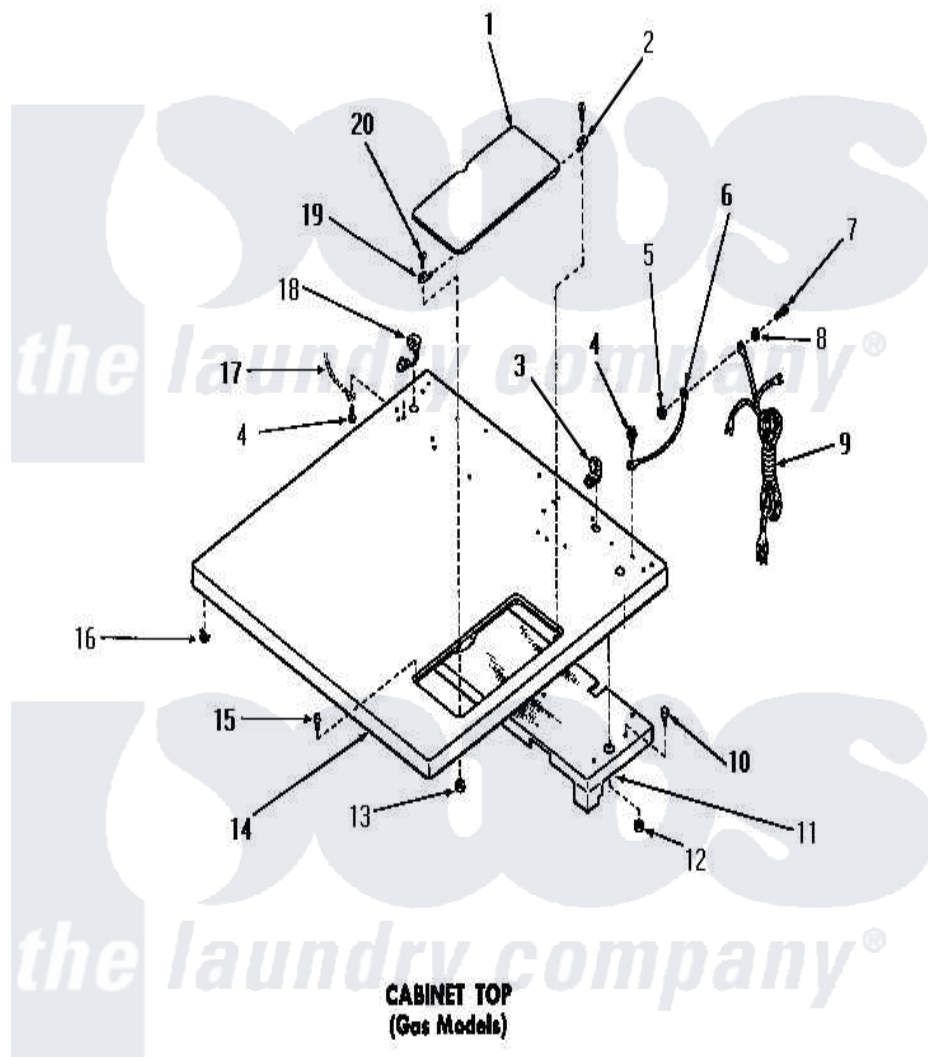

Amana DG3261 07 - CABINET TOP

Amana Residential Amana DG3261 Washer Parts Parts Diagram 07 - CABINET TOP
 Click on the part number to view part

Item	Original Part Number	Replaced By	Status	Part Description
"	NOTE:		Not Available	THIS ASSEMBLY WILL BE SUPPLIED WHENEVER 52963GR LINT SCREEN HOUSING OR 53058GR INNER DOOR PANEL IS ORDERED.
1	52518W		Not Available	ACCESS DOOR, WHITE
"	52518A		Not Available	ACCESS DOOR, AVOCADO
"	52518H		Not Available	xREPLACE
"	52518C		Not Available	ACCESS DOOR, COPPERTONE
2	51351			Hinge, Rear
3	21903	211881		Grommet, Cord Part Not Used- Gas Models Only
4	51924			Screw, 10-24 X 1/2 HeX
5	23951	M0282009		Nut
6	54300		Not Available	GROUND WIRE, GREEN
7	20267			Screw, 10-24 X 3/8 Round
8	03815			Lockwasher, No.10 Ext Shk

9	51508		Not Available	POWER CORD
10	51355	51-355		5500w/240v, 13-23/32, Low Watt
11	52614		Not Available	TOP BAFFLE ASSEMBLY
13	22678			Nut, Nylon
14	52503H		Not Available	CABINET TOP, HARVEST GOLD
"	52503W		Not Available	CABINET TOP, WHITE
"	52503A		Not Available	CABINET TOP, AVOCADO
"	52503C		Not Available	CABINET TOP, COPPERTONE
15	53445			Bumper
16	23007		Not Available	CAGED NUT
17	Y00000000		Not Available	SEE NOTE GROUND WIRE, GREEN
18	52113			Relief, Strain
19	51350			Hinge, Front
20	03630		Not Available	SCREW,6-32 X 3/8 ROUND
NI	23962	W10116760		Screw