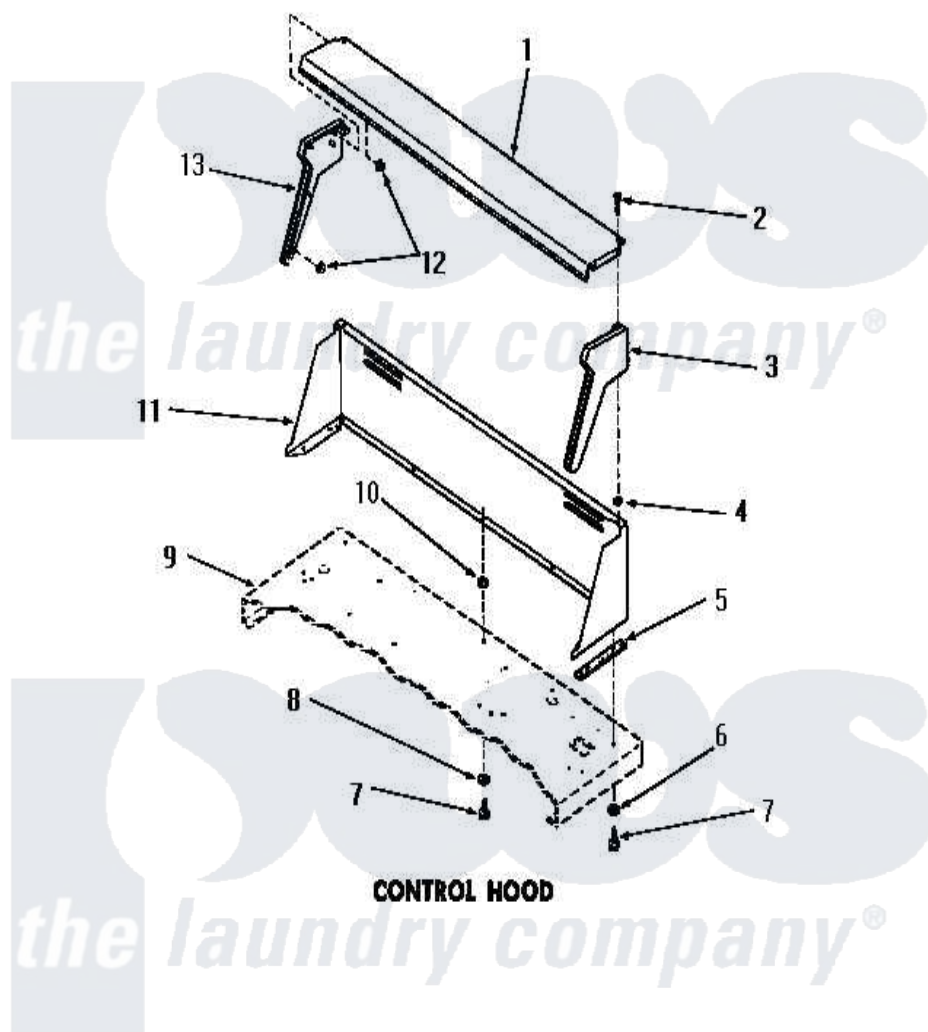

Amana DG3261 09 - CONTROL HOOD

Amana Residential Amana DG3261 Washer Parts Parts Diagram 09 - CONTROL HOOD
 Click on the part number to view part

Item	Original Part Number	Replaced By	Status	Part Description
1	52921		Not Available	CONTROL HOOD TOP
2	25232		Not Available	SCREW,8AB-18X7/8 OVAL
3	23368	25190SPQ		Hood End
4	24522			Nut, Speed-8ab-18 C1995
5	23028		Not Available	GASKET,CONTROL BOX END
6	20493			Washer, 11/64 ID x 3/8 OD
7	23962	W10116760		Screw
8	20493			Washer, 11/64 ID x 3/8 OD
9	Y00000000		Not Available	SEE NOTE CABINET TOP
10	23425		Not Available	WASHER,7/32IDX7/16ODX.
11	53446W		Not Available	CONTROL HOOD, WHITE
"	53446H		Not Available	CONTROL HOOD, HARVEST GOLD
"	53446A		Not Available	CONTROL HOOD, AVOCADO
"	53446C		Not Available	CONTROL HOOD, COPPERTONE