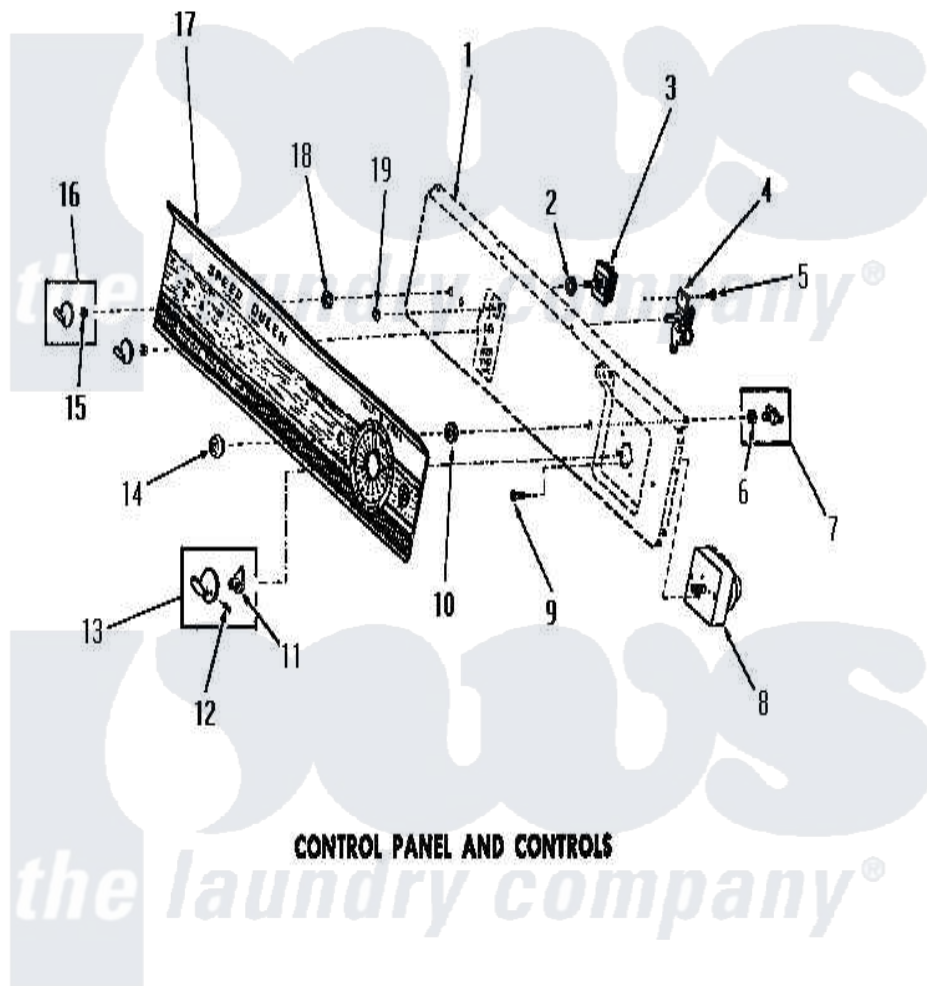

# Amana DG3261 10 - CONTROL PANEL & CONTROLS

**CONTROL PANEL AND CONTROLS**

Amana [Residential Amana DG3261 Washer Parts](#) Parts Diagram 10 - CONTROL PANEL & CONTROLS  
 Click on the part number to view part

Item	Original Part Number	Replaced By	Status	Part Description
1	Y00000000		Not Available	SEE NOTE PANEL SUPPORT PLATE
2	<a href="#">91176</a>			Lockwasher, 3/8 Intshkp
3	52623	<a href="#">58032</a>		Switch
5	23962	<a href="#">W10116760</a>		Screw
6	<a href="#">52947</a>			Nut, Hex 15/32-32
7	53563		Not Available	SWITCH,DOOR RELEASE
8	52610		Not Available	TIMER
9	<a href="#">70212</a>			Screw, 8-32 X 5/32 RD H
10	23406		Not Available	KNURLED NUT
11	24857		Not Available	INDICATOR
12	25285		Not Available	SETSCREW
13	24858		Not Available	ASSY,KNOB-TIMER
14	23130		Not Available	SWITCH COLLAR
15	23392		Not Available	CLIP FOR 26816 KNOB
16	23402		Not Available	KNOB,CONTROL
17	Y0053888		Not Available	SCREW, HOUSING