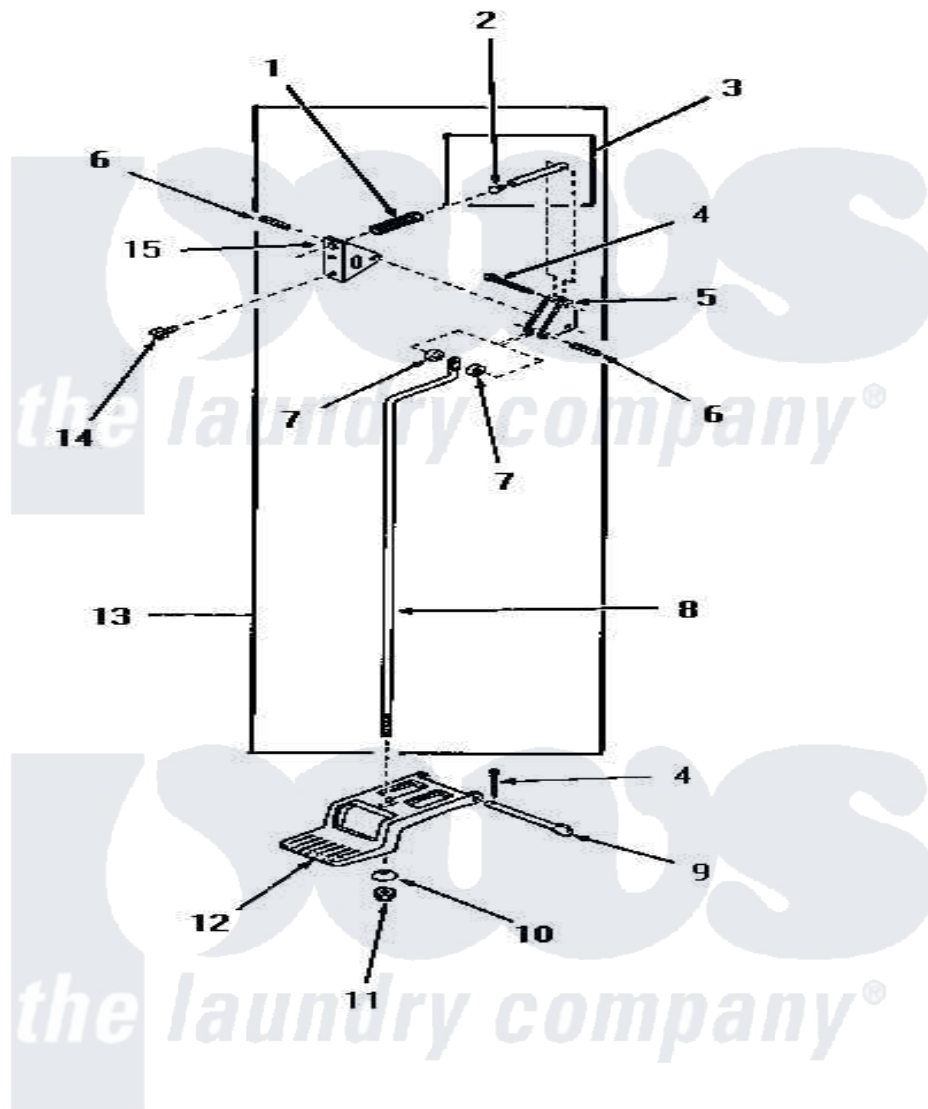

Amana DG3261 11 - DOOR RELEASE

DOOR RELEASE

Amana [Residential Amana DG3261 Washer Parts](#) Parts Diagram 11 - DOOR RELEASE
 Click on the part number to view part

Item	Original Part Number	Replaced By	Status	Part Description
1	51065		Not Available	DOOR RELEASE SPRING
2	51786		Not Available	PLUG
3	51841		Not Available	DOOR RELEASE PIN ASSEMBLY
4	02578			Pin, Cotter
5	51041		Not Available	DOOR RELEASE LEVER
6	51161		Not Available	PIN,ROLL 1/8 X 3/4
7	51121			Door Release Spacer
8	51837		Not Available	DOOR RELEASE ROD
9	51045		Not Available	PEDAL HINGE PIN
10	51046		Not Available	NYLON WASHER
11	51271		Not Available	NUT
12	51802			Pedal, Foot
13	51844		Not Available	DOOR RELEASE ASSEMBLY
14	51246		Not Available	SCREW
15	51052		Not Available	DOOR RELEASE BRACKET