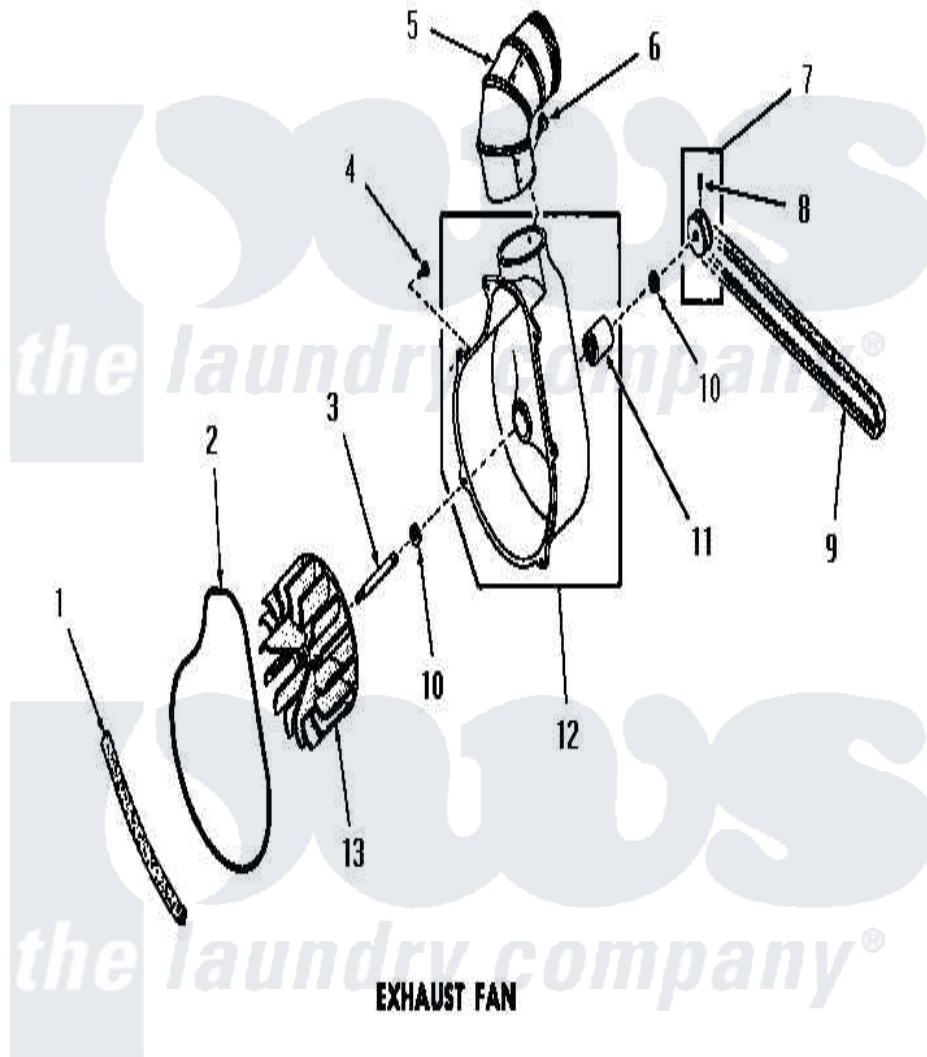

Amana DG3261 14 - EXHAUST FAN

Amana [Residential Amana DG3261 Washer Parts](#) Parts Diagram 14 - EXHAUST FAN
 Click on the part number to view part

Item	Original Part Number	Replaced By	Status	Part Description
1	51790			Seal
2	51791			Gasket, Housing
3	53519		Not Available	EXHAUST FAN SHAFT
4	51784		Not Available	SCREW, 10B-16 X 1/2 HEX
5	Y0052707	31986601B		Switch, Rocker
6	23222	3177991		Screw
7	53521		Not Available	ASSY, PULLEY
8	02771			Screw, 1/4-20 x 3/8 Hex S
9	51994			Belt
10	52549			Washer, 501 ID X3/4 Odx
11	51991		Not Available	BEARING
12	51946		Not Available	HOUSING, BLOWER
13	90585		Not Available	IMPELLER