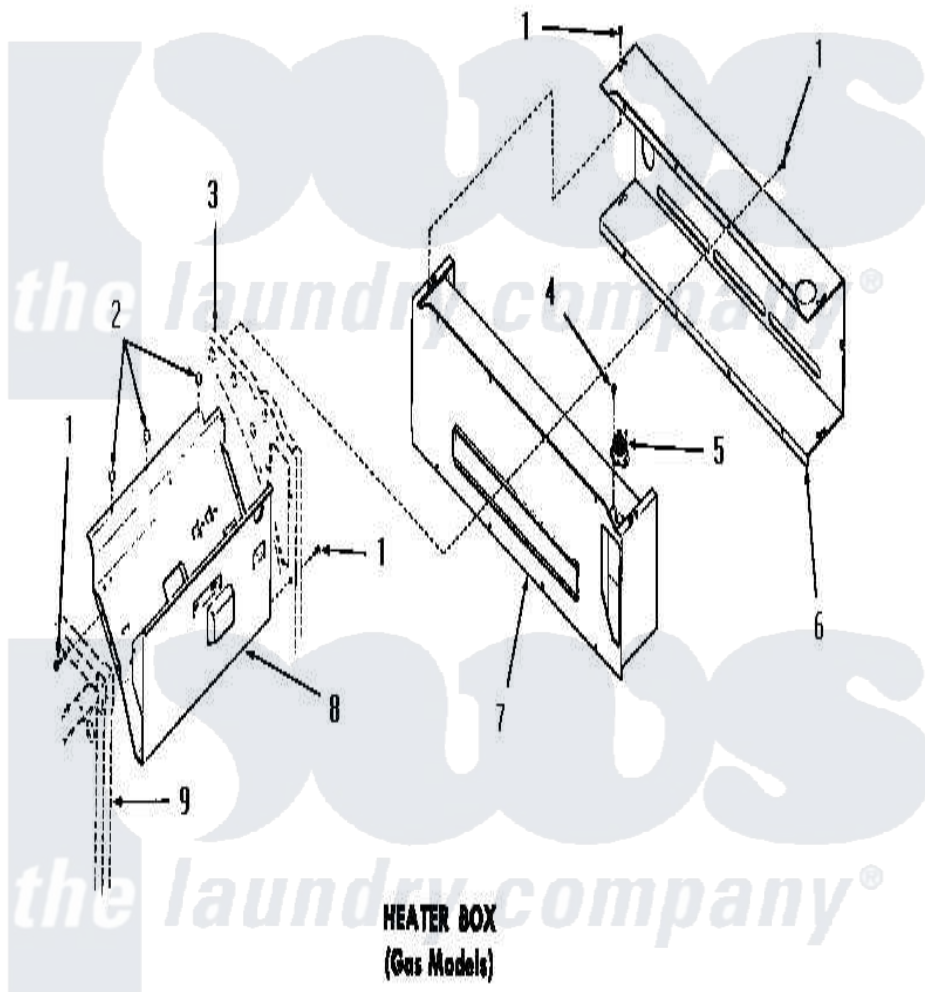

Amana DG3261 18 - HEATER BOX

Amana [Residential Amana DG3261 Washer Parts](#) Parts Diagram 18 - HEATER BOX
 Click on the part number to view part

Item	Original Part Number	Replaced By	Status	Part Description
1	51784		Not Available	SCREW,10B-16 X 1/2 HEX
2	52552		Not Available	BUMPER, OVEN DOOR
3	Y00000000		Not Available	SEE NOTE REAR FRAME
4	23222	3177991		Screw
5	51185		Not Available	THERMOSTAT,HEATER BOX
6	Y51862		Not Available	HEATER BOX
7	54717		Not Available	ASSY,HEATER BOX
8	Y52584		Not Available	BURNER SHIELD
9	Y00000000		Not Available	SEE NOTE FRONT FRAME AND AIR SHROUD