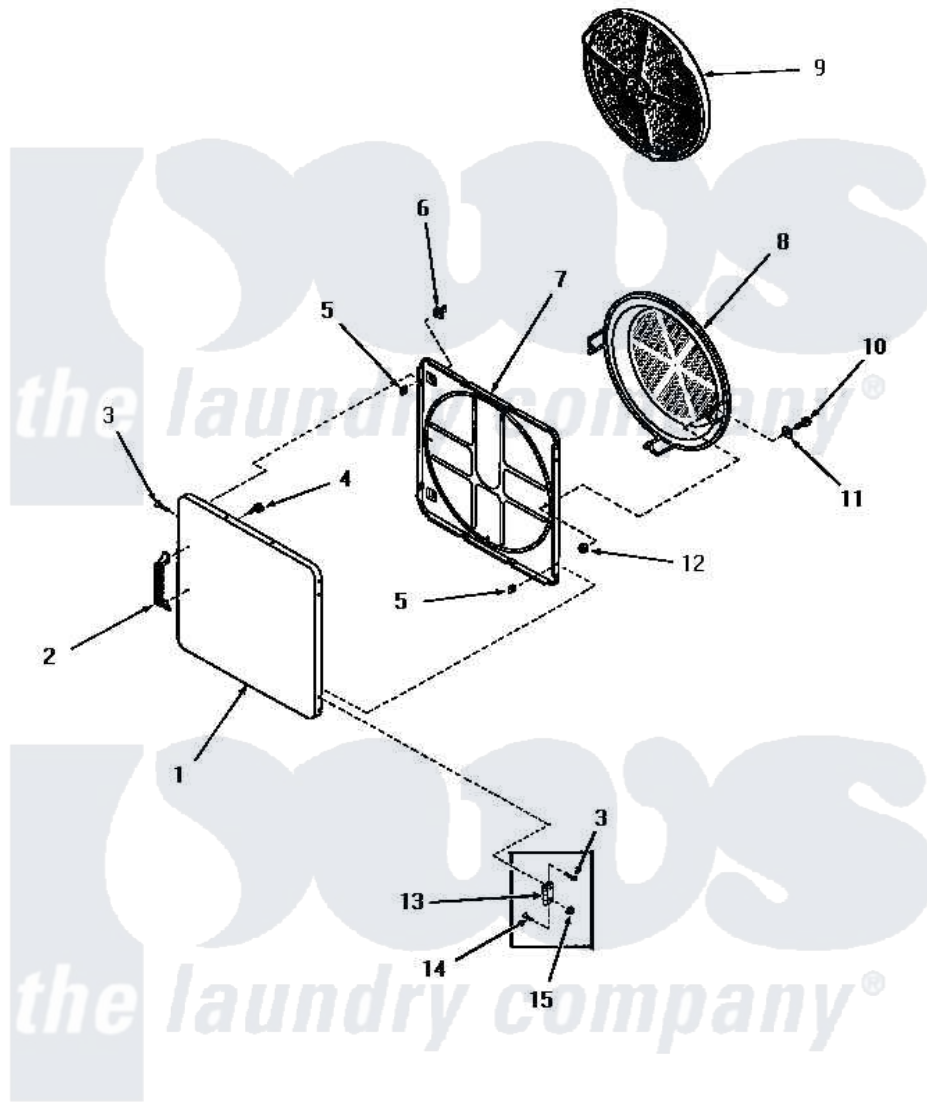

Amana DG3261 19 - LOADING DOOR

LOADING DOOR
(Starting Serial Nos. 31V9369 and S66Y581)

Amana [Residential Amana DG3261 Washer Parts](#) Parts Diagram 19 - LOADING DOOR
 Click on the part number to view part

Item	Original Part Number	Replaced By	Status	Part Description
1	52197W		Not Available	OUTER DOOR PANEL, WHITE
"	52197H		Not Available	OUTER DOOR PANEL, HARVEST GOLD
"	52197C		Not Available	OUTER DOOR PANEL, COPPERTONE
"	52197A		Not Available	OUTER DOOR PANEL, AVOCADO
2	54068	61925		Pull Door Commercial Black
3	52864	500226		Screw, 8b-16 x 5/8 Tap
4	52150	489464		Screw
5	52865		Not Available	SPEED NUT
6	54661	LA-1003		Door Catch Kit
7	54665	54-665		Bake Element
8	54731	54-731		Bake Element
9	53002		Not Available	NO LONGER AVAILABLE
10	24688		Not Available	CAP SCREW
11	Q6275		Not Available	WASHER

12	52566	27001225	Nut, Jam Mid Lock 1/4-20
13	70014		Hinge
14	22649		Screw, 8-32 X 13/32 FI
15	51236	488130	Nut