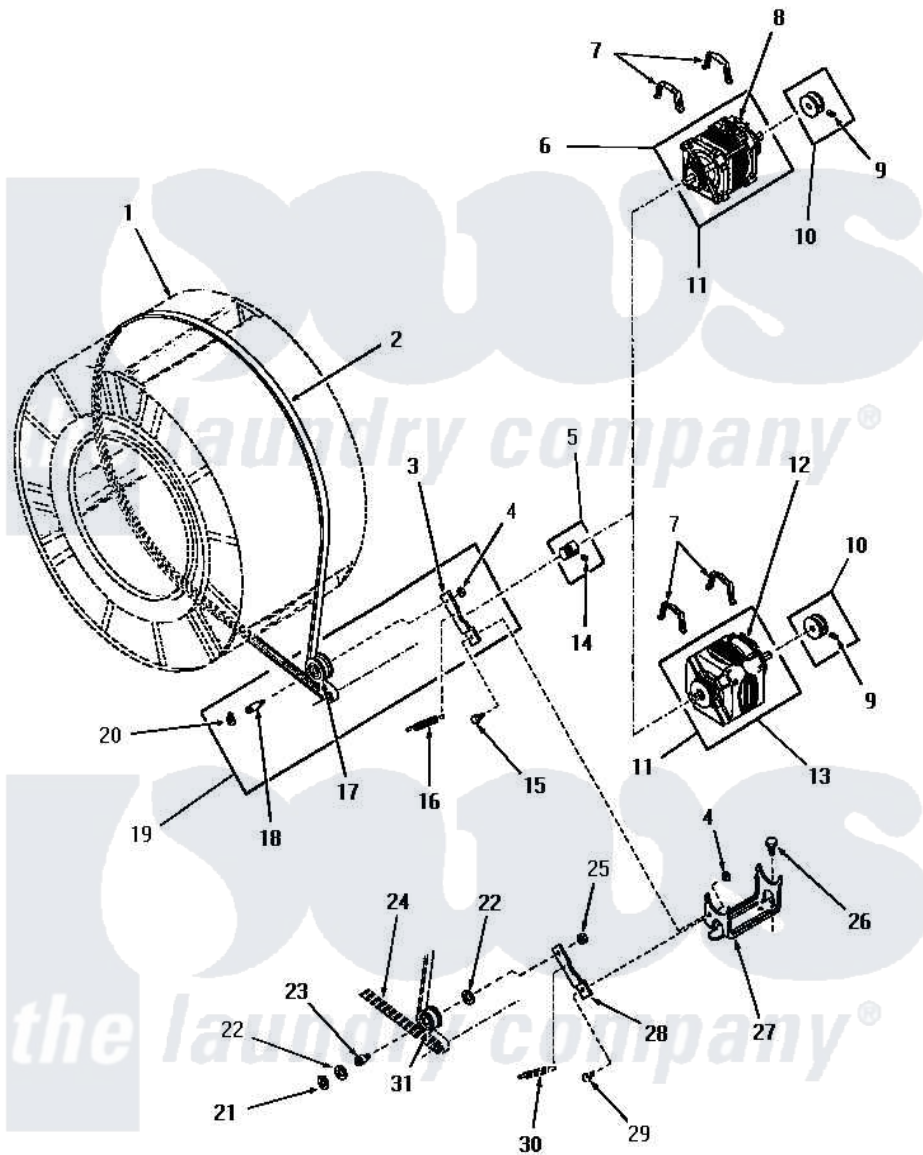

Amana DG3261 21 - MOTOR, IDLER & BELT

MOTOR, IDLER AND BELT

Amana [Residential Amana DG3261 Washer Parts](#) Parts Diagram 21 - MOTOR, IDLER & BELT
 Click on the part number to view part

Item	Original Part Number	Replaced By	Status	Part Description
1	Y00000000		Not Available	SEE NOTE CLOTHES DRUM
2	52556			Belt
3	54410		Not Available	LEVER,IDLER
4	52566	27001225		Nut, Jam Mid Lock 1/4-20
5	52593		Not Available	ASSY,MOTOR PULLEY
6	Y00000000		Not Available	SEE NOTE GENERAL ELECTRIC FORM "V" MOTOR
7	51789	660658		Clamp, Motor Mounting 343481 685441
8	53249		Not Available	SWITCH
9	02771			Screw, 1/4-20 x 3/8 Hex S
10	53522			Pulley, Motor
11	52697		Not Available	MOTOR
12	Y00000000		Not Available	SEE NOTE MOTOR SWITCH, WESTINGHOUSE -- (NOT REPLACEABLE)
"	53213			Switch

"	53226	Not Available	SWITCH,MOTOR
"	53214	Not Available	MOTOR SWITCH, DELCO
13	Y00000000	Not Available	SEE NOTE GENERAL ELECTRIC FORM "T" MOTOR
14	52906	Not Available	SETSCREW
15	52567		Bolt, Shoulder
16	52323		Spring
17	Y54414		Assembly, Wheel And Bearing
18	54411	Not Available	SHAFT,IDLER LEVER
19	54415	Not Available	LEVER,IDLER
20	23748		Ring, Retaining
21	70061		Ring, Retaining
22	Y52564		Washer
23	52611	Not Available	SHAFT,IDLER xREPLACE
24	Y00000000	Not Available	SEE NOTE BELT
25	52124	Not Available	NUT
26	23928	Not Available	CAP SCREW AND LOCKWASHER
27	51824	Not Available	MOUNT,MOTOR
28	52562	Not Available	IDLER LEVER
29	Y00000000	Not Available	SEE NOTE SHOULDER BOLT
30	Y00000000	Not Available	SEE NOTE SPRING
31	52561	Not Available	IDLER PULLEY