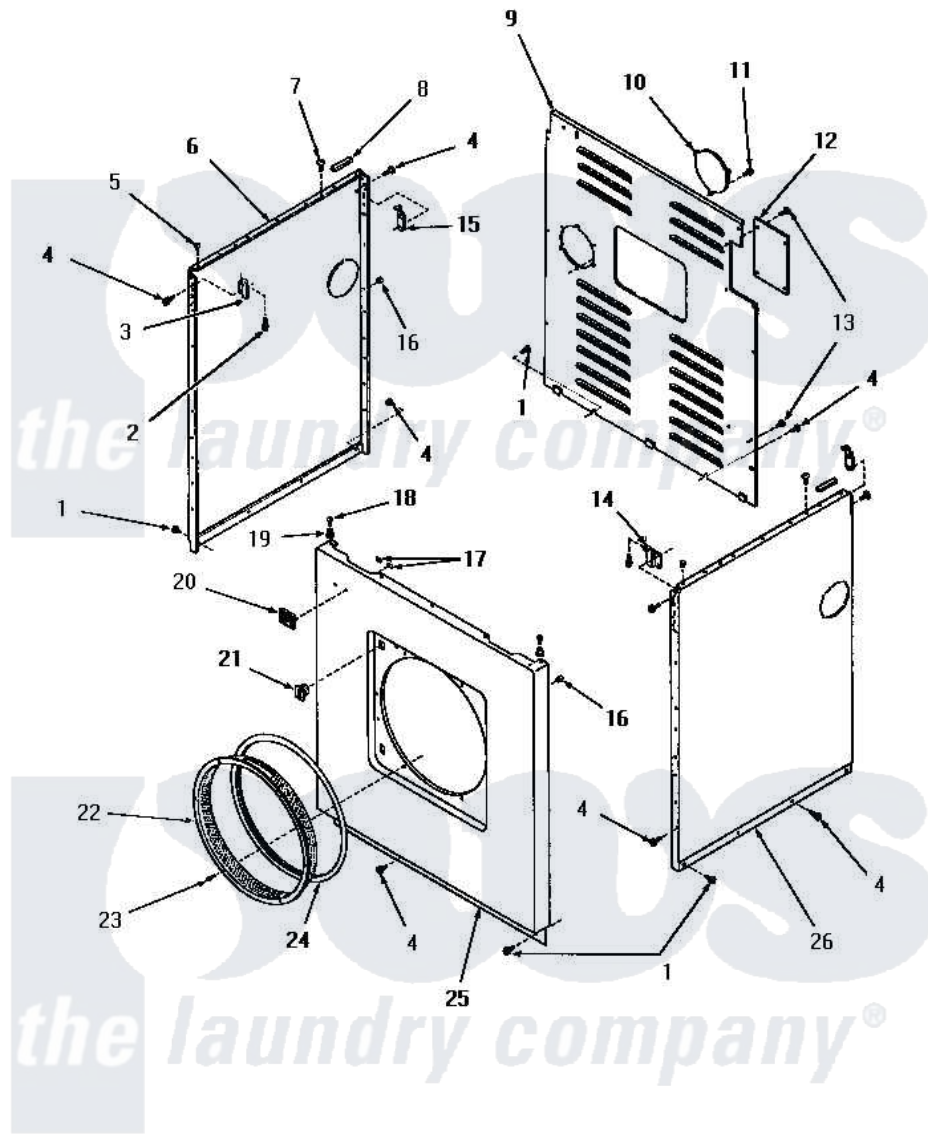

Amana DG3261 23 - PANELS

PANELS

Amana [Residential Amana DG3261 Washer Parts](#) Parts Diagram 23 - PANELS
 Click on the part number to view part

Item	Original Part Number	Replaced By	Status	Part Description
1	25723	27001200		Screw
2	23008			Screw, 10-24 X 3/4 Sems
3	22847		Not Available	BRACKET
4	51784		Not Available	SCREW,10B-16 X 1/2 HEX
5	21176			Bumper
6	52669C		Not Available	SIDE PANEL, LEFT, COPPERTONE
"	52669H		Not Available	SIDE PANEL, LEFT, HARVEST GOLD
"	52669W		Not Available	SIDE PANEL, LEFT, WHITE
"	52669A		Not Available	SIDE PANEL, LEFT, AVOCADO
7	52442		Not Available	SCREW, No.10-16 X 3/8"
8	80312			Bumper Pad
9	52677GR		Not Available	PANEL,REAR xREPLACE
10	51855GR			Plate, Cover
11	51782		Not Available	SCREW, 6B-20X5/16

12	52108GR		Not Available	TERMINAL BLOCK ACCESS PLATE, G
13	51780	3390631		Screw, 10-16 X 3/8
14	22846		Not Available	BRACKET
15	52487			Lug, Hold-Down
16	20387			Bumper
17	22161		Not Available	CLIP
18	Q6535		Not Available	SCREW, 10B-16 X 3/4 ROU
19	23020		Not Available	MOUNT, PANEL
20	22086		Not Available	MONOGRAM
21	51993	R9900465		Catch- Str
"	54660	LA-1003		Door Catch Kit
22	52052GR		Not Available	DUCT RING, GRAY
23	51778			Screw, 8b-18 X 1/2 RD H
24	51799			Seal, Outer
25	53591C		Not Available	FRONT PANEL, COPPERTONE
"	54662W		Not Available	FRONT PANEL, W
"	53591H		Not Available	FRONT PANEL, HARVEST GOLD
"	53591A		Not Available	FRONT PANEL, AVOCADO
"	54662C		Not Available	FRONT PANEL, COPPERTONE
"	54662A		Not Available	FRONT PANEL, AVOCADO
"	53591W		Not Available	FRONT PANEL, WHITE
"	54662H		Not Available	FRONT PANEL, HARVEST GOLD
26	52673C		Not Available	SIDE PANEL, RIGHT, COPPERTONE
"	52673A		Not Available	SIDE PANEL, RIGHT, AVOCADO
"	52673W		Not Available	SIDE PANEL, RIGHT, WHITE
"	52673H		Not Available	SIDE PANEL, RIGHT, HARVEST GOL