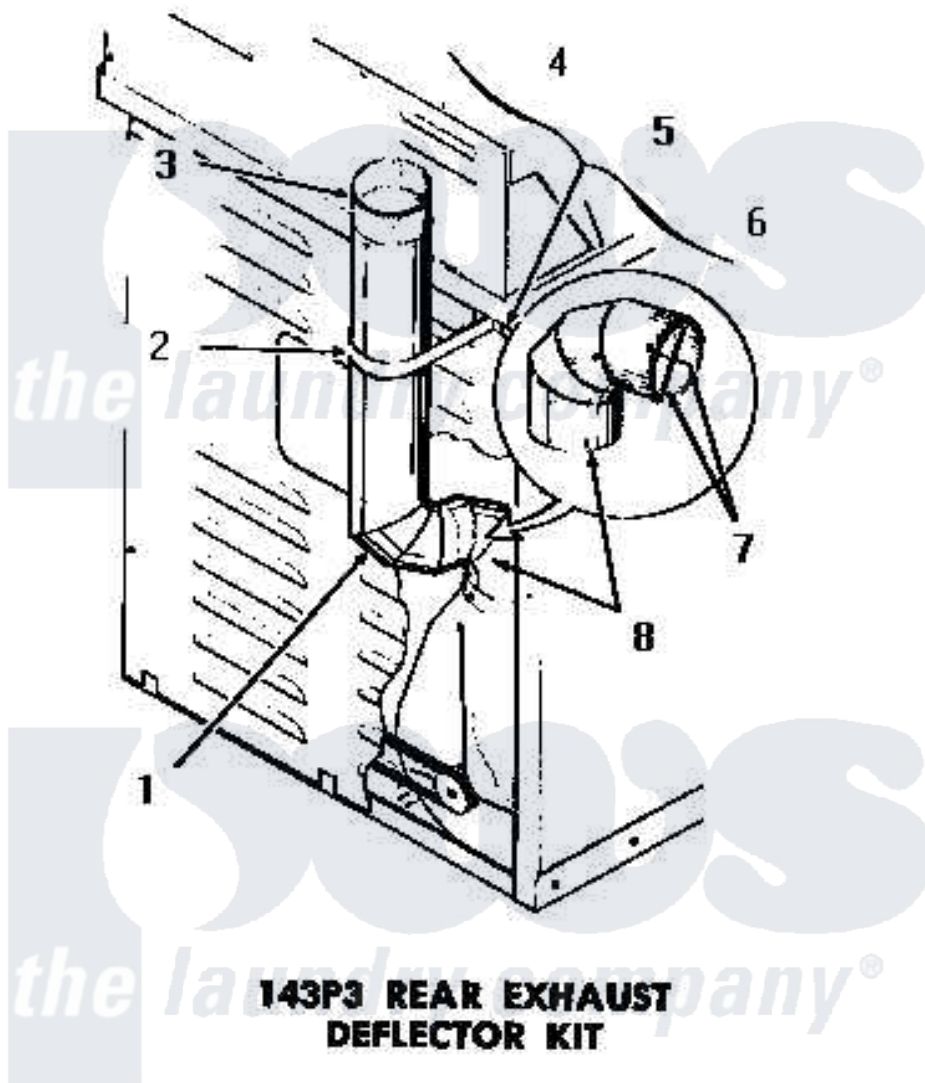

# Amana DG3280 02 - 143P3 REAR EXHAUST DEFLECTOR KIT

Amana [Residential Amana DG3280 Washer Parts](#) Parts Diagram 02 - 143P3 REAR EXHAUST DEFLECTOR KIT  
 Click on the part number to view part

Item	Original Part Number	Replaced By	Status	Part Description
1	51917		Not Available	ELBOW
2	52127		Not Available	SUPPORT BRACKET
3	Y52129		Not Available	EXHAUST PIPE, 4" X 18"
4	<a href="#">20267</a>			Screw, 10-24 X 3/8 Round
5	<a href="#">03815</a>			Lockwasher, No.10 Ext Shk
6	03673		Not Available	NUT
7	Y00000000		Not Available	SEE NOTE CUT AND REMOVE WIRE GUARDS
8	Y00000000		Not Available	SEE NOTE DRYER EXHAUST ELBOW -- (SUPPLIED WITH DRYER)
NI	143P3		Not Available	REAR EXHAUST DEFLECTOR KIT