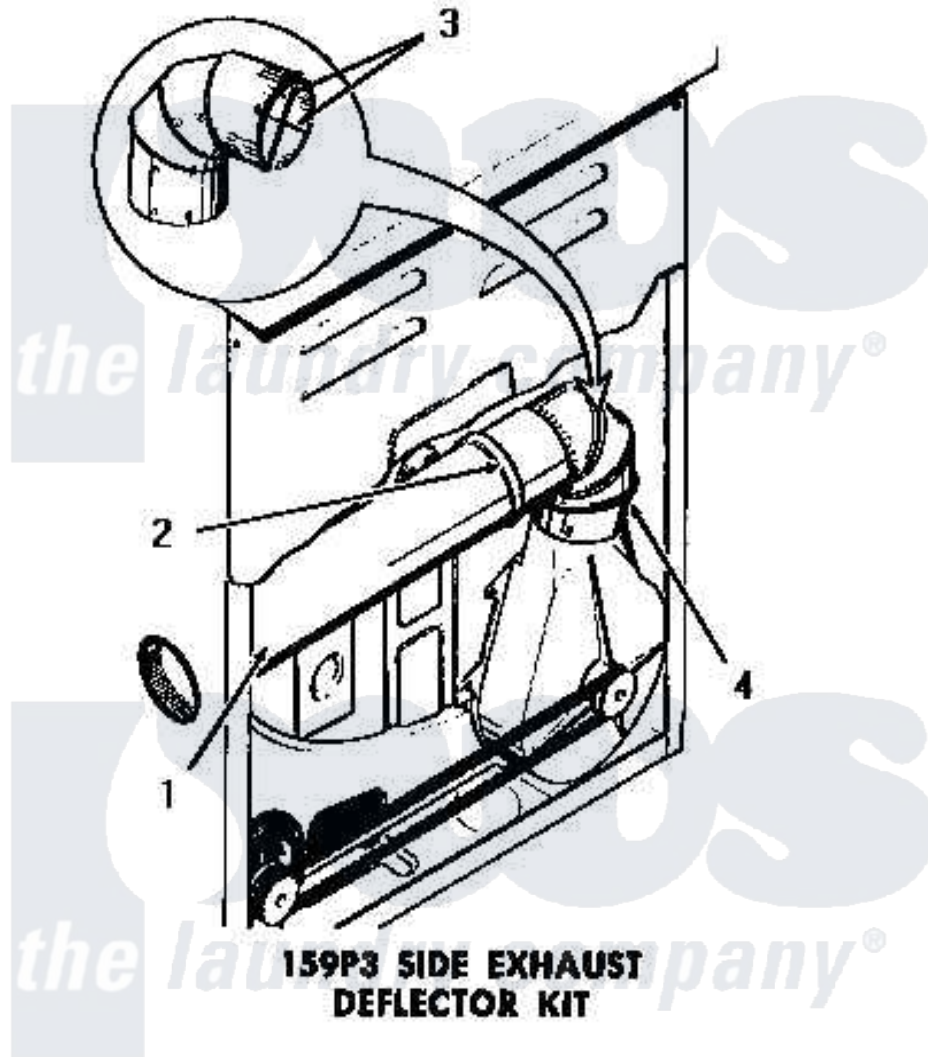

Amana DG3280 03 - 159P3 SIDE EXHAUST DEFLECTOR KIT

Amana [Residential Amana DG3280 Washer Parts](#) Parts Diagram 03 - 159P3 SIDE EXHAUST DEFLECTOR KIT
 Click on the part number to view part

Item	Original Part Number	Replaced By	Status	Part Description
1	Y0052776			Handle, Oven Door
2	0052775	0057344		Suptop Burner
3	Y00000000		Not Available	SEE NOTE CUT AND REMOVE WIRE GUARDS
4	Y00000000		Not Available	SEE NOTE DRYER EXHAUST ELBOW -- (SUPPLIED WITH DRYER)
NI	159P3		Not Available	SIDE EXHAUST DEFLECTOR KIT