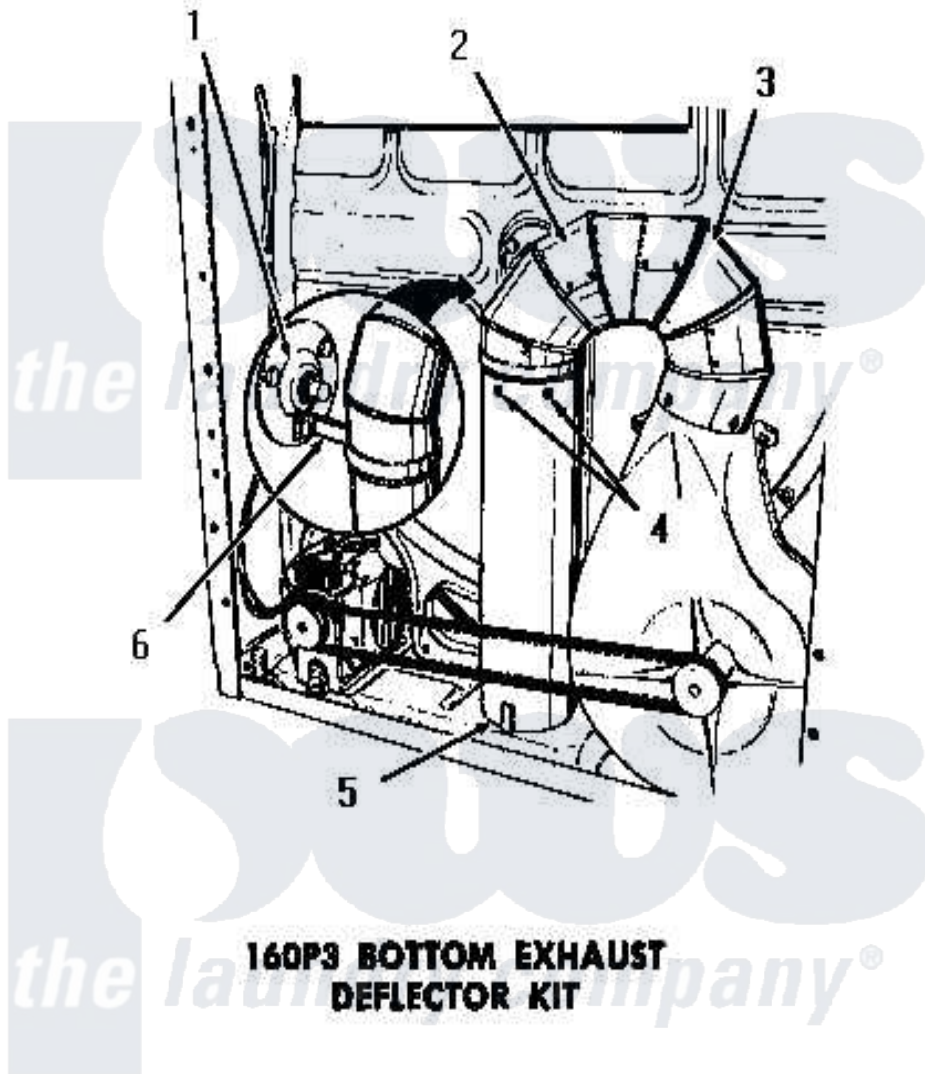

Amana DG3280 04 - 160P3 BOTTOM EXHAUST DEFLECTOR KIT

160P3 BOTTOM EXHAUST DEFLECTOR KIT

Amana [Residential Amana DG3280 Washer Parts](#) Parts Diagram 04 - 160P3 BOTTOM EXHAUST DEFLECTOR KIT
 Click on the part number to view part

Item	Original Part Number	Replaced By	Status	Part Description
1	Y00000000		Not Available	SEE NOTE BEARING RETAINER
2	52699		Not Available	SHORT 90 DEGREES ELBOW
3	Y00000000		Not Available	SEE NOTE DRYER EXHAUST ELBOW -- (SUPPLIED WITH DRYER)
4	23222	3177991		Screw
5	52698		Not Available	EXHAUST TUBE
6	0052775	0057344		Suptop Burner
NI	160P3		Not Available	BOTTOM EXHAUST DEFLECTOR KIT