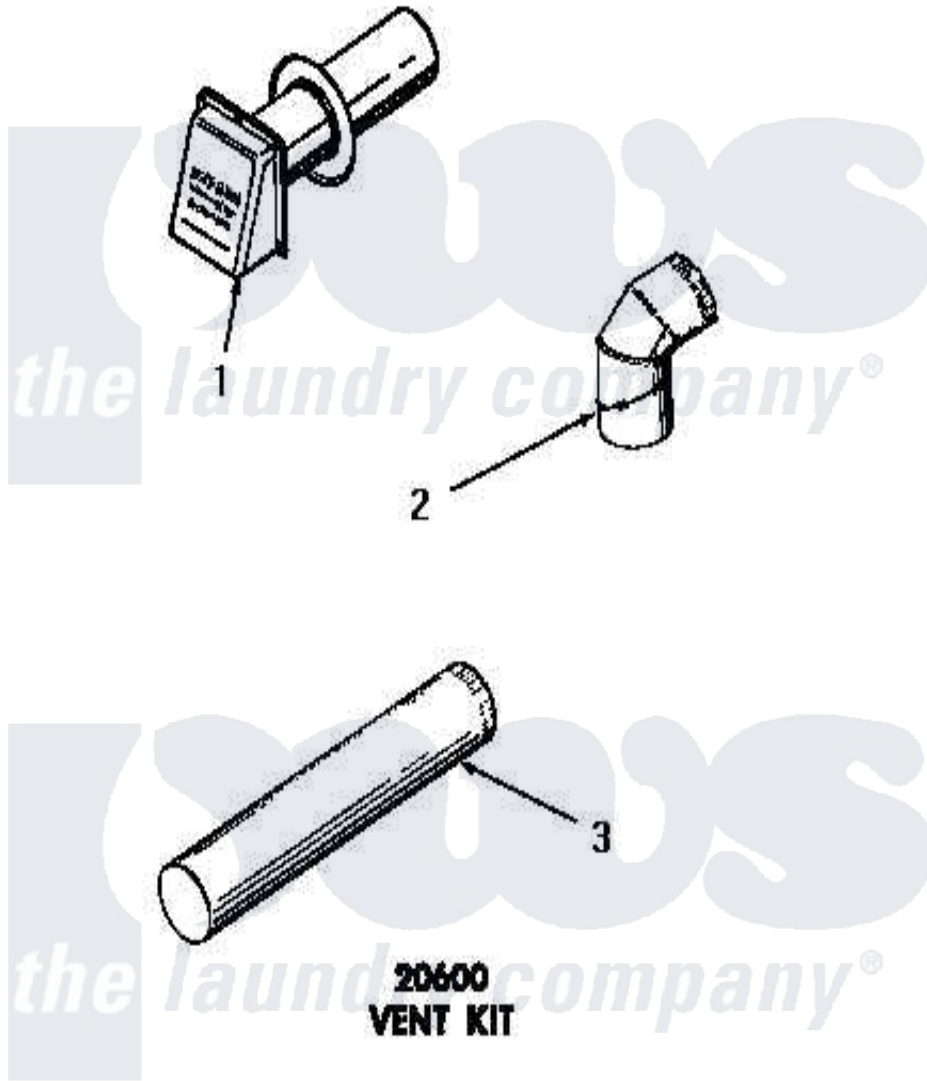

# Amana DG3280 05 - 20600 VENT KIT

Amana [Residential Amana DG3280 Washer Parts](#) Parts Diagram 05 - 20600 VENT KIT  
[Click on the part number to view part](#)

Item	Original Part Number	Replaced By	Status	Part Description
1	20601		Not Available	WEATHER HOOD
2	51917		Not Available	ELBOW
3	20602	<a href="#">20-602</a>		Root Destroyer
NI	20600		Not Available	VENT KIT