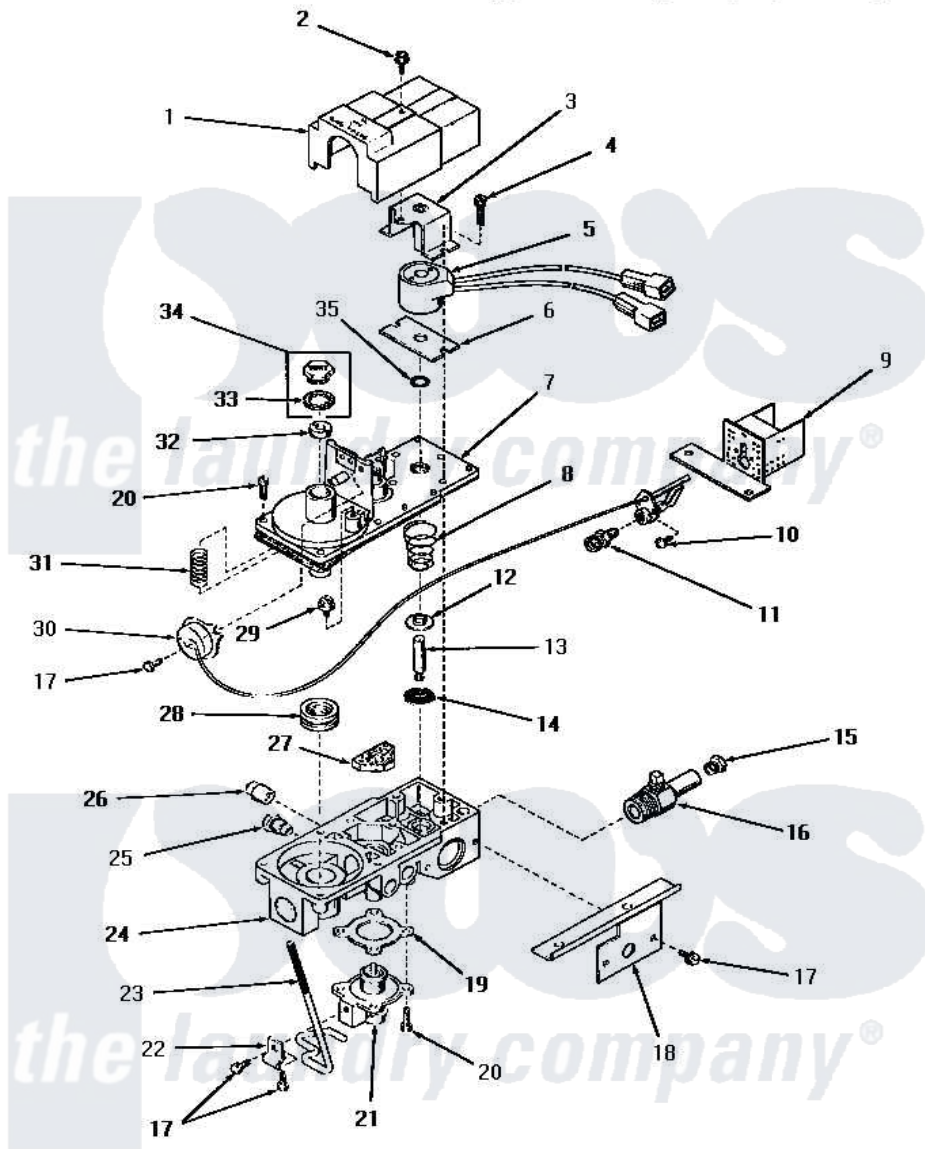

Amana DG3280 06 - 53377 GAS VALVE (NAT. / MIXED GAS)

53377 GAS VALVE (NAT./MIXED GAS)

Amana [Residential Amana DG3280 Washer Parts](#) Parts Diagram 06 - 53377 GAS VALVE (NAT. / MIXED GAS)
 Click on the part number to view part

Item	Original Part Number	Replaced By	Status	Part Description
1	53377S		Not Available	VALVE HOUSING
2	53379B		Not Available	HEX HEAD SCREW
3	53377B		Not Available	PLUNGER GUIDE AND BRACKET
4	53379C		Not Available	HEX HEAD SCREW
5	53377A		Not Available	COIL,BURNER
6	53377C		Not Available	PLATE
7	53377K		Not Available	VALVE COVER AND GASKET
8	53377Y		Not Available	VALVE SPRING
9	53377F		Not Available	PILOT SHIELD
10	53379F		Not Available	ROUND HEAD SCREW
11	53387			Orifice, NG
12	53377L		Not Available	STIFFENER
13	53377M		Not Available	PLUNGER SHAFT
14	53377N		Not Available	PLUNGER SEAT
15	51209		Not Available	ORIFICE,NG

16	53377W	Not Available	BURNER ORIFICE ADAPTER
17	53379D	Not Available	HEX HEAD SCREW
18	53377Q	Not Available	MOUNTING BRACKET
19	53377H	Not Available	GASKET
20	53379E	Not Available	HEX HEAD SCREW
21	53377G	Not Available	RESET VALVE
22	53377U	Not Available	CLAMP
23	53377J	Not Available	RESET LEVER
24	53377P	Not Available	VALVE BODY
25	53377V	Not Available	SCREW, COMPRESSION
26	20247		Plug, Pipe
27	53377T	Not Available	FILTER
28	52966R	Not Available	REGULATOR SEAT
29	53377Z	Not Available	HEX HEAD SCREW
30	53377E	Not Available	BURNER, PILOT
31	53377X	Not Available	REGULATOR SPRING
32	52966M	Not Available	REGULATOR SCREW
33	52966L	Not Available	GASKET
34	53558	Not Available	SCREW, VENT
35	53377D	Not Available	O-RING
NI	53377	Not Available	VALVE, GAS