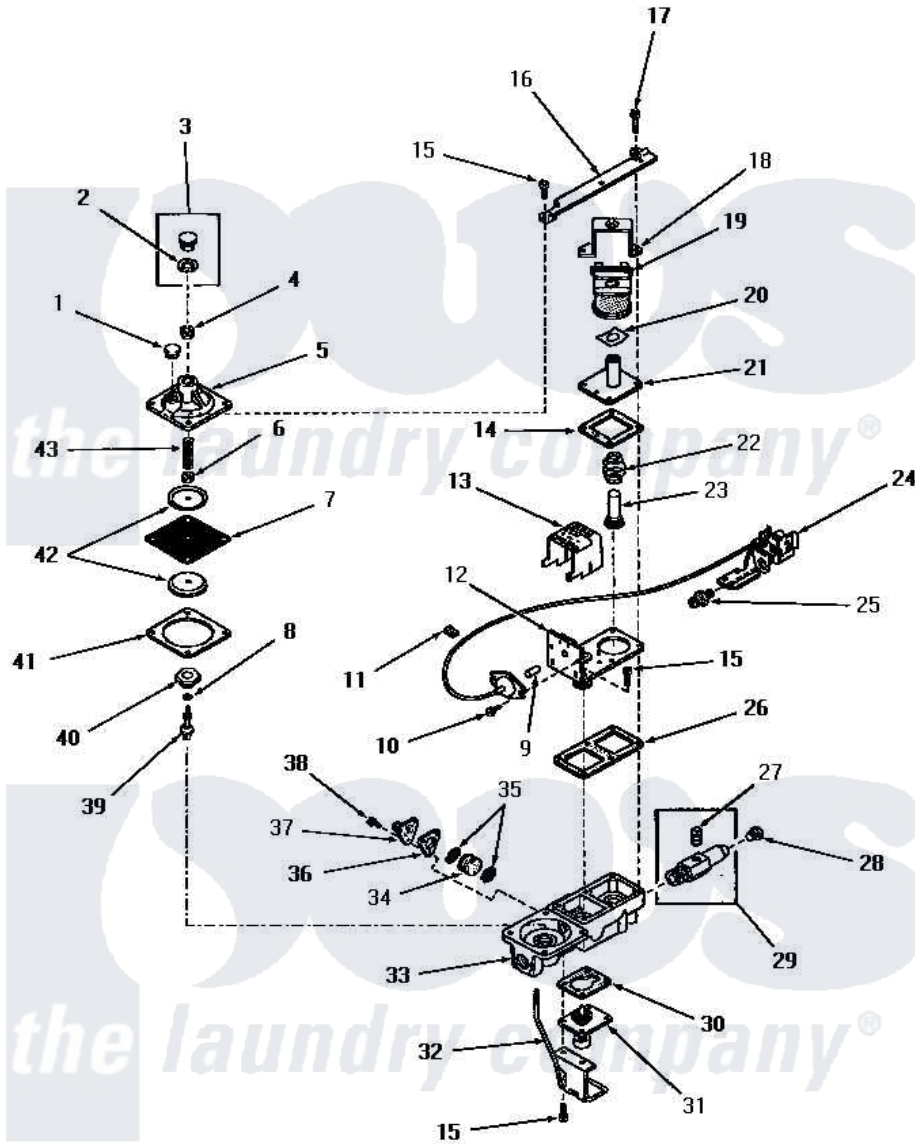

# Amana DG3280 07 - 54488 GAS VALVE (NAT. / MIXED GAS)

**54488 GAS VALVE (NAT./MIXED GAS)**

Amana [Residential Amana DG3280 Washer Parts](#) Parts Diagram 07 - 54488 GAS VALVE (NAT. / MIXED GAS)  
 Click on the part number to view part

Item	Original Part Number	Replaced By	Status	Part Description
1	54477		Not Available	CAP,VENT
2	0054474		Not Available	USE D7425607
3	Y0054476	<a href="#">D7431921Q</a>		Gasket
4	54486C		Not Available	REGULATOR SCREW
5	51402Q		Not Available	REGULATOR COVER
6	51402V		Not Available	NUT
7	51402X		Not Available	DIAPHRAGM
8	51402Y		Not Available	GASKET
9	54486Z		Not Available	ACTUATING PIN
10	54486K		Not Available	SCREW
11	54486N		Not Available	CLAMP
12	54486D		Not Available	PILOT VALVE LATCH AND PLATE
13	54486G		Not Available	LATCH COVER
14	54486T		Not Available	GASKET
15	54486J		Not Available	SCREW
16	54485		Not Available	MOUNTING BRACKET

17	54486L	Not Available	SCREW
18	54486F	Not Available	COIL HOLD-DOWN BRACKET
19	54486A	Not Available	COIL,BURNER
20	51402G	Not Available	LEAF SPRING
21	54486U	Not Available	PLUNGER GUIDE
22	51999E	Not Available	SPRING
23	54486M	Not Available	PLUNGER
24	54484	Not Available	PILOT BURNER
25	54473	Not Available	ORIFICE,PILOT
26	54486R	Not Available	GASKET
27	<a href="#">20247</a>		Plug, Pipe
28	51209	Not Available	ORIFICE,NG
29	0054480	Not Available	NET-PAN,DRAIN
30	54486S	Not Available	GASKET
31	54486Q	Not Available	RESET VALVE
32	54486E	Not Available	RESET LEVER AND BRACKET
33	54486B	Not Available	VALVE BODY
34	54486Y	Not Available	FILTER
35	54486X	Not Available	FILTER SCREEN
36	54486W	Not Available	GASKET
37	54486P	Not Available	OUTLET
38	54486H	Not Available	SCREW
39	51402AB	Not Available	REGULATOR PIN
40	51402AA	Not Available	REGULATOR PIN SEAT
41	51402Z	Not Available	GASKET
42	51402W	Not Available	DIAPHRAGM PLATE
43	51402U	Not Available	REGULATOR SPRING
NI	54488	Not Available	GAS VALVE