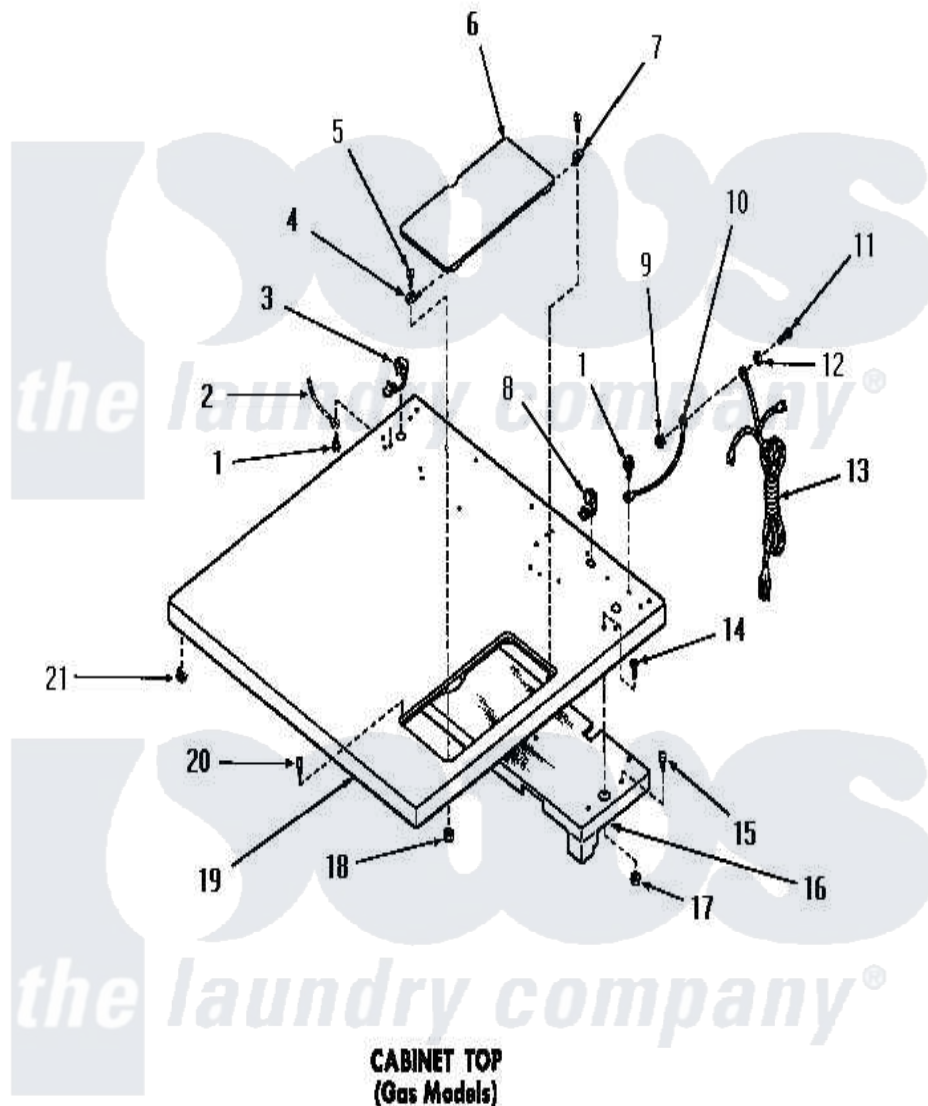

Amana DG3280 08 - CABINET TOP

Amana Residential Amana DG3280 Washer Parts Parts Diagram 08 - CABINET TOP
Click on the part number to view part

Item	Original Part Number	Replaced By	Status	Part Description
1	51924			Screw, 10-24 X 1/2 HeX
2	Y00000000		Not Available	SEE NOTE GROUND WIRE, GREEN
3	52113			Relief, Strain
4	51350			Hinge, Front
5	03630		Not Available	SCREW,6-32 X 3/8 ROUND
6	52518A		Not Available	ACCESS DOOR, AVOCADO
"	52518C		Not Available	ACCESS DOOR, COPPERTONE
"	52518W		Not Available	ACCESS DOOR, WHITE
"	52518H		Not Available	xREPLACE
7	51351			Hinge, Rear
8	21903	211881		Grommet, Cord Part Not Used- Gas Models Only
9	23951	M0282009		Nut
10	54300		Not Available	GROUND WIRE, GREEN
11	20267			Screw, 10-24 X 3/8 Round

12	03815		Lockwasher, No.10 Ext Shk
13	51508	Not Available	POWER CORD
14	03203		Screw, 8-32 X 3/8 Round Head
15	51355	51-355	5500w/240v, 13-23/32, Low Watt
16	52614	Not Available	TOP BAFFLE ASSEMBLY
17	51236	488130	Nut
18	22678		Nut, Nylon
19	52503C	Not Available	CABINET TOP, COPPERTONE
"	52503A	Not Available	CABINET TOP, AVOCADO
"	52503W	Not Available	CABINET TOP, WHITE
"	52503H	Not Available	CABINET TOP, HARVEST GOLD
20	53445		Bumper
21	23007	Not Available	CAGED NUT