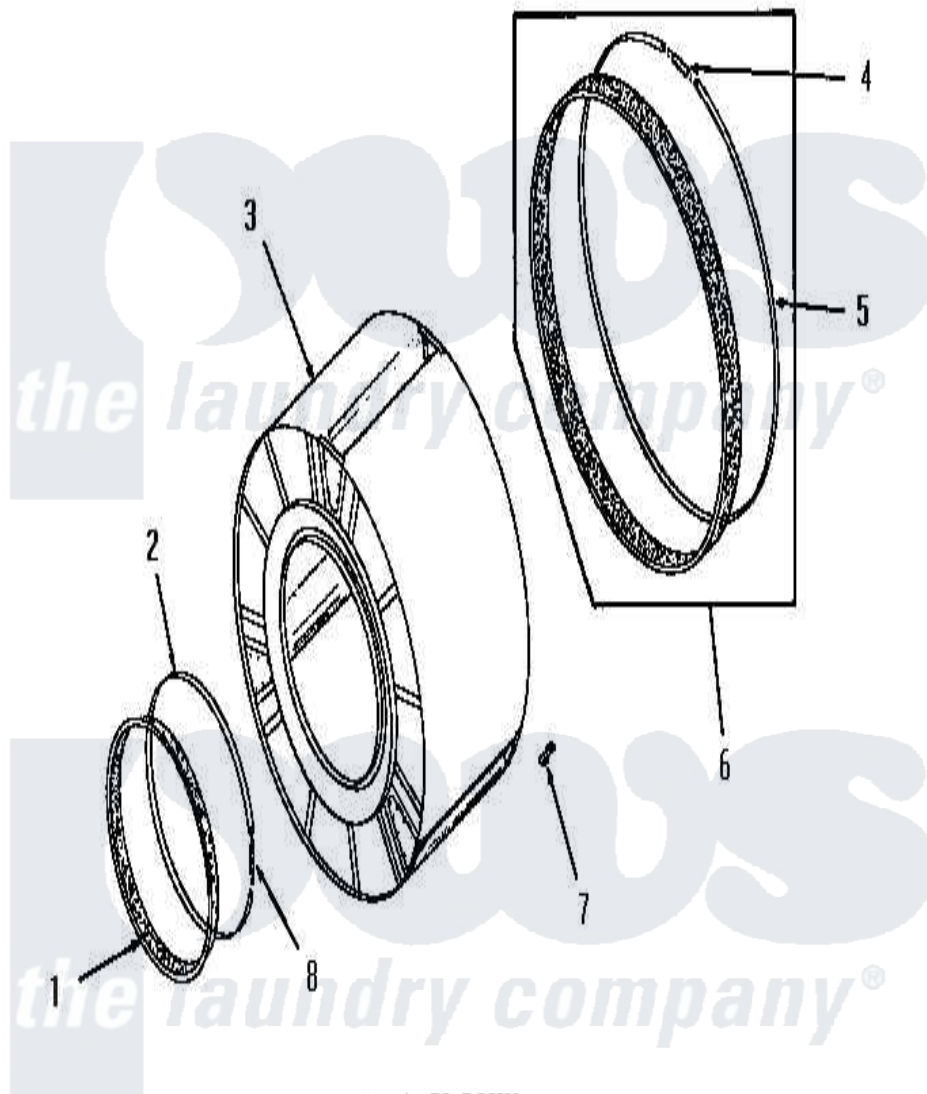

Amana DG3280 09 - CLOTHES DRUM

CLOTHES DRUM

Amana [Residential Amana DG3280 Washer Parts](#) Parts Diagram 09 - CLOTHES DRUM
 Click on the part number to view part

Item	Original Part Number	Replaced By	Status	Part Description
1	51881			Seal, Front
2	50169			Strap, Retainer
3	53135			Assembly, Drum
4	52310			Spring
5	50781			Strap, Seal
6	51883A			Assembly, Seal
7	51201		Not Available	CLIP
8	50168			Spring