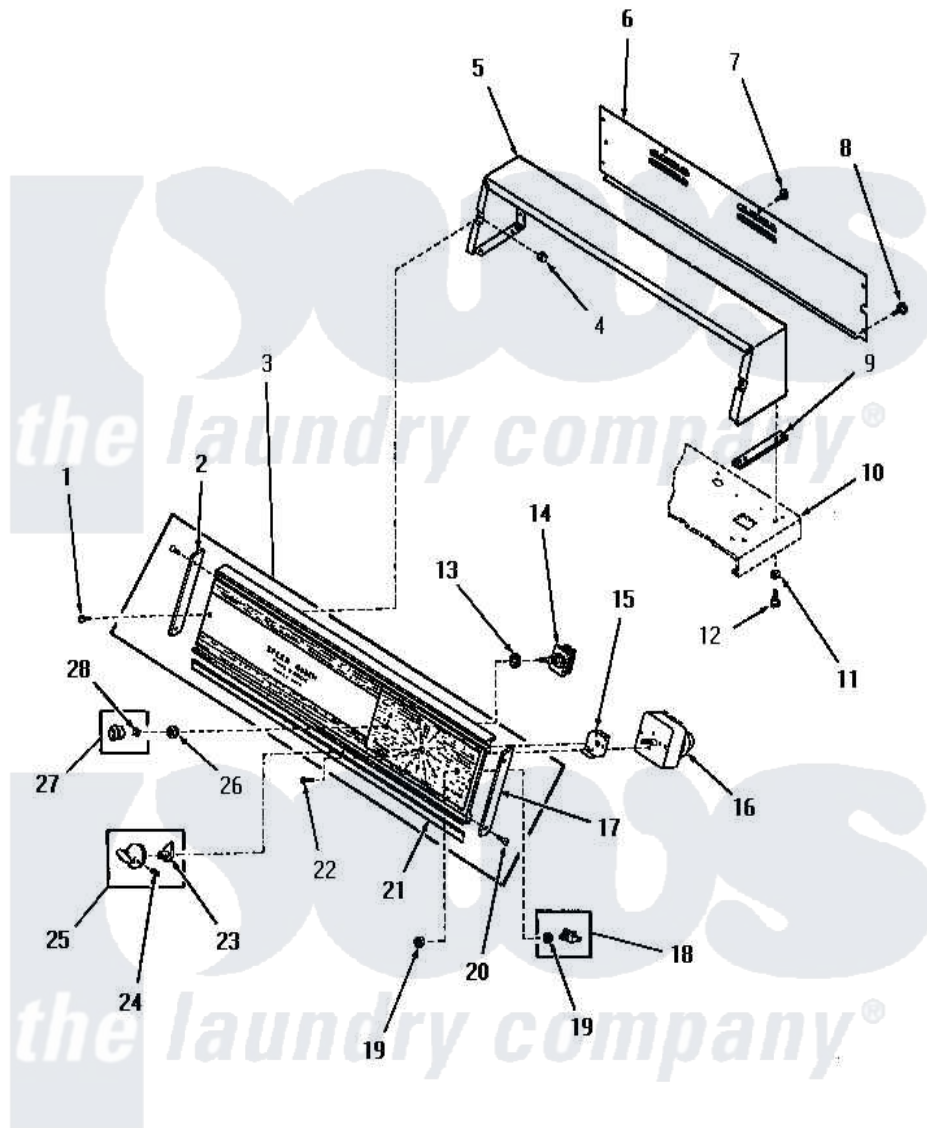

Amana DG3280 10 - CONTROL PANEL, CONTROL HOOD & CONTROLS

CONTROL PANEL, CONTROL HOOD AND CONTROLS

Amana [Residential Amana DG3280 Washer Parts](#) Parts Diagram 10 - CONTROL PANEL, CONTROL HOOD & CONTROLS

[Click on the part number to view part](#)

Item	Original Part Number	Replaced By	Status	Part Description
1	25232		Not Available	SCREW,8AB-18X7/8 OVAL
2	25072		Not Available	END CAP, LEFT
3	0053879		Not Available	SPRING, DOOR
4	54038			NUt, Speed U-Type
5	52530W		Not Available	CONTROL HOOD, WHITE
"	52530H		Not Available	CONTROL HOOD, HARVEST GOLD
"	52530A		Not Available	CONTROL HOOD, AVOCADO
6	52539GR		Not Available	CONTROL HOOD REAR COVER, GRAY
7	23222	3177991		Screw
8	25724		Not Available	HEX HEAD SCREW
9	23028		Not Available	GASKET,CONTROL BOX END
10	Y00000000		Not Available	SEE NOTE CABINET TOP
11	20493			Washer, 11/64 ID x 3/8 OD
12	23962	W10116760		Screw

13	91176		Lockwasher, 3/8 Intshkp
14	53380	Not Available	TEMPERATURE SELECTOR SWITCH
15	25966	Not Available	SPACER,TIMER
16	52594	Not Available	TIMER
17	25073	Not Available	END CAP, RIGHT
18	53768	55882P	Assembly- Switch
19	52947		Nut, Hex 15/32-32
20	52864	500226	Screw, 8b-16 x 5/8 Tap
21	Y0053880	Not Available	ACTUATOR, WATER
22	Y0054441	Not Available	NAMEPLATE, HANDLE
23	24857	Not Available	INDICATOR
24	25285	Not Available	SETSCREW
25	24858	Not Available	ASSY,KNOB-TIMER
26	24205		Nut, Knurled 3/8-24
27	22245	Not Available	xREPLACE
28	22244	Not Available	CLIP,C xREPLACE