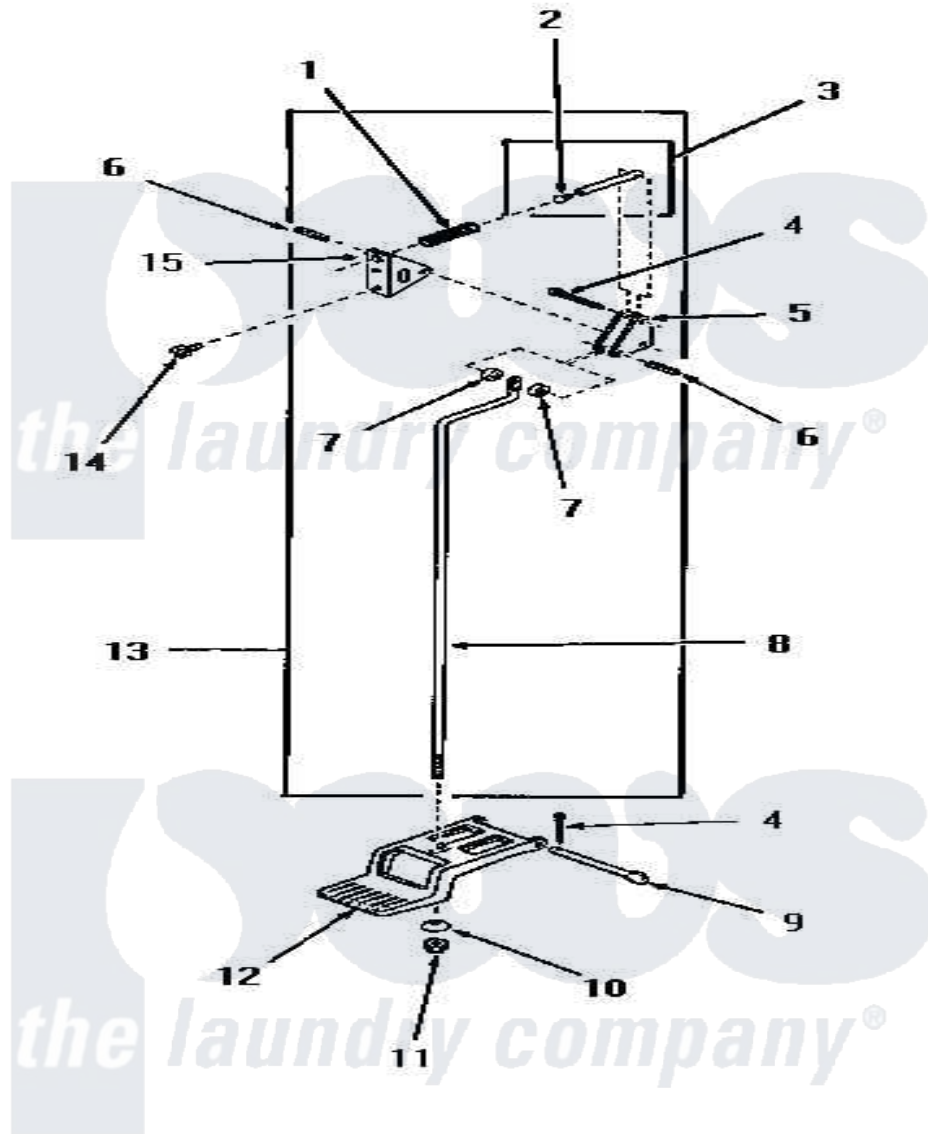

# Amana DG3280 11 - DOOR RELEASE

## DOOR RELEASE

Amana [Residential Amana DG3280 Washer Parts](#) Parts Diagram 11 - DOOR RELEASE

[Click on the part number to view part](#)

Item	Original Part Number	Replaced By	Status	Part Description
1	51065		Not Available	DOOR RELEASE SPRING
2	51786		Not Available	PLUG
3	51841		Not Available	DOOR RELEASE PIN ASSEMBLY
4	<a href="#">02578</a>			Pin, Cotter
5	51041		Not Available	DOOR RELEASE LEVER
6	51161		Not Available	PIN,ROLL 1/8 X 3/4
7	<a href="#">51121</a>			Door Release Spacer
8	51837		Not Available	DOOR RELEASE ROD
9	51045		Not Available	PEDAL HINGE PIN
10	51046		Not Available	NYLON WASHER
11	51271		Not Available	NUT
12	<a href="#">51802</a>			Pedal, Foot
13	51844		Not Available	DOOR RELEASE ASSEMBLY
14	51246		Not Available	SCREW
15	51052		Not Available	DOOR RELEASE BRACKET