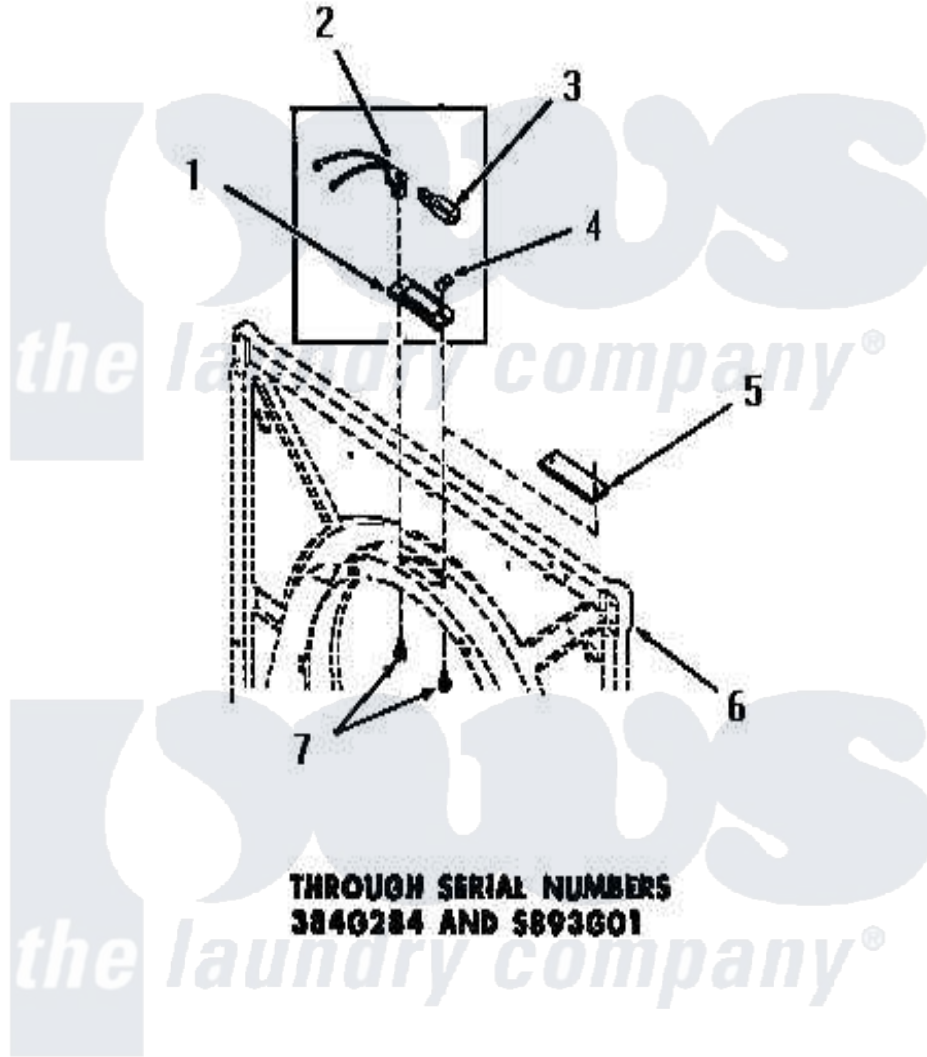

Amana DG3280 12 - DRUM LIGHT & COVER PLATE

[Amana Residential Amana DG3280 Washer Parts](#) Parts Diagram 12 - DRUM LIGHT & COVER PLATE
 Click on the part number to view part

Item	Original Part Number	Replaced By	Status	Part Description
1	51070			Lens, Drum Light
2	Y51887		Not Available	BULB RECEPTACLE
3	21608	A3167501		Lamp Oven, Int.
4	Y51788		Not Available	SPEED NUT
5	53911		Not Available	COVER PLATE
6	Y00000000		Not Available	SEE NOTE FRONT FRAME AND AIR SHROUD
7	51784		Not Available	SCREW, 10B-16 X 1/2 HEX