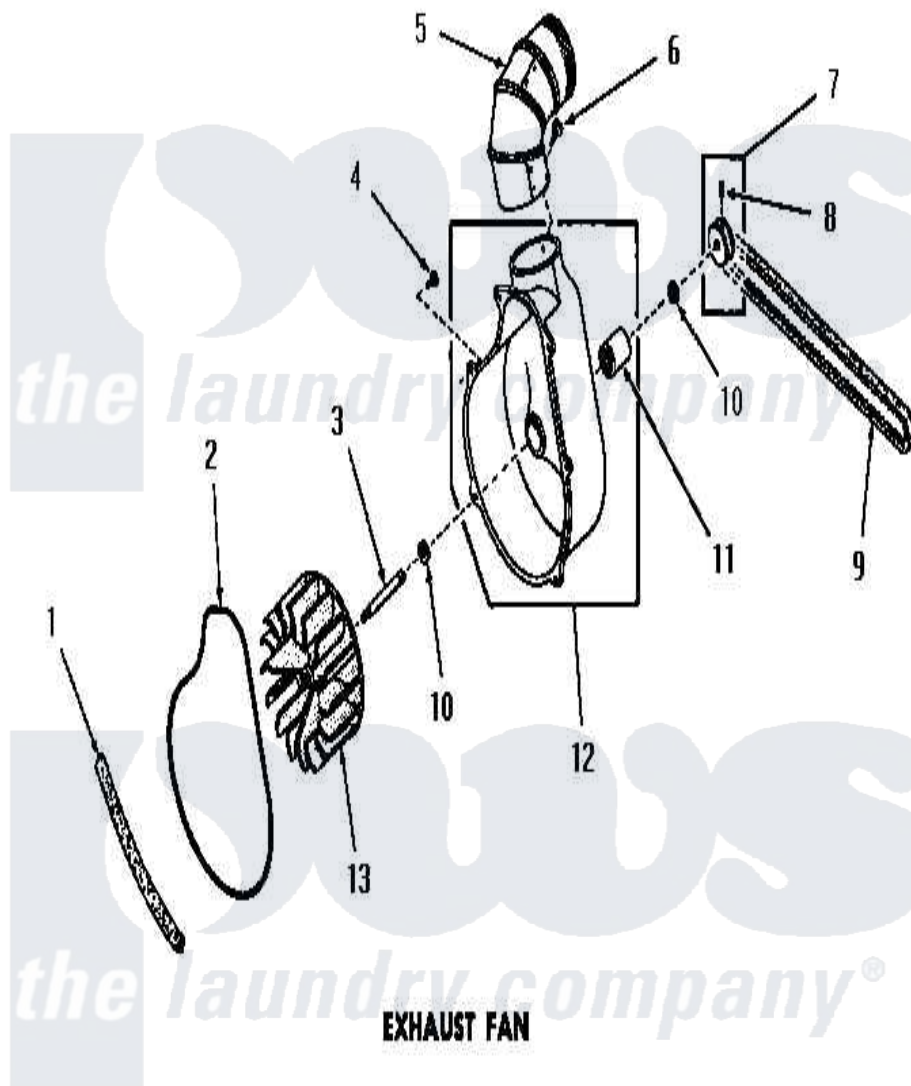

# Amana DG3280 14 - EXHAUST FAN

Amana Residential Amana DG3280 Washer Parts Parts Diagram 14 - EXHAUST FAN  
 Click on the part number to view part

Item	Original Part Number	Replaced By	Status	Part Description
1	<a href="#">51790</a>			Seal
2	<a href="#">51791</a>			Gasket, Housing
3	53519		Not Available	EXHAUST FAN SHAFT
4	51784		Not Available	SCREW, 10B-16 X 1/2 HEX
5	Y0052707	<a href="#">31986601B</a>		Switch, Rocker
6	23222	<a href="#">3177991</a>		Screw
7	53521		Not Available	ASSY, PULLEY
8	<a href="#">02771</a>			Screw, 1/4-20 x 3/8 Hex S
9	<a href="#">51994</a>			Belt
10	<a href="#">52549</a>			Washer, 501 ID X3/4 Odx
11	51991		Not Available	BEARING
12	51946		Not Available	HOUSING, BLOWER
13	90585		Not Available	IMPELLER