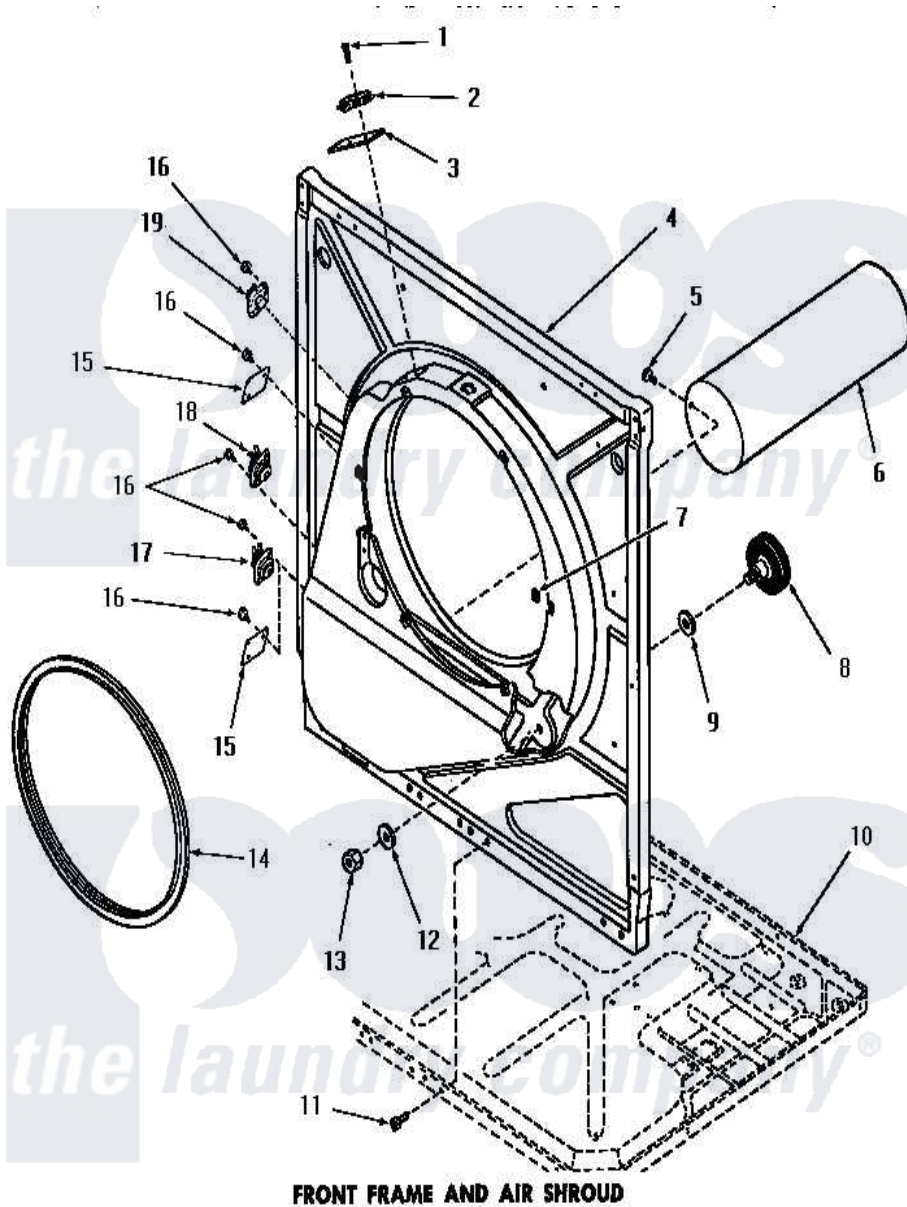

Amana DG3280 15 - FRONT FRAME & AIR SHROUD

FRONT FRAME AND AIR SHROUD

Amana Residential Amana DG3280 Washer Parts Parts Diagram 15 - FRONT FRAME & AIR SHROUD
 Click on the part number to view part

Item	Original Part Number	Replaced By	Status	Part Description
1	51783			Screw, 6b-20 X 7/8 HeX
2	Y51143		Not Available	SWITCH
3	52112			Insulation
4	51850		Not Available	FRONT FRAME AND AIR SHROUD
5	52150	489464		Screw
6	51821		Not Available	EXHAUST DUCT
7	52865		Not Available	SPEED NUT
8	53555	56285		Roller Cylinder
9	52123			Washer
10	Y00000000		Not Available	SEE NOTE FRAME BASE
11	51784		Not Available	SCREW, 10B-16 X 1/2 HEX
12	52122			Washer
13	52124		Not Available	NUT
14	51798		Not Available	GASKET
15	52550		Not Available	COVER PLATE
16	23222	3177991		Screw