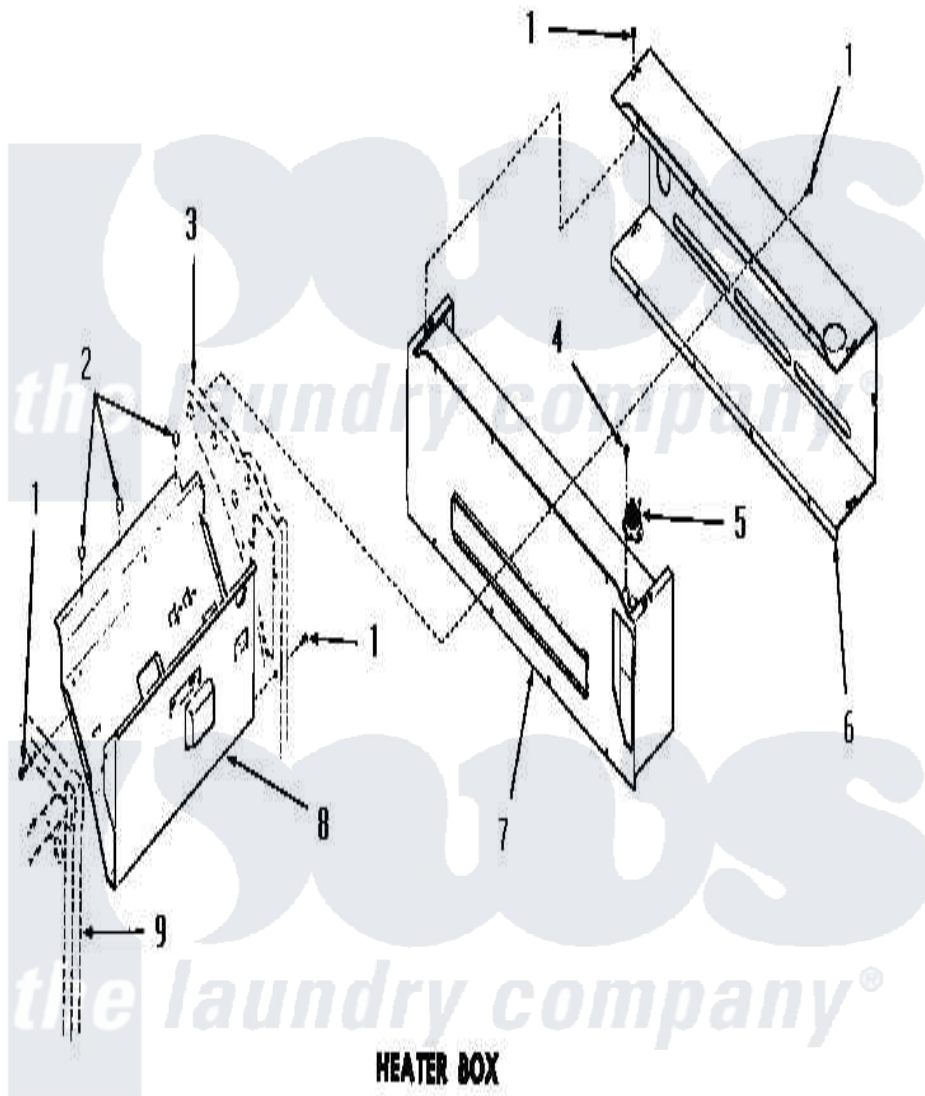

Amana DG3280 16 - HEATER BOX

HEATER BOX
(Gas Models)

[Amana Residential Amana DG3280 Washer Parts](#) Parts Diagram 16 - HEATER BOX
Click on the part number to view part

Item	Original Part Number	Replaced By	Status	Part Description
1	51784		Not Available	SCREW,10B-16 X 1/2 HEX
2	52552		Not Available	BUMPER, OVEN DOOR
3	Y00000000		Not Available	SEE NOTE REAR FRAME
4	23222	3177991		Screw
5	51185		Not Available	THERMOSTAT,HEATER BOX
6	Y51862		Not Available	HEATER BOX
7	54717		Not Available	ASSY,HEATER BOX
8	Y52584		Not Available	BURNER SHIELD
9	Y00000000		Not Available	SEE NOTE FRONT FRAME AND AIR SHROUD