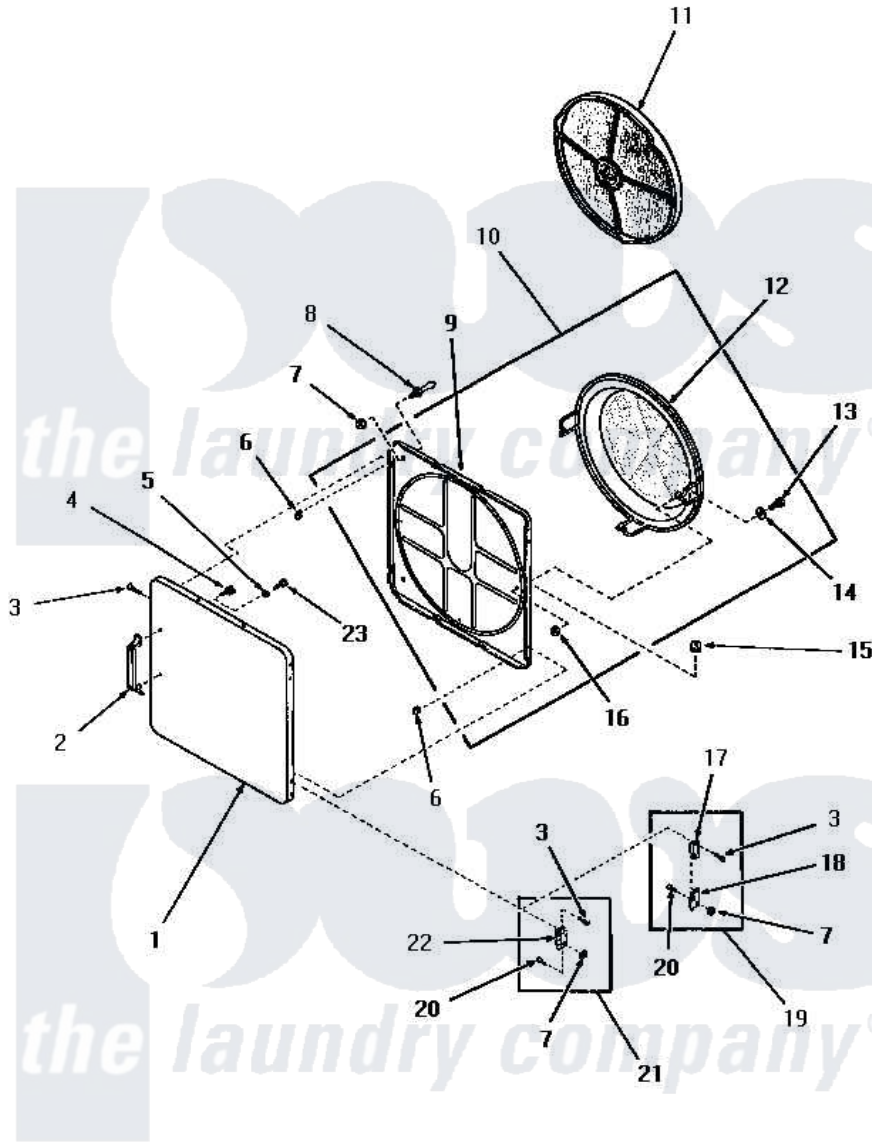

# Amana DG3280 17 - LOADING DOOR

## LOADING DOOR (Through Serial Nos. 31V9368 and 566Y580)

Amana [Residential Amana DG3280 Washer Parts](#) Parts Diagram 17 - LOADING DOOR  
Click on the part number to view part

Item	Original Part Number	Replaced By	Status	Part Description
1	52489W		Not Available	OUTER DOOR PANEL, WHITE
"	52489H		Not Available	OUTER DOOR PANEL, HARVEST GOLD
"	52489C		Not Available	OUTER DOOR PANEL, COPPERTONE
"	52489A		Not Available	OUTER DOOR PANEL, AVOCADO
2	54068	<a href="#">61925</a>		Pull Door Commercial Black
3	52864	<a href="#">500226</a>		Screw, 8b-16 x 5/8 Tap
4	52150	<a href="#">489464</a>		Screw
5	Y20278		Not Available	LOCKWASHER
6	52865		Not Available	SPEED NUT
7	51236	<a href="#">488130</a>		Nut
8	<a href="#">51992</a>			Strike, Door
9	54730		Not Available	INNER DOOR PANEL
10	54738		Not Available	ASSY,HOUSING & PANEL
11	53002		Not Available	NO LONGER AVAILABLE

12	54731	<a href="#">54-731</a>		Bake Element
13	24688		Not Available	CAP SCREW
14	Q6275		Not Available	WASHER
15	<a href="#">51858</a>			Grommet
16	52566	<a href="#">27001225</a>		Nut, Jam Mid Lock 1/4-20
17	Y0053944	<a href="#">D7772202</a>		Air Duct. Bottom
18	Y0053945	<a href="#">D7772101</a>		Shield-Light
19	Y00000000		Not Available	SEE NOTE MODELS DG3350, DG3300, DG3250 AND DG3240
20	<a href="#">22649</a>			Screw, 8-32 X 13/32 FI
21	Y00000000		Not Available	SEE NOTE ALL OTHER MODELS
22	<a href="#">70014</a>			Hinge
23	22024	<a href="#">20001169</a>		22024 24