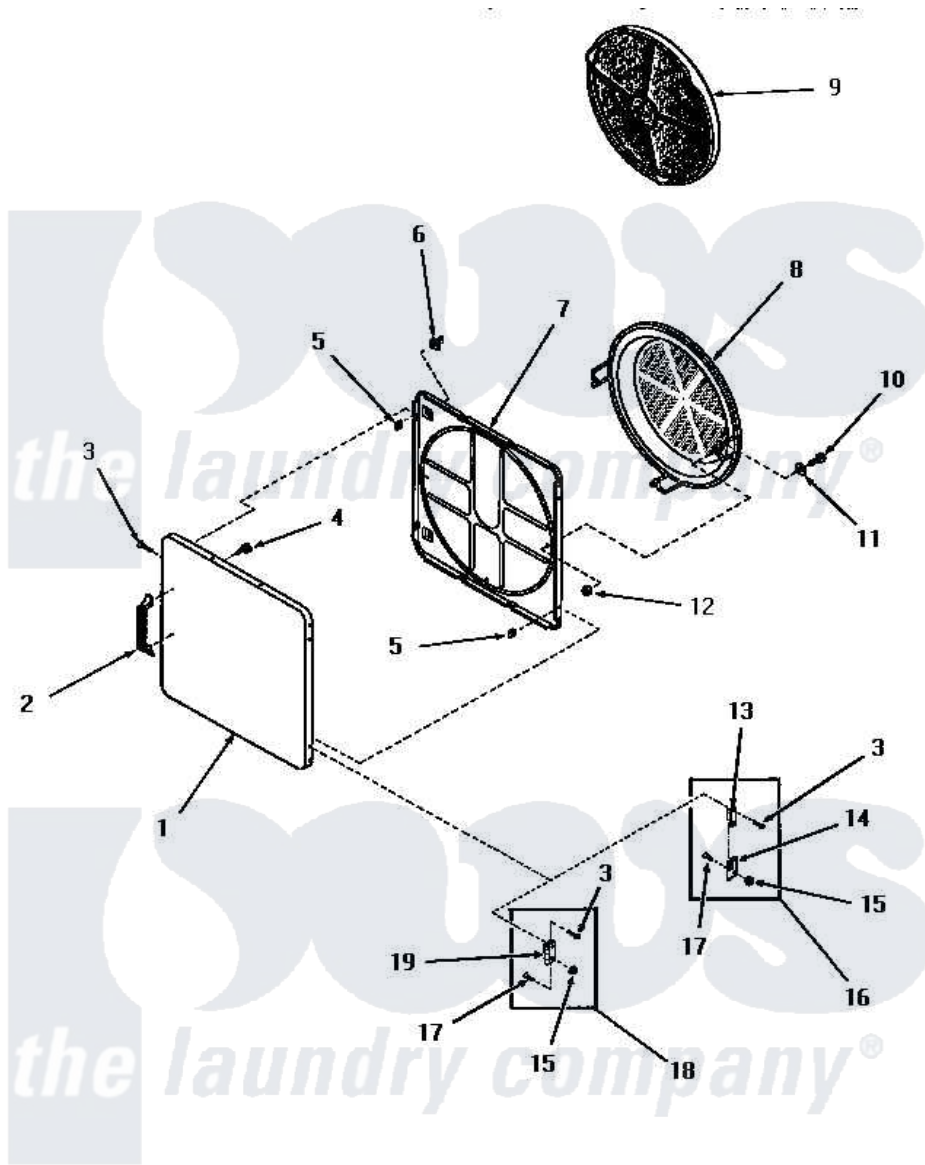

Amana DG3280 18 - LOADING DOOR

LOADING DOOR (Starting Serial Nos. 31V9369 and S66Y581)

Amana [Residential Amana DG3280 Washer Parts](#) Parts Diagram 18 - LOADING DOOR
Click on the part number to view part

Item	Original Part Number	Replaced By	Status	Part Description
1	52489W		Not Available	OUTER DOOR PANEL, WHITE
"	52489H		Not Available	OUTER DOOR PANEL, HARVEST GOLD
"	52489C		Not Available	OUTER DOOR PANEL, COPPERTONE
"	52489A		Not Available	OUTER DOOR PANEL, AVOCADO
2	54068	61925		Pull Door Commercial Black
3	52864	500226		Screw, 8b-16 x 5/8 Tap
4	52150	489464		Screw
5	52865		Not Available	SPEED NUT
6	54661	LA-1003		Door Catch Kit
7	54665	54-665		Bake Element
8	54731	54-731		Bake Element
9	53002		Not Available	NO LONGER AVAILABLE
10	24688		Not Available	CAP SCREW
11	Q6275		Not Available	WASHER

12	52566	27001225	Nut, Jam Mid Lock 1/4-20
13	Y0053944	D7772202	Air Duct. Bottom
14	Y0053945	D7772101	Shield-Light
15	51236	488130	Nut
16	Y00000000	Not Available	SEE NOTE MODELS DG3350, DG3300, DG3250, FG3240 AND DG3240
17	22649		Screw, 8-32 X 13/32 FI
18	Y00000000	Not Available	SEE NOTE ALL OTHER MODELS
19	70014		Hinge