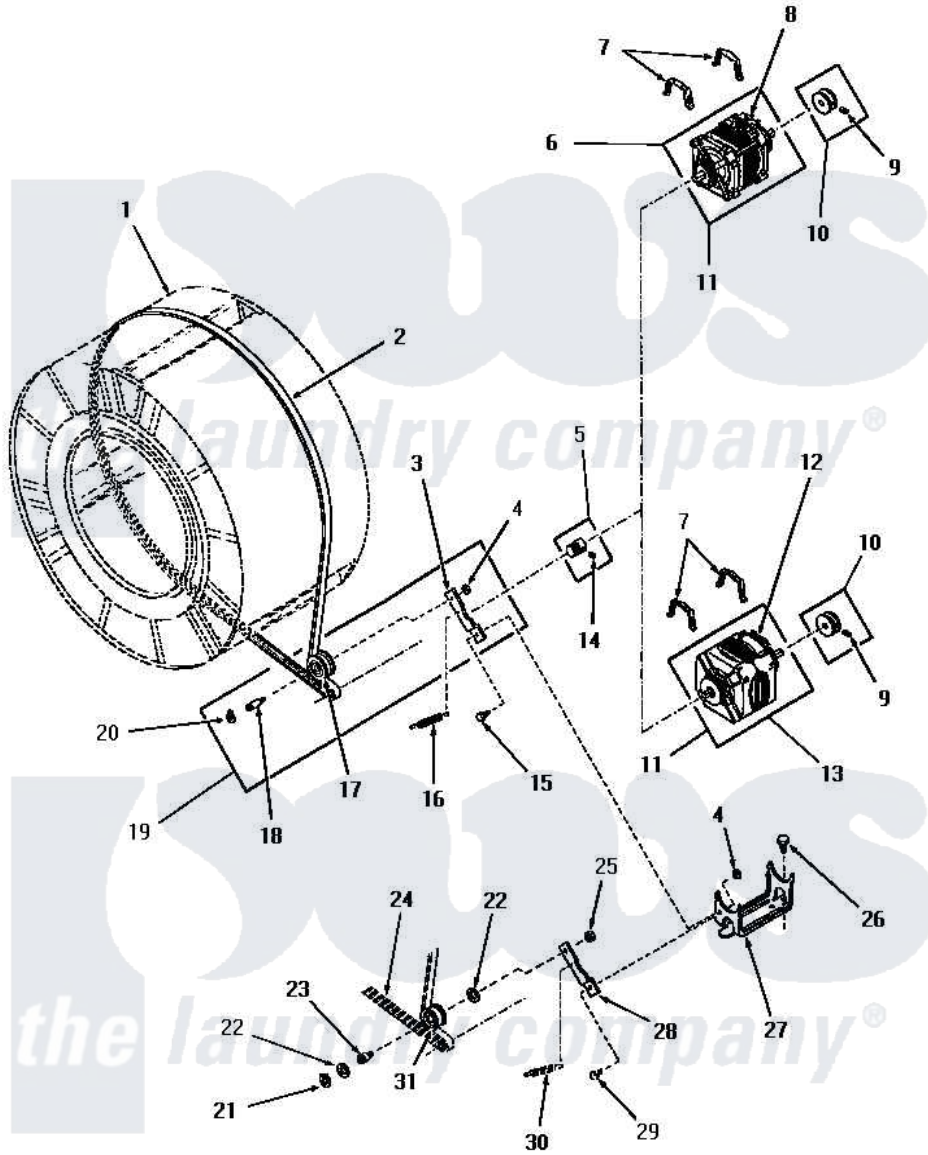

Amana DG3280 19 - MOTOR, IDLER & BELT

MOTOR, IDLER AND BELT

Amana [Residential Amana DG3280 Washer Parts](#) Parts Diagram 19 - MOTOR, IDLER & BELT
 Click on the part number to view part

Item	Original Part Number	Replaced By	Status	Part Description
1	Y00000000		Not Available	SEE NOTE CLOTHES DRUM
2	52556			Belt
3	54410		Not Available	LEVER,IDLER
4	52566	27001225		Nut, Jam Mid Lock 1/4-20
5	52593		Not Available	ASSY,MOTOR PULLEY
6	Y00000000		Not Available	SEE NOTE GENERAL ELECTRIC FORM "V" MOTOR
7	51789	660658		Clamp, Motor Mounting 343481 685441
8	53249		Not Available	SWITCH
9	02771			Screw, 1/4-20 x 3/8 Hex S
10	53522			Pulley, Motor
11	52697		Not Available	MOTOR
12	Y00000000		Not Available	SEE NOTE WESTINGHOUSE -- (NOT REPLACEABLE)
"	53213			Switch
"	53226		Not Available	SWITCH,MOTOR

"	53214	Not Available	MOTOR SWITCH, DELCO
13	Y00000000	Not Available	SEE NOTE GENERAL ELECTRIC FORM "T" MOTOR
14	52906	Not Available	SETSCREW
15	52567		Bolt, Shoulder
16	52323		Spring
17	Y54414		Assembly, Wheel And Bearing
18	54411	Not Available	SHAFT, IDLER LEVER
19	54415	Not Available	LEVER, IDLER
20	23748		Ring, Retaining
21	70061		Ring, Retaining
22	Y52564		Washer
23	52611	Not Available	SHAFT, IDLER xREPLACE
24	Y00000000	Not Available	SEE NOTE BELT
25	52124	Not Available	NUT
26	23928	Not Available	CAP SCREW AND LOCKWASHER
27	51824	Not Available	MOUNT, MOTOR
28	52562	Not Available	IDLER LEVER
29	Y00000000	Not Available	SEE NOTE SHOULDER BOLT
30	Y00000000	Not Available	SEE NOTE SPRING
31	52561	Not Available	IDLER PULLEY