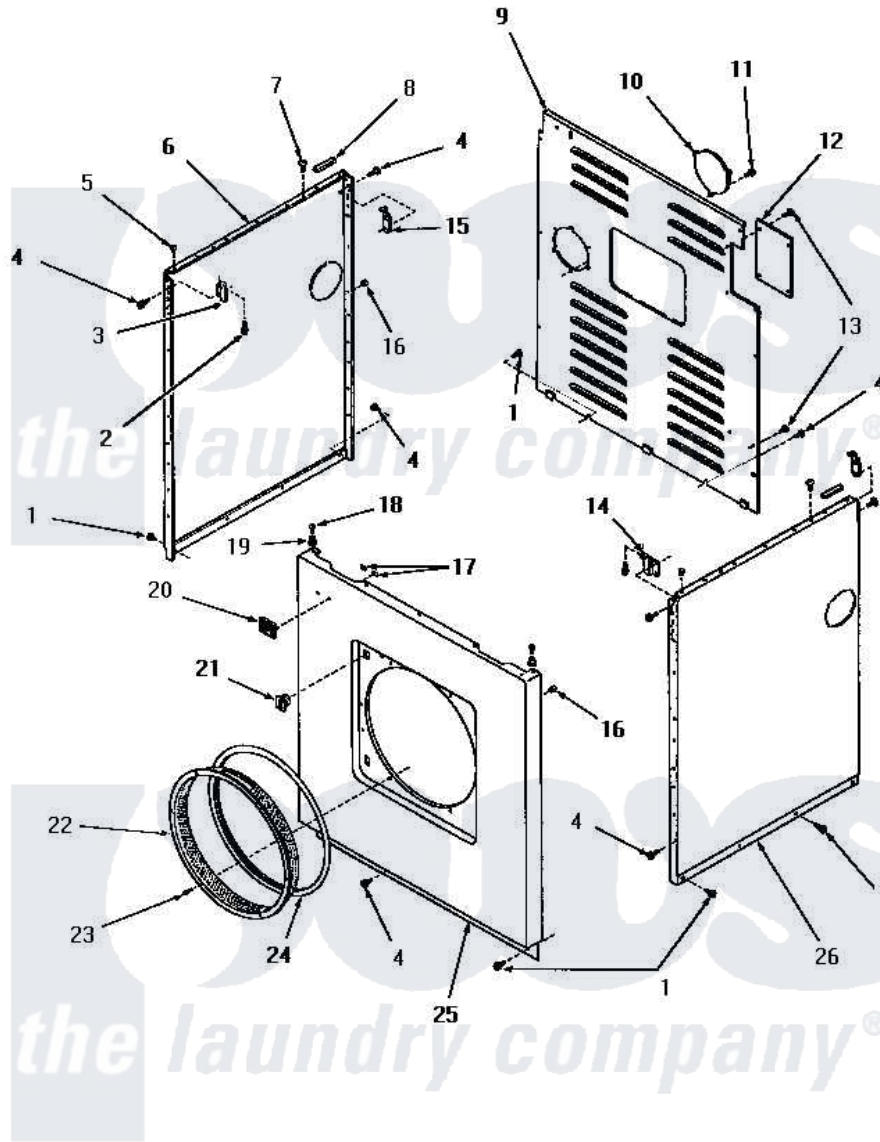

## PANELS

Amana [Residential Amana DG3280 Washer Parts](#) Parts Diagram 21 - PANELS  
 Click on the part number to view part

Item	Original Part Number	Replaced By	Status	Part Description
1	25723	<a href="#">27001200</a>		Screw
2	<a href="#">23008</a>			Screw, 10-24 X 3/4 Sems
3	22847		Not Available	BRACKET
4	51784		Not Available	SCREW,10B-16 X 1/2 HEX
5	<a href="#">21176</a>			Bumper
6	52669W		Not Available	SIDE PANEL, LEFT, WHITE
"	52669C		Not Available	SIDE PANEL, LEFT, COPPERTONE
"	52669H		Not Available	SIDE PANEL, LEFT, HARVEST GOLD
"	52669A		Not Available	SIDE PANEL, LEFT, AVOCADO
7	52442		Not Available	SCREW, No.10-16 X 3/8"
8	<a href="#">80312</a>			Bumper Pad
9	52677GR		Not Available	PANEL,REAR xREPLACE
"	52677A		Not Available	REAR PANEL, AVOCADO
"	52677H		Not Available	REAR PANEL, HARVEST GOLD