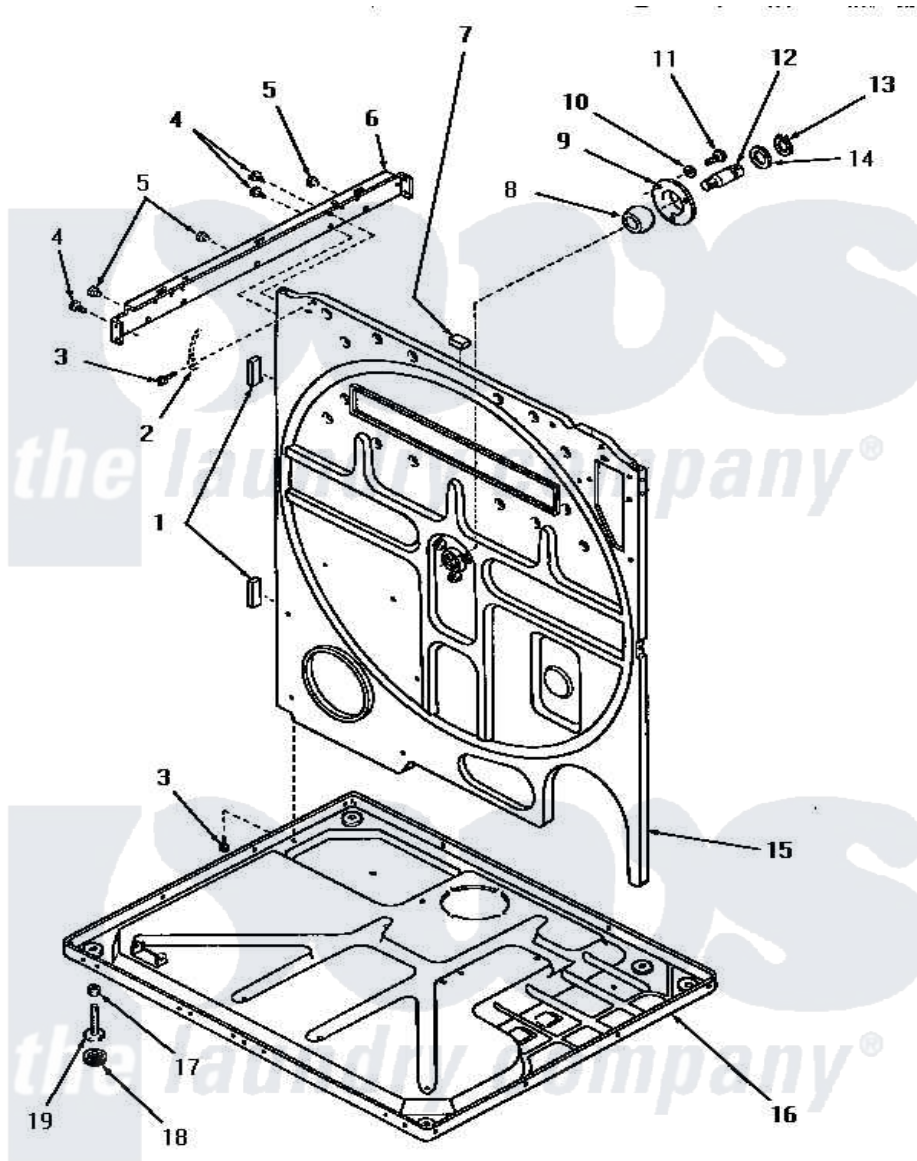

# Amana DG3280 22 - REAR FRAME & FRAME BASE

## REAR FRAME AND FRAME BASE

Amana [Residential Amana DG3280 Washer Parts](#) Parts Diagram 22 - REAR FRAME & FRAME BASE

[Click on the part number to view part](#)

Item	Original Part Number	Replaced By	Status	Part Description
1	20354		Not Available	BUMPER PAD
2	Y00000000		Not Available	SEE NOTE GROUND WIRE, GREEN
3	51784		Not Available	SCREW, 10B-16 X 1/2 HEX
4	51780	<a href="#">3390631</a>		Screw, 10-16 X 3/8
5	21685	<a href="#">40038001</a>		Bumper
6	51818		Not Available	SUPPORT CHANNEL, RIGHT OR LEFT
7	Y0054053	<a href="#">Y0301205</a>		ELement- L
8	<a href="#">Y52079</a>			Bearing, Drum Shaft
9	51826		Not Available	COVER, BEARING
10	<a href="#">03189</a>			LoCkwasher, 1/4 Std-C P
11	53589	<a href="#">8204624</a>		Bolt
12	53132		Not Available	SHAFT, DRUM
13	<a href="#">70061</a>			Ring, Retaining
14	<a href="#">Y52564</a>			Washer
15	52574		Not Available	FRAME, REAR

16	Y52572	Not Available	FRAME BASE
17	52794	<a href="#">62739</a>	Nut, Lock
18	70282	<a href="#">Y314137</a>	Foot, Rubber
19	Y52696	<a href="#">Y305086</a>	Adjustable Leg And Nut