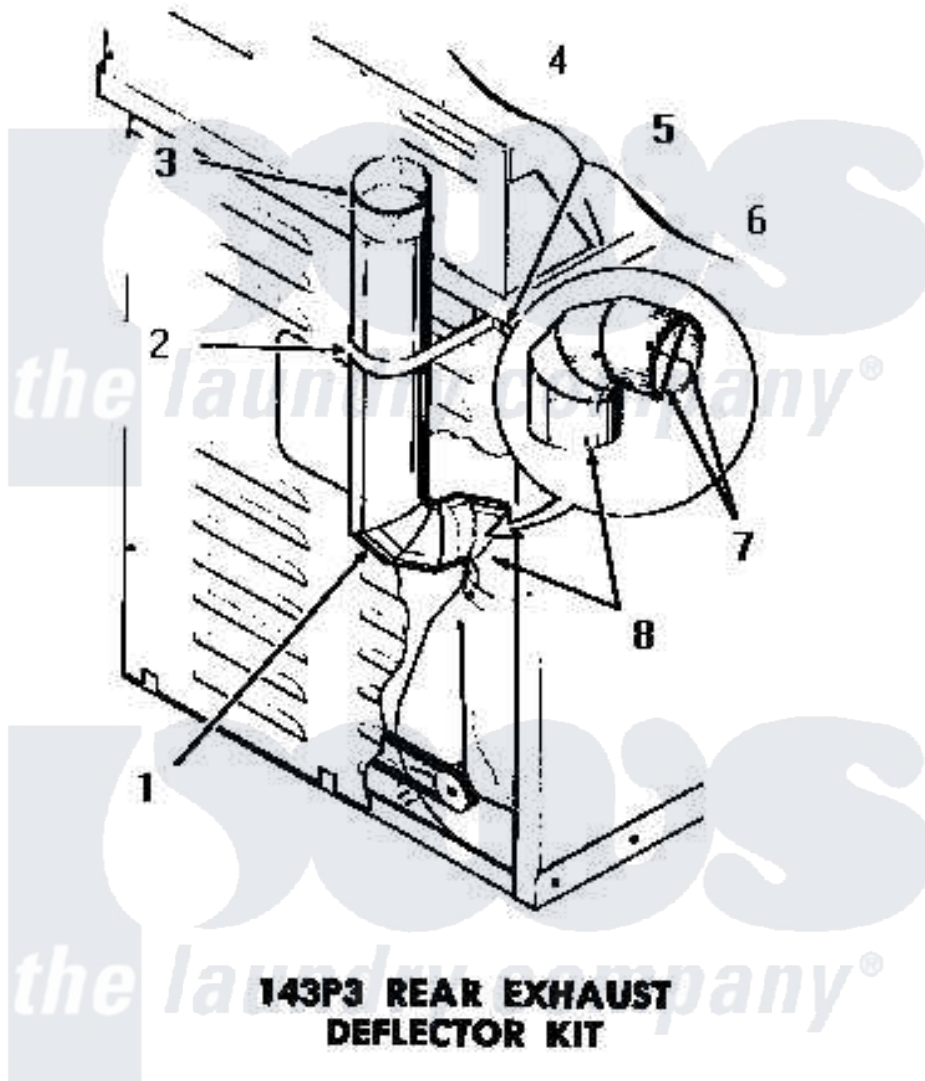

Amana DG3281 02 - 143P3 REAR EXHAUST DEFLECTOR KIT

Amana [Residential Amana DG3281 Washer Parts](#) Parts Diagram 02 - 143P3 REAR EXHAUST DEFLECTOR KIT
 Click on the part number to view part

Item	Original Part Number	Replaced By	Status	Part Description
1	51917		Not Available	ELBOW
2	52127		Not Available	SUPPORT BRACKET
3	Y52129		Not Available	EXHAUST PIPE, 4" X 18"
4	20267			Screw, 10-24 X 3/8 Round
5	03815			Lockwasher, No.10 Ext Shk
6	03673		Not Available	NUT
7	Y00000000		Not Available	SEE NOTE CUT AND REMOVE WIRE GUARDS
8	Y00000000		Not Available	SEE NOTE DRYER EXHAUST ELBOW -- (SUPPLIED WITH DRYER)
NI	143P3		Not Available	REAR EXHAUST DEFLECTOR KIT