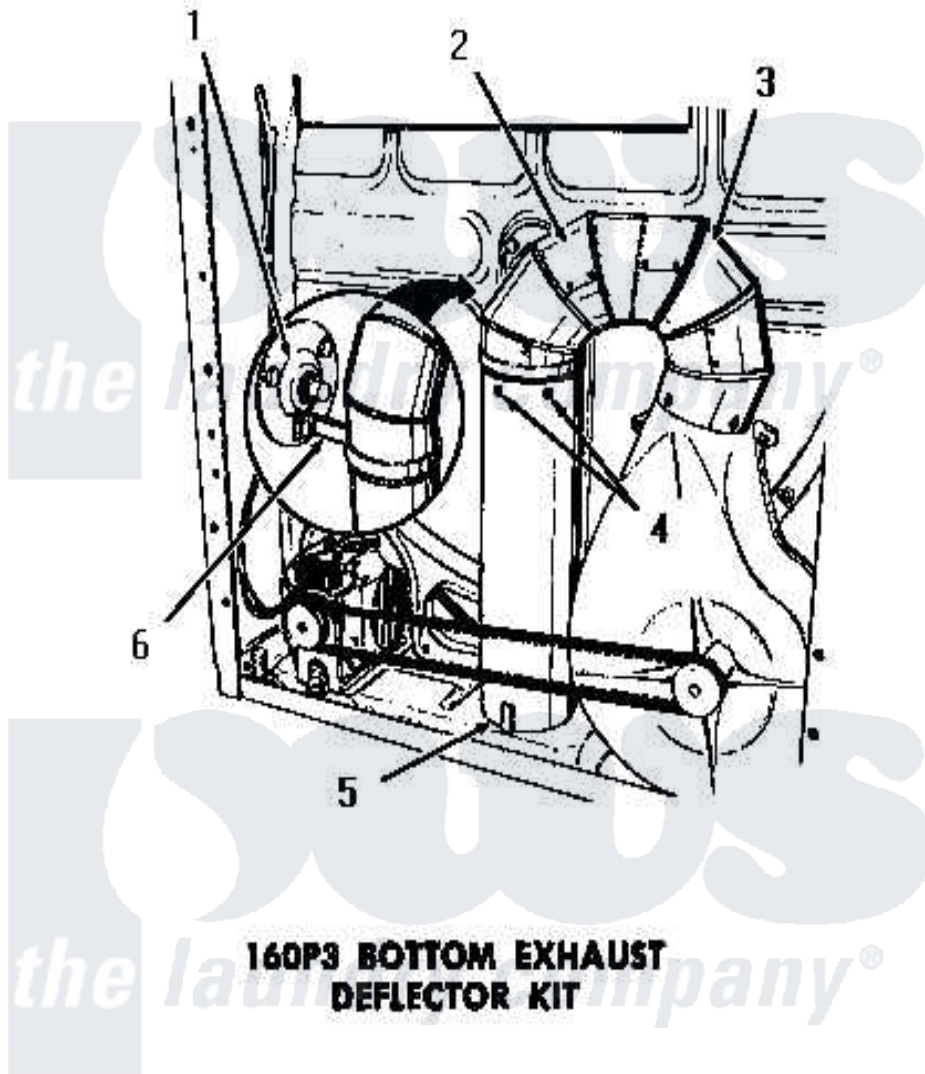

Amana DG3281 04 - 160P3 BOTTOM EXHAUST DEFLECTOR KIT

160P3 BOTTOM EXHAUST DEFLECTOR KIT

Amana [Residential Amana DG3281 Washer Parts](#) Parts Diagram 04 - 160P3 BOTTOM EXHAUST DEFLECTOR KIT
 Click on the part number to view part

Item	Original Part Number	Replaced By	Status	Part Description
1	Y00000000		Not Available	SEE NOTE BEARING RETAINER
2	52699		Not Available	SHORT 90 DEGREES ELBOW
3	Y00000000		Not Available	SEE NOTE DRYER EXHAUST ELBOW -- (SUPPLIED WITH DRYER)
4	23222	3177991		Screw
5	52698		Not Available	EXHAUST TUBE
6	0052775	0057344		Suptop Burner
NI	160P3		Not Available	BOTTOM EXHAUST DEFLECTOR KIT