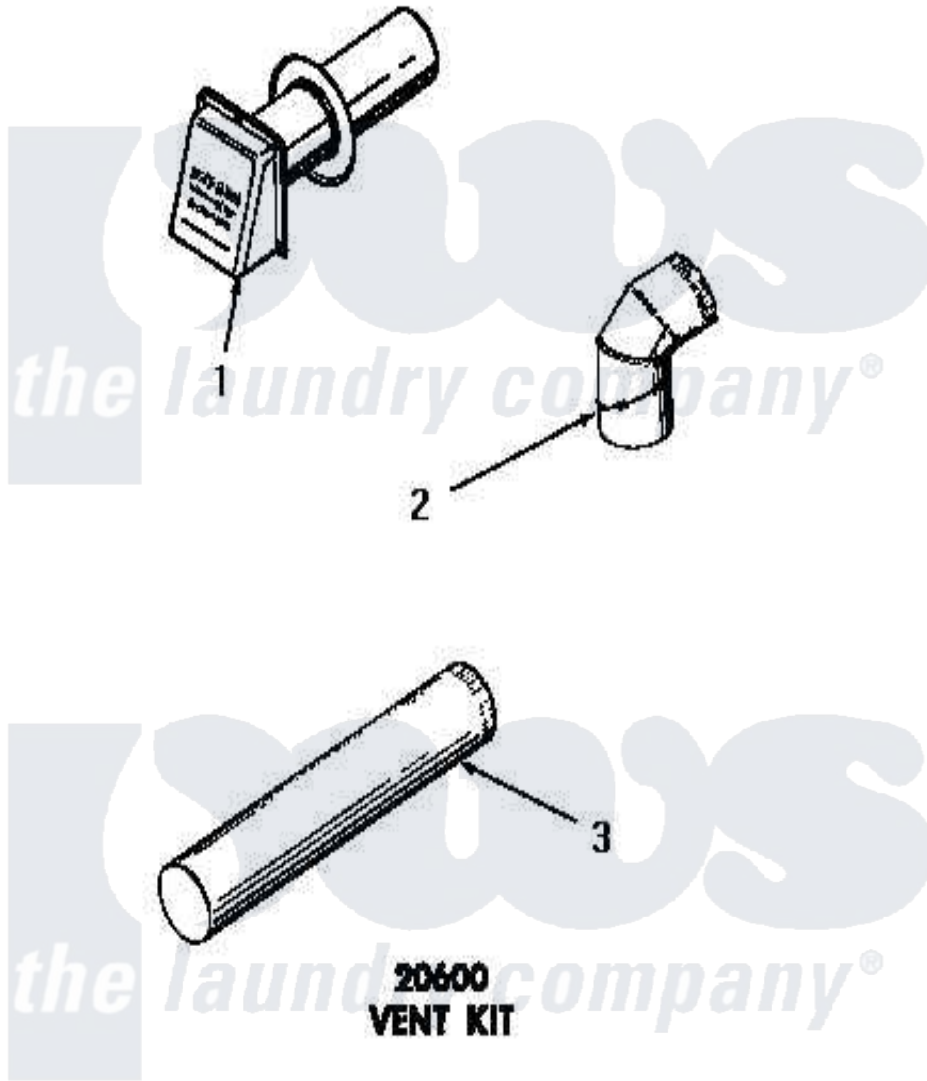

Amana DG3281 05 - 20600 VENT KIT

Amana [Residential Amana DG3281 Washer Parts](#) Parts Diagram 05 - 20600 VENT KIT
[Click on the part number to view part](#)

Item	Original Part Number	Replaced By	Status	Part Description
1	20601		Not Available	WEATHER HOOD
2	51917		Not Available	ELBOW
3	20602	20-602		Root Destroyer
NI	20600		Not Available	VENT KIT