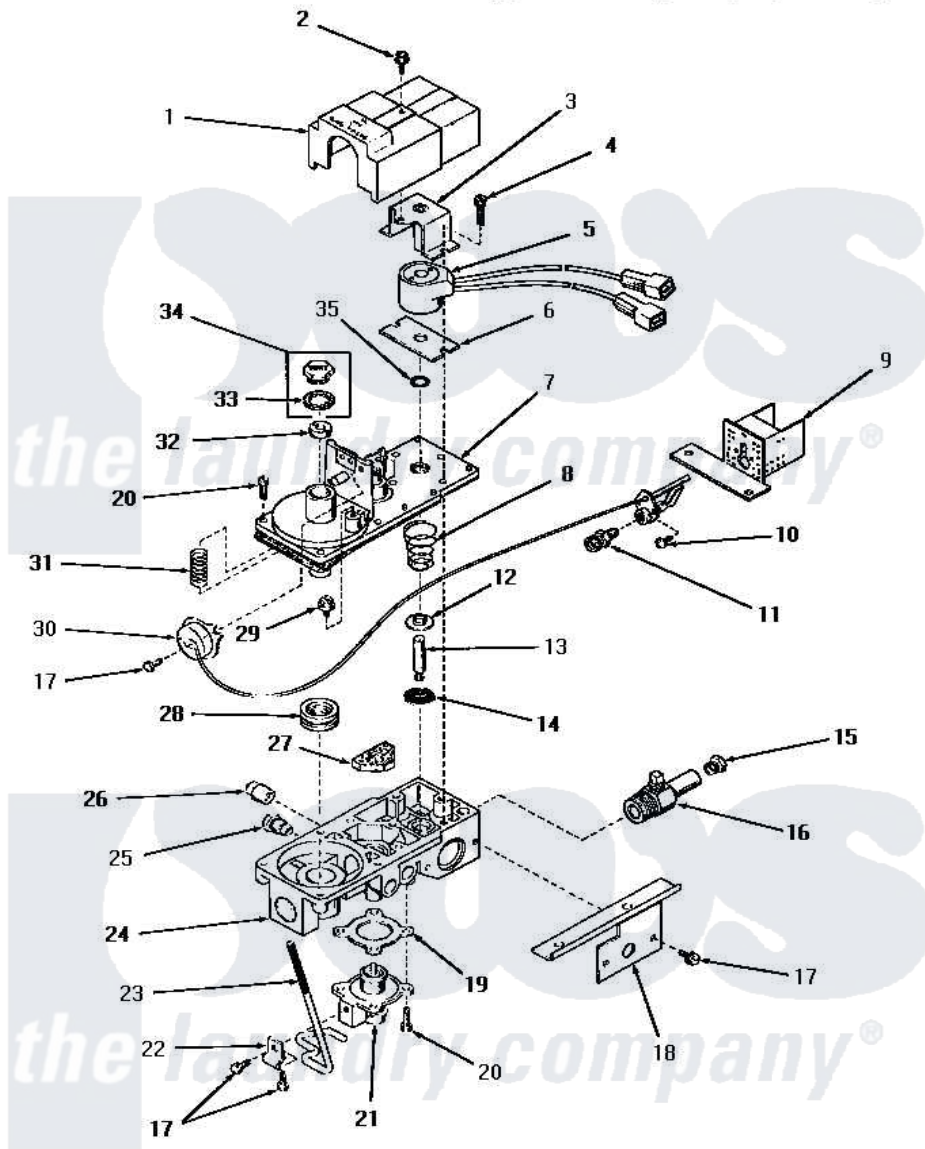

Amana DG3281 06 - 53377 GAS VALVE (NAT. / MIXED GAS)

53377 GAS VALVE (NAT./MIXED GAS)

Amana [Residential Amana DG3281 Washer Parts](#) Parts Diagram 06 - 53377 GAS VALVE (NAT. / MIXED GAS)
 Click on the part number to view part

Item	Original Part Number	Replaced By	Status	Part Description
1	53377S		Not Available	VALVE HOUSING
2	53379B		Not Available	HEX HEAD SCREW
3	53377B		Not Available	PLUNGER GUIDE AND BRACKET
4	53379C		Not Available	HEX HEAD SCREW
5	53377A		Not Available	COIL,BURNER
6	53377C		Not Available	PLATE
7	53377K		Not Available	VALVE COVER AND GASKET
8	53377Y		Not Available	VALVE SPRING
9	53377F		Not Available	PILOT SHIELD
10	53379F		Not Available	ROUND HEAD SCREW
11	53387			Orifice, NG
12	53377L		Not Available	STIFFENER
13	53377M		Not Available	PLUNGER SHAFT
14	53377N		Not Available	PLUNGER SEAT
15	51209		Not Available	ORIFICE,NG

16	53377W	Not Available	BURNER ORIFICE ADAPTER
17	53379D	Not Available	HEX HEAD SCREW
18	53377Q	Not Available	MOUNTING BRACKET
19	53377H	Not Available	GASKET
20	53379E	Not Available	HEX HEAD SCREW
21	53377G	Not Available	RESET VALVE
22	53377U	Not Available	CLAMP
23	53377J	Not Available	RESET LEVER
24	53377P	Not Available	VALVE BODY
25	53377V	Not Available	SCREW, COMPRESSION
26	20247		Plug, Pipe
27	53377T	Not Available	FILTER
28	52966R	Not Available	REGULATOR SEAT
29	53377Z	Not Available	HEX HEAD SCREW
30	53377E	Not Available	BURNER, PILOT
31	53377X	Not Available	REGULATOR SPRING
32	52966M	Not Available	REGULATOR SCREW
33	52966L	Not Available	GASKET
34	53558	Not Available	SCREW, VENT
35	53377D	Not Available	O-RING
NI	53377	Not Available	VALVE, GAS