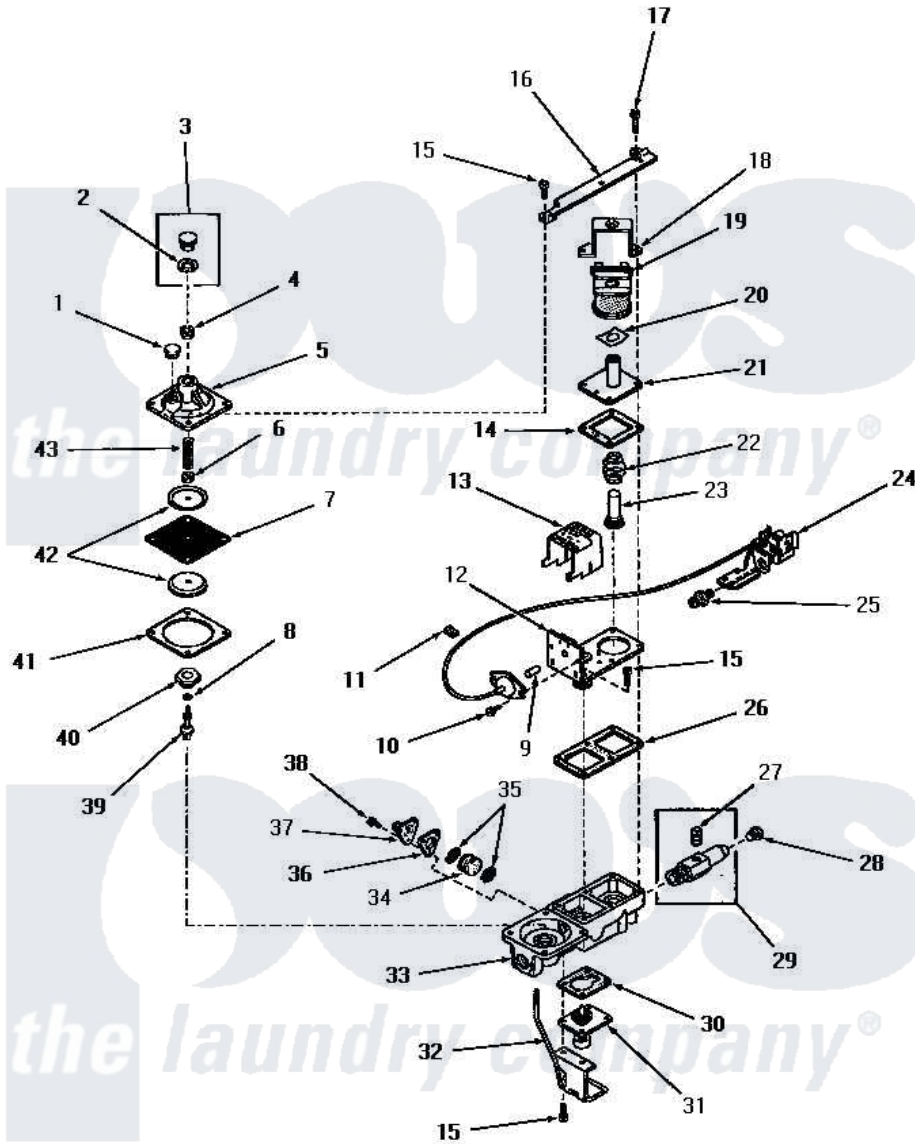

# Amana DG3281 07 - 54488 GAS VALVE (NAT. / MIXED GAS)

**54488 GAS VALVE (NAT./MIXED GAS)**

Amana [Residential Amana DG3281 Washer Parts](#) Parts Diagram 07 - 54488 GAS VALVE (NAT. / MIXED GAS)  
 Click on the part number to view part

Item	Original Part Number	Replaced By	Status	Part Description
1	54477		Not Available	CAP,VENT
2	0054474		Not Available	USE D7425607
3	Y0054476	<a href="#">D7431921Q</a>		Gasket
4	54486C		Not Available	REGULATOR SCREW
5	51402Q		Not Available	REGULATOR COVER
6	51402V		Not Available	NUT
7	51402X		Not Available	DIAPHRAGM
8	51402Y		Not Available	GASKET
9	54486Z		Not Available	ACTUATING PIN
10	54486K		Not Available	SCREW
11	54486N		Not Available	CLAMP
12	54486D		Not Available	PILOT VALVE LATCH AND PLATE
13	54486G		Not Available	LATCH COVER
14	54486T		Not Available	GASKET
15	54486J		Not Available	SCREW
16	54485		Not Available	MOUNTING BRACKET

17	54486L	Not Available	SCREW
18	54486F	Not Available	COIL HOLD-DOWN BRACKET
19	54486A	Not Available	COIL,BURNER
20	51402G	Not Available	LEAF SPRING
21	54486U	Not Available	PLUNGER GUIDE
22	51999E	Not Available	SPRING
23	54486M	Not Available	PLUNGER
24	54484	Not Available	PILOT BURNER
25	54473	Not Available	ORIFICE,PILOT
26	54486R	Not Available	GASKET
27	<a href="#">20247</a>		Plug, Pipe
28	51209	Not Available	ORIFICE,NG
29	0054480	Not Available	NET-PAN,DRAIN
30	54486S	Not Available	GASKET
31	54486Q	Not Available	RESET VALVE
32	54486E	Not Available	RESET LEVER AND BRACKET
33	54486B	Not Available	VALVE BODY
34	54486Y	Not Available	FILTER
35	54486X	Not Available	FILTER SCREEN
36	54486W	Not Available	GASKET
37	54486P	Not Available	OUTLET
38	54486H	Not Available	SCREW
39	51402AB	Not Available	REGULATOR PIN
40	51402AA	Not Available	REGULATOR PIN SEAT
41	51402Z	Not Available	GASKET
42	51402W	Not Available	DIAPHRAGM PLATE
43	51402U	Not Available	REGULATOR SPRING
NI	54488	Not Available	GAS VALVE