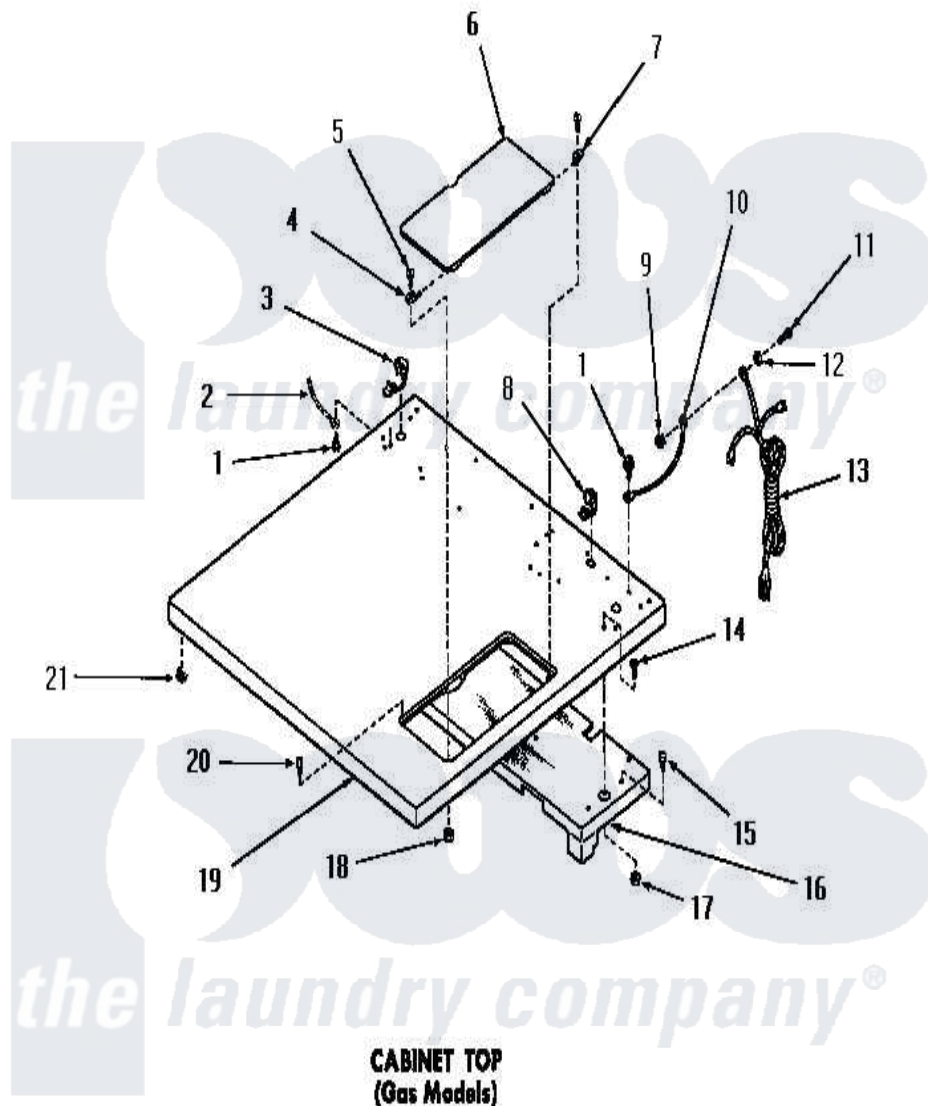

Amana DG3281 08 - CABINET TOP

Amana Residential Amana DG3281 Washer Parts Parts Diagram 08 - CABINET TOP
 Click on the part number to view part

Item	Original Part Number	Replaced By	Status	Part Description
1	51924			Screw, 10-24 X 1/2 HeX
2	Y00000000		Not Available	SEE NOTE GROUND WIRE, GREEN
3	52113			Relief, Strain
4	51350			Hinge, Front
5	03630		Not Available	SCREW,6-32 X 3/8 ROUND
6	52518A		Not Available	ACCESS DOOR, AVOCADO
"	52518C		Not Available	ACCESS DOOR, COPPERTONE
"	52518W		Not Available	ACCESS DOOR, WHITE
"	52518H		Not Available	xREPLACE
7	51351			Hinge, Rear
8	21903	211881		Grommet, Cord Part Not Used- Gas Models Only
9	23951	M0282009		Nut
10	54300		Not Available	GROUND WIRE, GREEN
11	20267			Screw, 10-24 X 3/8 Round

12	03815		Lockwasher, No.10 Ext Shk
13	51508	Not Available	POWER CORD
14	03203		Screw, 8-32 X 3/8 Round Head
15	51355	51-355	5500w/240v, 13-23/32, Low Watt
16	52614	Not Available	TOP BAFFLE ASSEMBLY
17	51236	488130	Nut
18	22678		Nut, Nylon
19	52503C	Not Available	CABINET TOP, COPPERTONE
"	52503A	Not Available	CABINET TOP, AVOCADO
"	52503W	Not Available	CABINET TOP, WHITE
"	52503H	Not Available	CABINET TOP, HARVEST GOLD
20	53445		Bumper
21	23007	Not Available	CAGED NUT