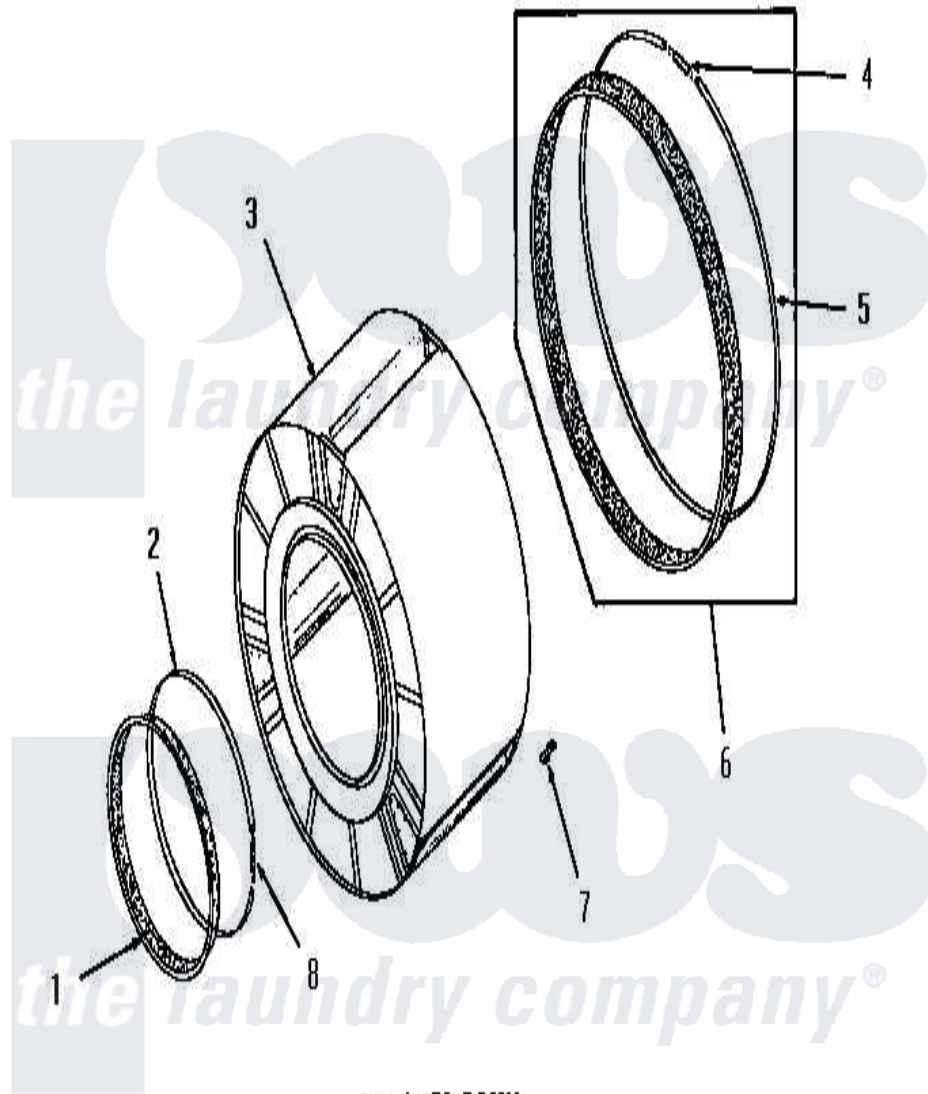

Amana DG3281 09 - CLOTHES DRUM

CLOTHES DRUM

Amana [Residential Amana DG3281 Washer Parts](#) Parts Diagram 09 - CLOTHES DRUM
 Click on the part number to view part

Item	Original Part Number	Replaced By	Status	Part Description
1	51881			Seal, Front
2	50169			Strap, Retainer
3	53137	53137ENG		50/50 Solder
4	52310			Spring
5	50781			Strap, Seal
6	51883A			Assembly, Seal
7	51201		Not Available	CLIP
8	50168			Spring