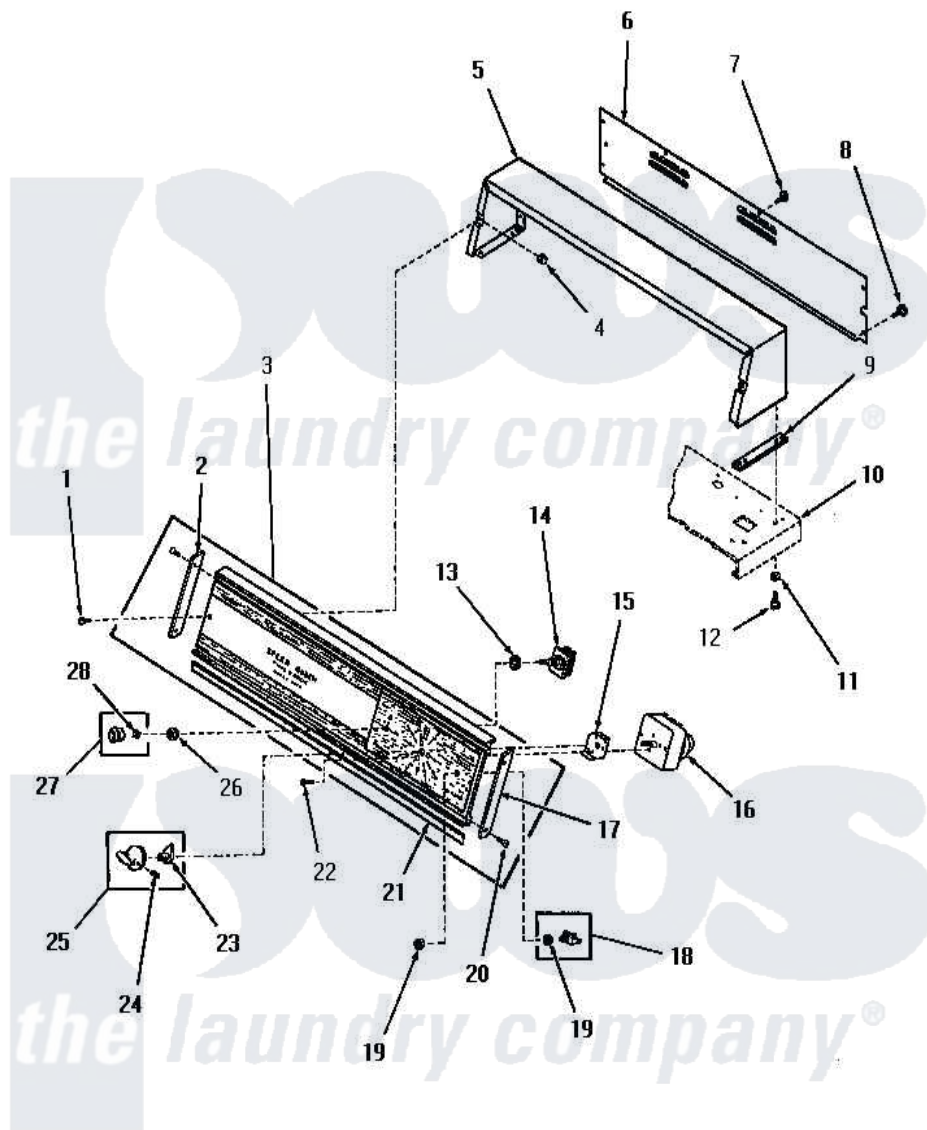

Amana DG3281 10 - CONTROL PANEL, CONTROL HOOD & CONTROLS

CONTROL PANEL, CONTROL HOOD AND CONTROLS

Amana [Residential Amana DG3281 Washer Parts](#) Parts Diagram 10 - CONTROL PANEL, CONTROL HOOD & CONTROLS

[Click on the part number to view part](#)

Item	Original Part Number	Replaced By	Status	Part Description
1	25232		Not Available	SCREW,8AB-18X7/8 OVAL
2	25072		Not Available	END CAP, LEFT
3	0053879		Not Available	SPRING, DOOR
4	54038			NUt, Speed U-Type
5	52530W		Not Available	CONTROL HOOD, WHITE
"	52530H		Not Available	CONTROL HOOD, HARVEST GOLD
"	52530A		Not Available	CONTROL HOOD, AVOCADO
6	52539GR		Not Available	CONTROL HOOD REAR COVER, GRAY
7	23222	3177991		Screw
8	25724		Not Available	HEX HEAD SCREW
9	23028		Not Available	GASKET,CONTROL BOX END
10	Y00000000		Not Available	SEE NOTE CABINET TOP
11	20493			Washer, 11/64 ID x 3/8 OD
12	23962	W10116760		Screw

13	91176		Lockwasher, 3/8 Intshkp
14	53380	Not Available	TEMPERATURE SELECTOR SWITCH
15	25966	Not Available	SPACER,TIMER
16	52594	Not Available	TIMER
17	25073	Not Available	END CAP, RIGHT
18	53768	55882P	Assembly- Switch
19	52947		Nut, Hex 15/32-32
20	52864	500226	Screw, 8b-16 x 5/8 Tap
21	Y0053880	Not Available	ACTUATOR, WATER
22	Y0054441	Not Available	NAMEPLATE, HANDLE
23	24857	Not Available	INDICATOR
24	25285	Not Available	SETSCREW
25	24858	Not Available	ASSY,KNOB-TIMER
26	24205		Nut, Knurled 3/8-24
27	22245	Not Available	xREPLACE
28	22244	Not Available	CLIP,C xREPLACE