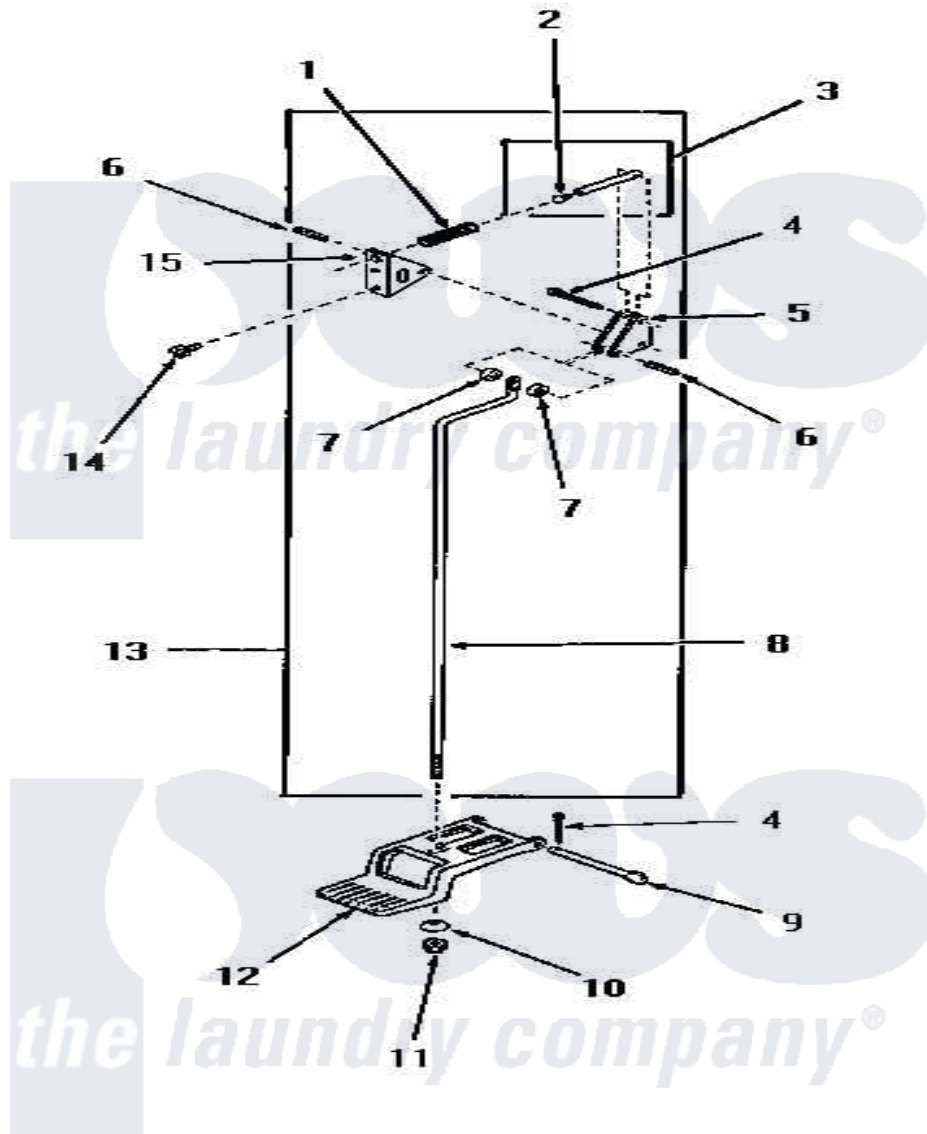

Amana DG3281 11 - DOOR RELEASE

DOOR RELEASE

Amana [Residential Amana DG3281 Washer Parts](#) Parts Diagram 11 - DOOR RELEASE

[Click on the part number to view part](#)

Item	Original Part Number	Replaced By	Status	Part Description
1	51065		Not Available	DOOR RELEASE SPRING
2	51786		Not Available	PLUG
3	51841		Not Available	DOOR RELEASE PIN ASSEMBLY
4	02578			Pin, Cotter
5	51041		Not Available	DOOR RELEASE LEVER
6	51161		Not Available	PIN,ROLL 1/8 X 3/4
7	51121			Door Release Spacer
8	51837		Not Available	DOOR RELEASE ROD
9	51045		Not Available	PEDAL HINGE PIN
10	51046		Not Available	NYLON WASHER
11	51271		Not Available	NUT
12	51802			Pedal, Foot
13	51844		Not Available	DOOR RELEASE ASSEMBLY
14	51246		Not Available	SCREW
15	51052		Not Available	DOOR RELEASE BRACKET