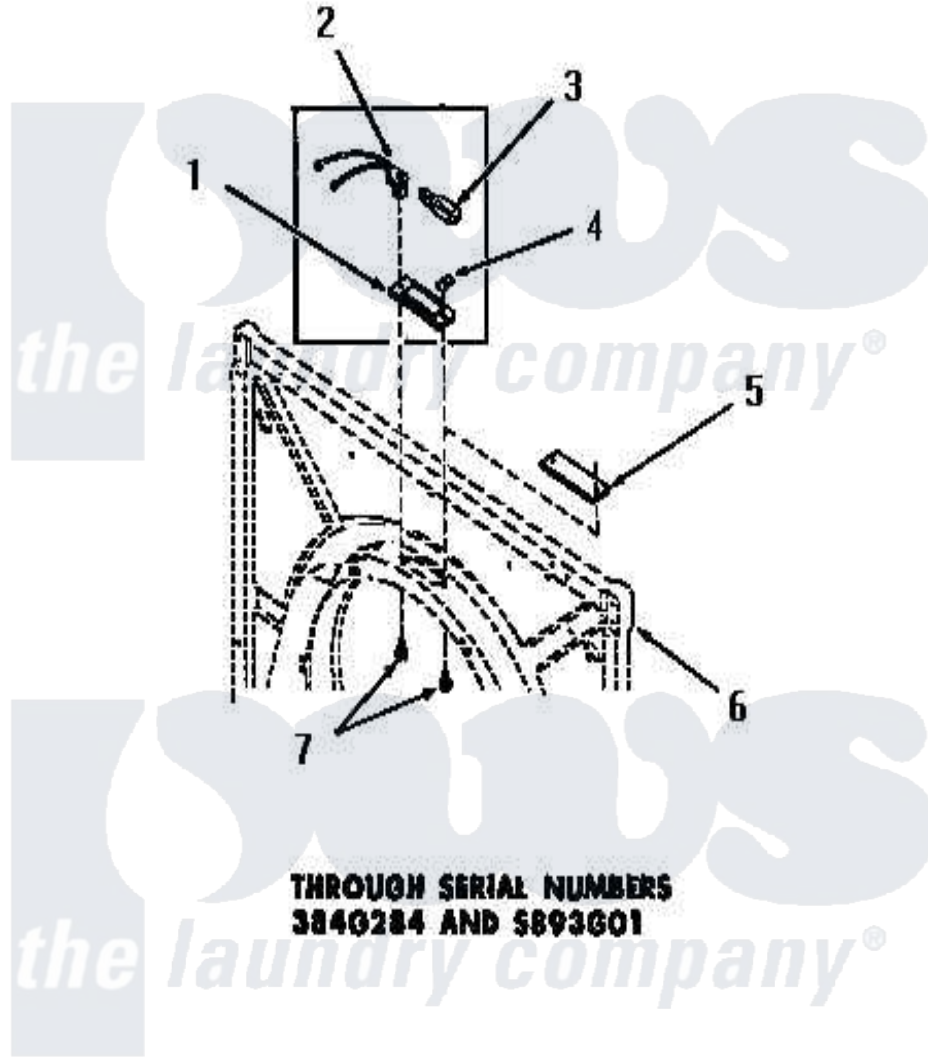

Amana DG3281 12 - DRUM LIGHT & COVER PLATE

[Amana Residential Amana DG3281 Washer Parts](#) Parts Diagram 12 - DRUM LIGHT & COVER PLATE
 Click on the part number to view part

Item	Original Part Number	Replaced By	Status	Part Description
1	51070			Lens, Drum Light
2	Y51887		Not Available	BULB RECEPTACLE
3	21608	A3167501		Lamp Oven, Int.
4	Y51788		Not Available	SPEED NUT
5	53911		Not Available	COVER PLATE
6	Y00000000		Not Available	SEE NOTE FRONT FRAME AND AIR SHROUD
7	51784		Not Available	SCREW, 10B-16 X 1/2 HEX