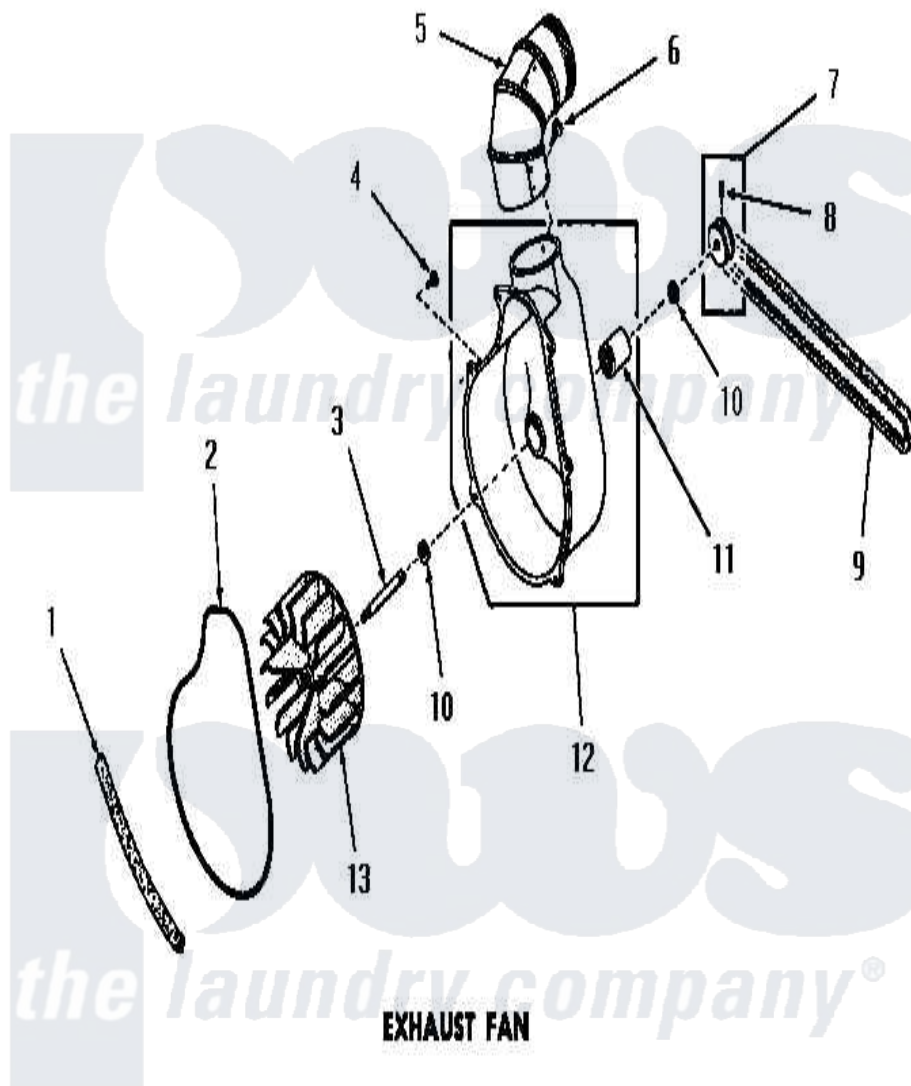

Amana DG3281 14 - EXHAUST FAN

Amana Residential Amana DG3281 Washer Parts Parts Diagram 14 - EXHAUST FAN
 Click on the part number to view part

Item	Original Part Number	Replaced By	Status	Part Description
1	51790			Seal
2	51791			Gasket, Housing
3	53519		Not Available	EXHAUST FAN SHAFT
4	51784		Not Available	SCREW, 10B-16 X 1/2 HEX
5	Y0052707	31986601B		Switch, Rocker
6	23222	3177991		Screw
7	53521		Not Available	ASSY, PULLEY
8	02771			Screw, 1/4-20 x 3/8 Hex S
9	51994			Belt
10	52549			Washer, 501 ID X3/4 Odx
11	51991		Not Available	BEARING
12	51946		Not Available	HOUSING, BLOWER
13	90585		Not Available	IMPELLER