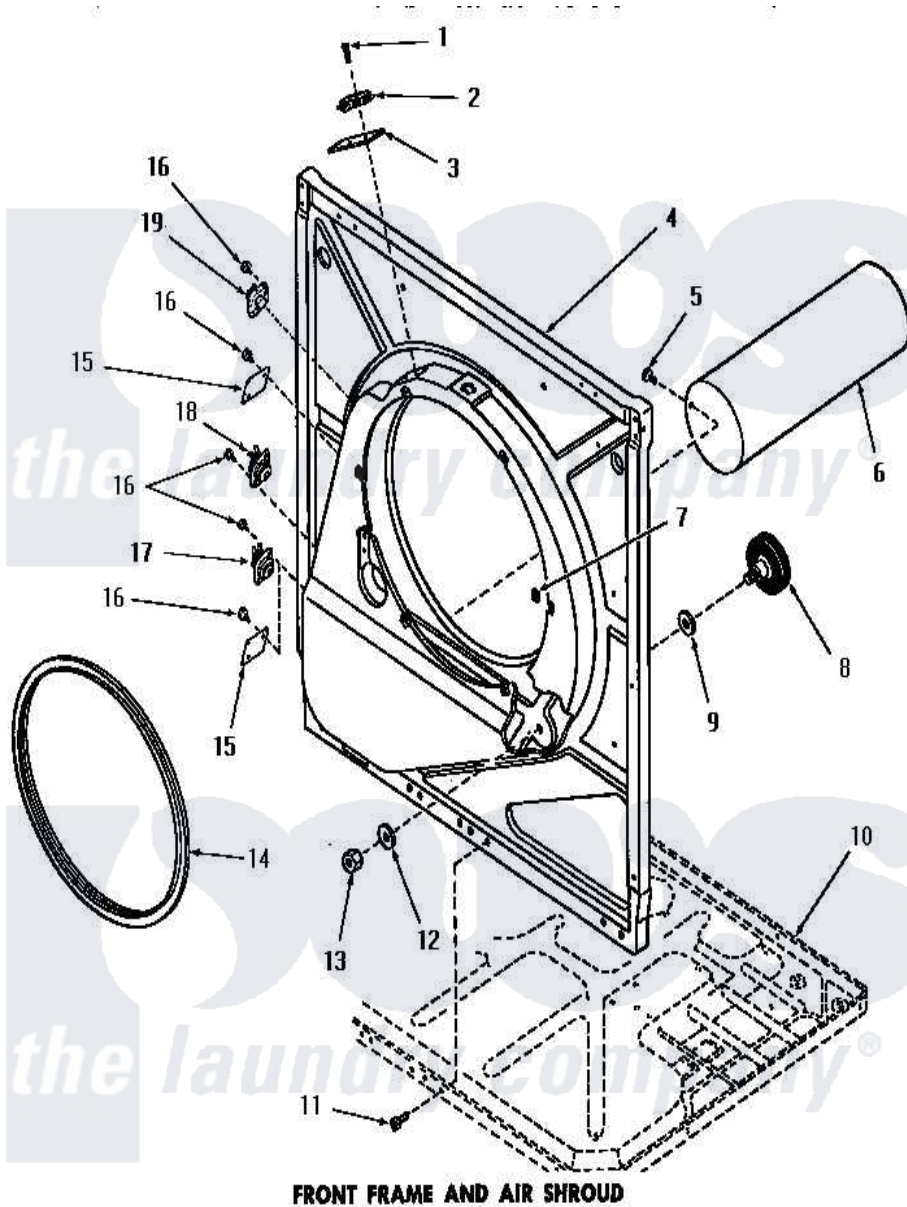

# Amana DG3281 15 - FRONT FRAME & AIR SHROUD

**FRONT FRAME AND AIR SHROUD**

Amana Residential Amana DG3281 Washer Parts Parts Diagram 15 - FRONT FRAME & AIR SHROUD  
 Click on the part number to view part

Item	Original Part Number	Replaced By	Status	Part Description
1	<a href="#">51783</a>			Screw, 6b-20 X 7/8 HeX
2	Y51143		Not Available	SWITCH
3	<a href="#">52112</a>			Insulation
4	51850		Not Available	FRONT FRAME AND AIR SHROUD
5	52150	<a href="#">489464</a>		Screw
6	51821		Not Available	EXHAUST DUCT
7	52865		Not Available	SPEED NUT
8	53555	<a href="#">56285</a>		Roller Cylinder
9	<a href="#">52123</a>			Washer
10	Y00000000		Not Available	SEE NOTE FRAME BASE
11	51784		Not Available	SCREW, 10B-16 X 1/2 HEX
12	<a href="#">52122</a>			Washer
13	52124		Not Available	NUT
14	51798		Not Available	GASKET
15	52550		Not Available	COVER PLATE
16	23222	<a href="#">3177991</a>		Screw