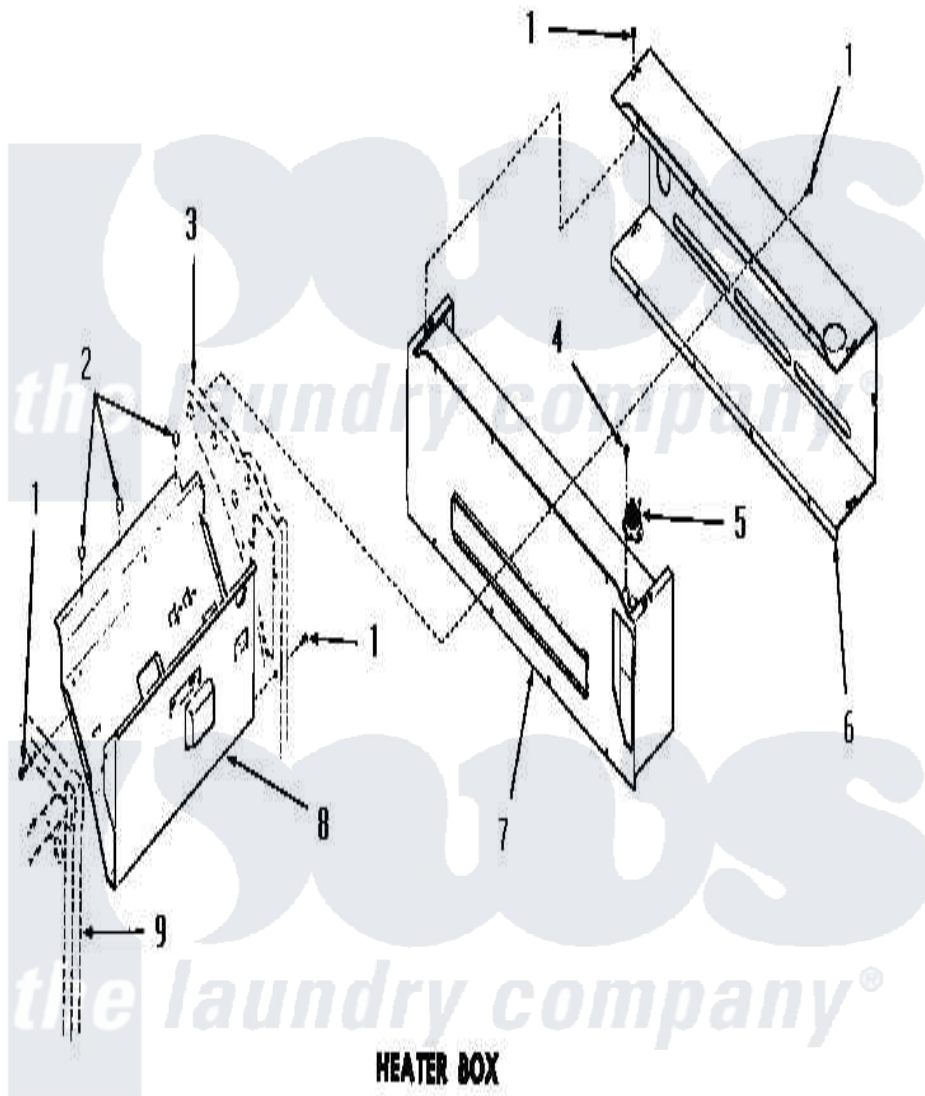

Amana DG3281 16 - HEATER BOX

HEATER BOX
(Gas Models)

[Amana Residential Amana DG3281 Washer Parts](#) Parts Diagram 16 - HEATER BOX
Click on the part number to view part

Item	Original Part Number	Replaced By	Status	Part Description
1	51784		Not Available	SCREW,10B-16 X 1/2 HEX
2	52552		Not Available	BUMPER, OVEN DOOR
3	Y00000000		Not Available	SEE NOTE REAR FRAME
4	23222	3177991		Screw
5	51185		Not Available	THERMOSTAT,HEATER BOX
6	Y51862		Not Available	HEATER BOX
7	54717		Not Available	ASSY,HEATER BOX
8	Y52584		Not Available	BURNER SHIELD
9	Y00000000		Not Available	SEE NOTE FRONT FRAME AND AIR SHROUD