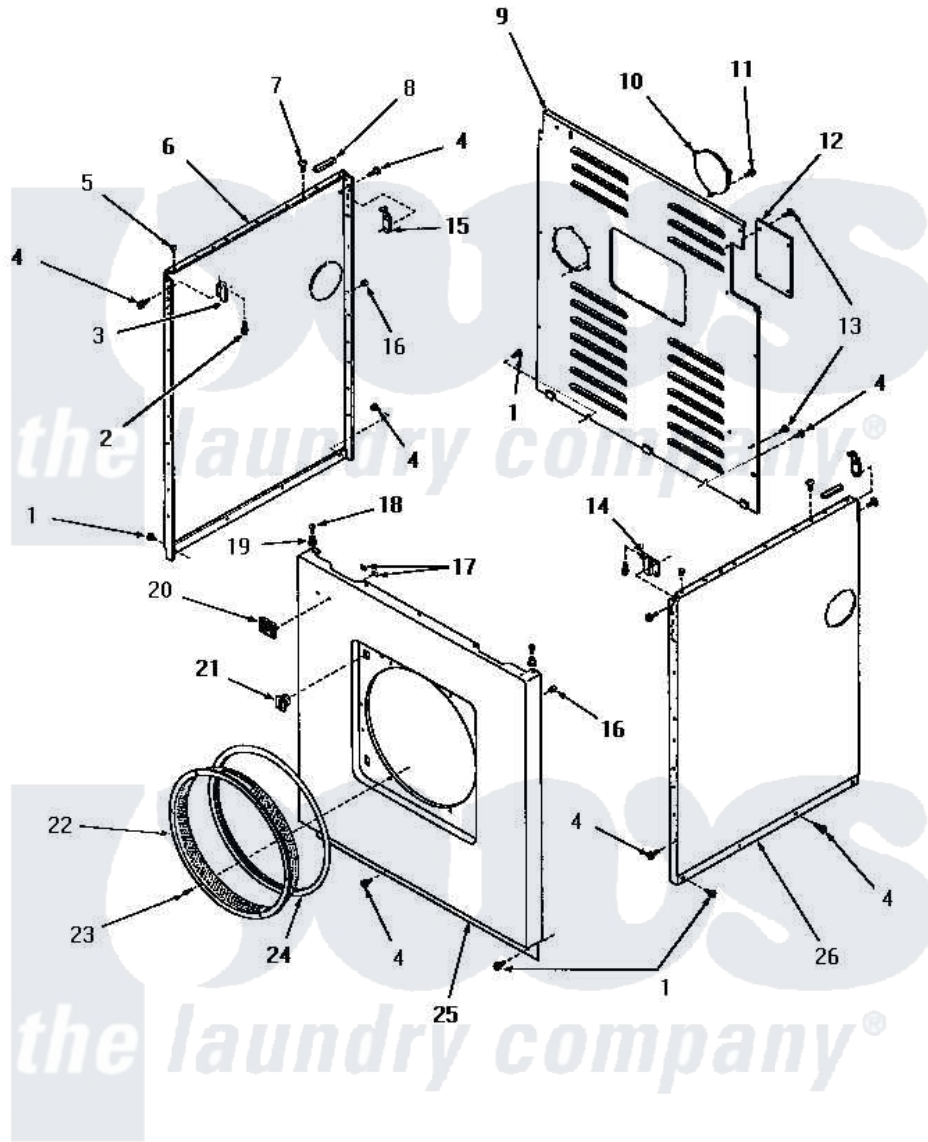

## PANELS

Amana [Residential Amana DG3281 Washer Parts](#) Parts Diagram 21 - PANELS

[Click on the part number to view part](#)

Item	Original Part Number	Replaced By	Status	Part Description
1	25723	<a href="#">27001200</a>		Screw
2	<a href="#">23008</a>			Screw, 10-24 X 3/4 Sems
3	22847		Not Available	BRACKET
4	51784		Not Available	SCREW,10B-16 X 1/2 HEX
5	<a href="#">21176</a>			Bumper
6	52669W		Not Available	SIDE PANEL, LEFT, WHITE
"	52669C		Not Available	SIDE PANEL, LEFT, COPPERTONE
"	52669H		Not Available	SIDE PANEL, LEFT, HARVEST GOLD
"	52669A		Not Available	SIDE PANEL, LEFT, AVOCADO
7	52442		Not Available	SCREW, No.10-16 X 3/8"
8	<a href="#">80312</a>			Bumper Pad
9	52677GR		Not Available	PANEL,REAR xREPLACE
"	52677A		Not Available	REAR PANEL, AVOCADO
"	52677H		Not Available	REAR PANEL, HARVEST GOLD