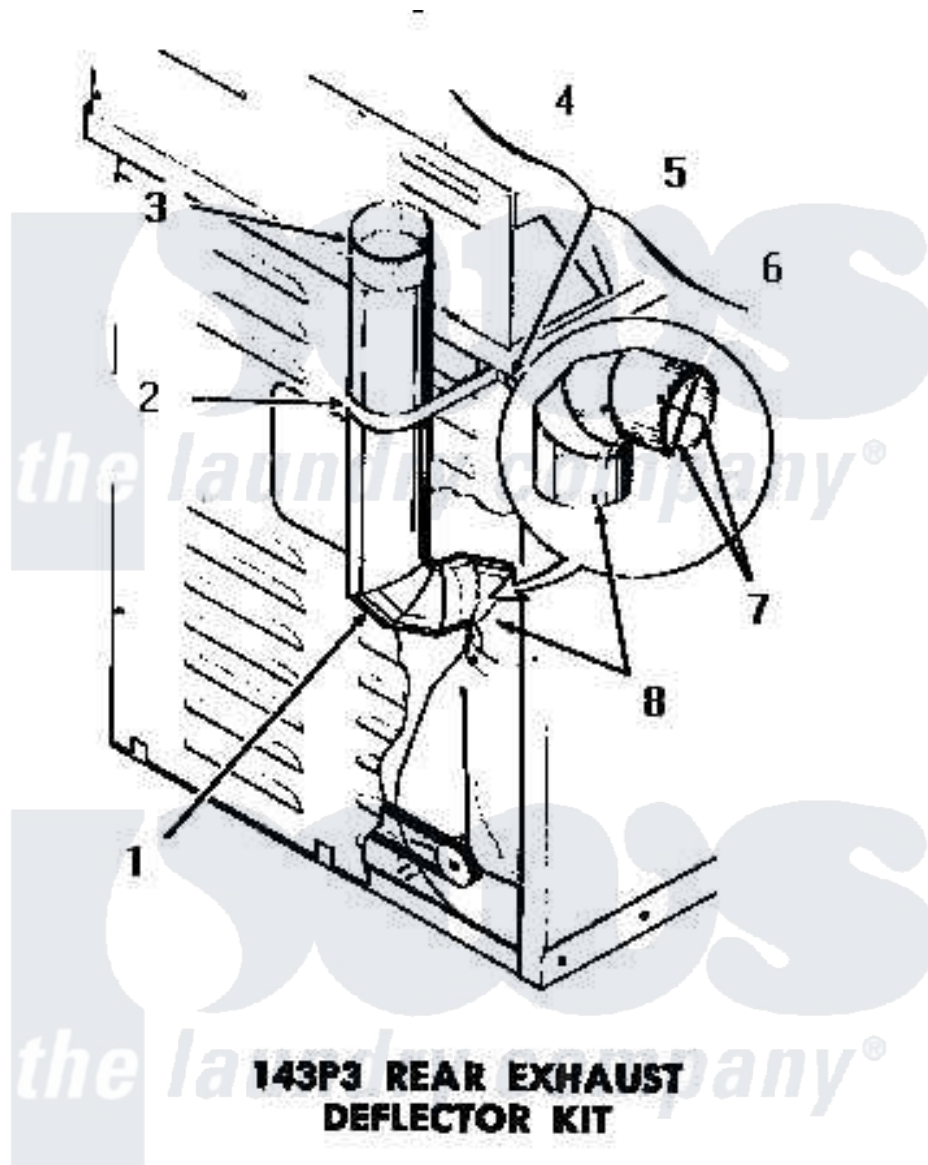

Amana DG3291 01 - 143P3 REAR EXHAUST DEFLECTOR KIT

143P3 REAR EXHAUST DEFLECTOR KIT

Amana [Residential Amana DG3291 Washer Parts](#) Parts Diagram 01 - 143P3 REAR EXHAUST DEFLECTOR KIT
 Click on the part number to view part

Item	Original Part Number	Replaced By	Status	Part Description
1	51917		Not Available	ELBOW
2	52127		Not Available	SUPPORT BRACKET
3	Y52129		Not Available	EXHAUST PIPE, 4" X 18"
4	20267			Screw, 10-24 X 3/8 Round
5	03815			Lockwasher, No.10 Ext Shk
6	03673		Not Available	NUT
7	Y00000000		Not Available	SEE NOTE CUT AND REMOVE WIRE GUARDS
8	Y00000000		Not Available	SEE NOTE DRYER EXHAUST ELBOW -- (SUPPLIED WITH DRYER)
NI	143P3		Not Available	REAR EXHAUST DEFLECTOR KIT