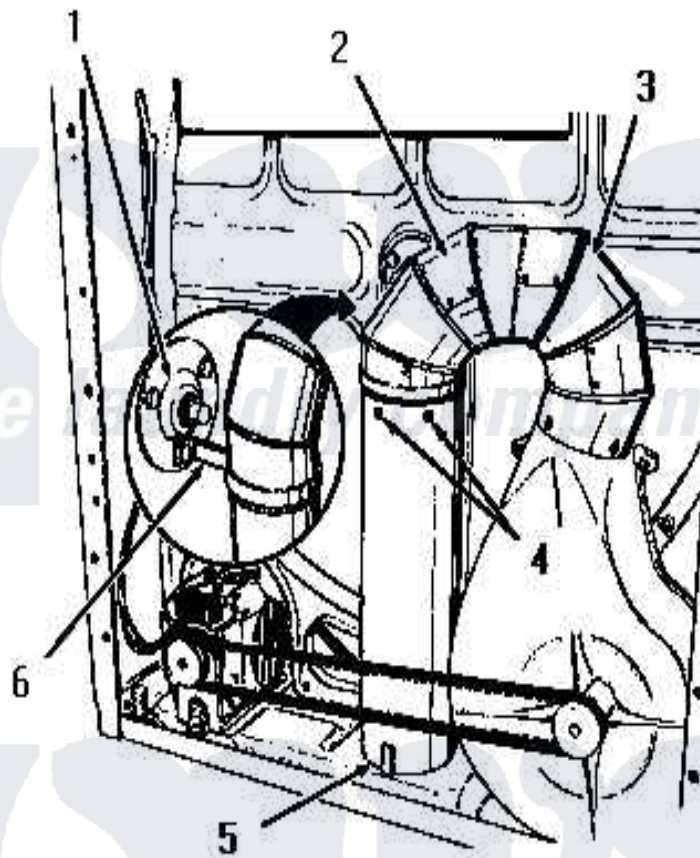

# Amana DG3291 03 - 160P3 BOTTOM EXHAUST DEFLECTOR KIT

## 160P3 BOTTOM EXHAUST DEFLECTOR KIT

Amana [Residential Amana DG3291 Washer Parts](#) Parts Diagram 03 - 160P3 BOTTOM EXHAUST DEFLECTOR KIT  
 Click on the part number to view part

Item	Original Part Number	Replaced By	Status	Part Description
1	Y00000000		Not Available	SEE NOTE BEARING RETAINER
2	52699		Not Available	SHORT 90 DEGREES ELBOW
3	Y00000000		Not Available	SEE NOTE DRYER EXHAUST ELBOW -- (SUPPLIED WITH DRYER)
4	23222	<a href="#">3177991</a>		Screw
5	52698		Not Available	EXHAUST TUBE
6	0052775	<a href="#">0057344</a>		Suptop Burner
NI	160P3		Not Available	BOTTOM EXHAUST DEFLECTOR KIT