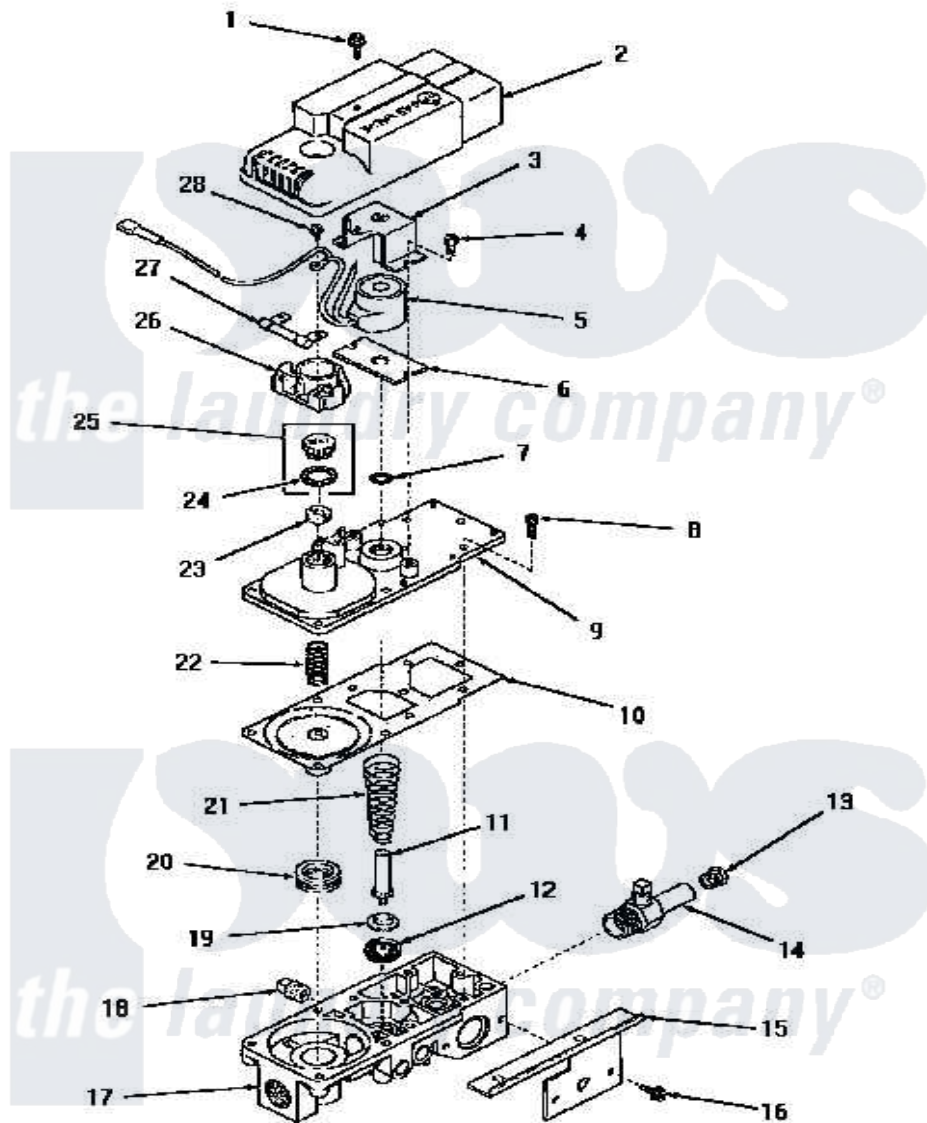

Amana DG3291 05 - 53428 GAS VALVE (NAT / MIXED GAS)

Amana [Residential Amana DG3291 Washer Parts](#) Parts Diagram 05 - 53428 GAS VALVE (NAT / MIXED GAS)
 Click on the part number to view part

Item	Original Part Number	Replaced By	Status	Part Description
1	51782		Not Available	SCREW, 6B-20X5/16
2	53428N		Not Available	VALVE HOUSING
3	53377B		Not Available	PLUNGER GUIDE AND BRACKET
4	53428J		Not Available	HEX HEAD SCREW
5	53428A			Coil, Burner
6	53377C		Not Available	PLATE
7	53377D		Not Available	O-RING
8	53379E		Not Available	HEX HEAD SCREW
9	53428E		Not Available	VALVE COVER
10	53428F		Not Available	DIAPHRAGM AND GASKET
11	53428D		Not Available	PLUNGER SHAFT
12	53428H		Not Available	PLUNGER SEAT
13	51209		Not Available	ORIFICE,NG
14	53377W		Not Available	BURNER ORIFICE ADAPTER
15	53377Q		Not Available	MOUNTING BRACKET
16	53379D		Not Available	HEX HEAD SCREW

17	53428L	Not Available	VALVE BODY
18	20247		Plug, Pipe
19	53377L	Not Available	STIFFENER
20	52966R	Not Available	REGULATOR SEAT
21	53428G	Not Available	VALVE SPRING
22	53377X	Not Available	REGULATOR SPRING
23	52966M	Not Available	REGUALTOR SCREW
24	52966L	Not Available	GASKET
25	53952		Screw, Vent
26	53428M	Not Available	MOUNT,RESISTOR
27	52966B		Resistor
28	53428K	Not Available	HEX HEAD SCREW
NI	53428	Not Available	GAS VALVE