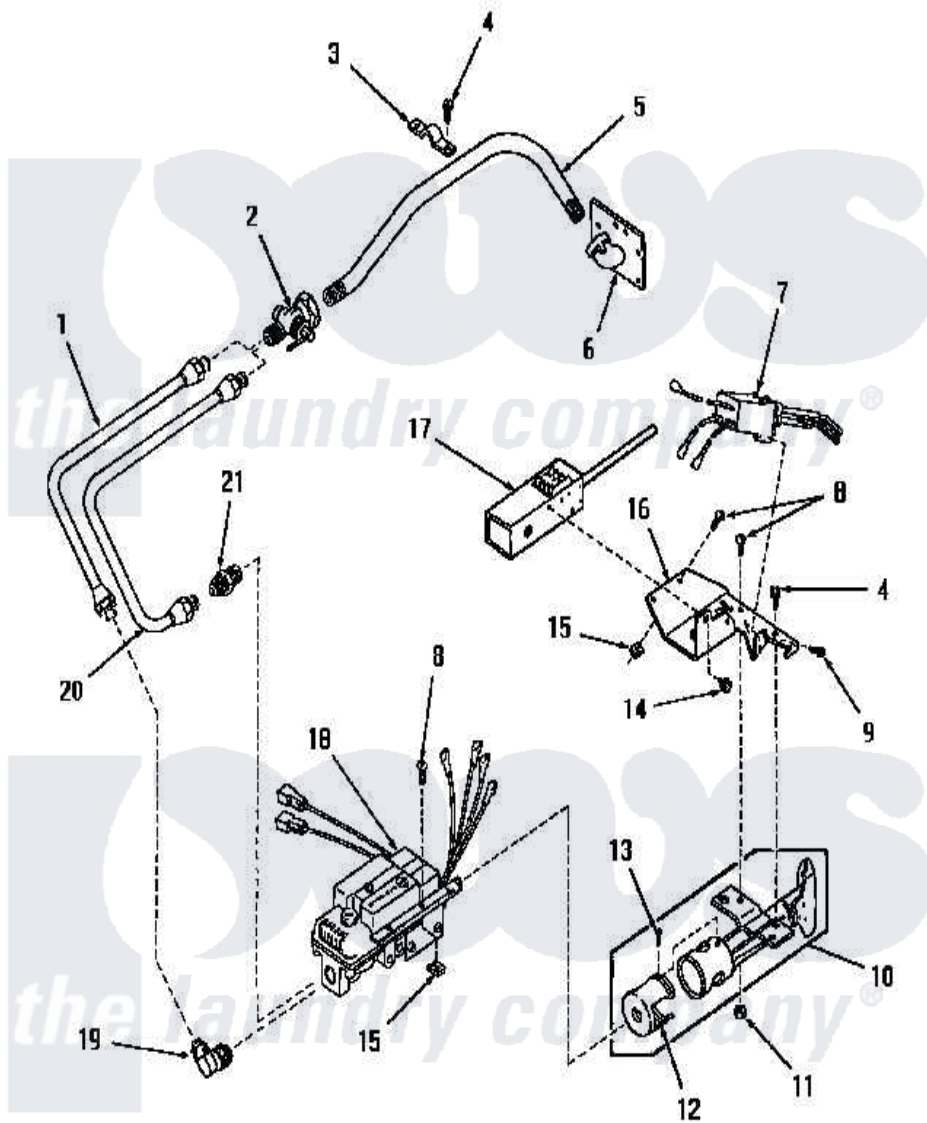

Amana DG3291 06 - AUTOMATIC IGNITION BURNER

Amana [Residential Amana DG3291 Washer Parts](#) Parts Diagram 06 - AUTOMATIC IGNITION BURNER
 Click on the part number to view part

Item	Original Part Number	Replaced By	Status	Part Description
1	53381		Not Available	INLET GAS TUBE
2	Y51058		Not Available	VALVE
3	51828		Not Available	GAS PIPE CLAMP
4	51784		Not Available	SCREW,10B-16 X 1/2 HEX
5	51775		Not Available	INLET GAS PIPE
6	51842		Not Available	PIPE SUPPORT
7	54078		Not Available	IGNITER
8	20267			Screw, 10-24 X 3/8 Round
9	52973		Not Available	SCREW
10	53011		Not Available	TUBE,BURNER
11	03673		Not Available	NUT
12	53007	53-007		Receptacle
13	53006	53-006		Receptacle
14	52971		Not Available	SCREW AND LOCKWASHER
15	21747			Nut, Speed
16	53697		Not Available	BRACKET

17	54077	Not Available	CONTROL,IGNITER
18	53428	Not Available	GAS VALVE
19	Y51266	Not Available	MALE ELBOW
20	54407	Not Available	ASSY,INLET GAS TUBE
21	54408		Connector, Male
NI	53408	Not Available	LABEL,CHANGE-OVER
"	52893		Sticker
"	53481	Not Available	STICKER
"	53556	Not Available	STICKER,CONVERSION
"	52894	Not Available	STICKER
"	53952		Screw, Vent
"	51211		Orifice, LP No.55 Drill
"	226P3	Not Available	KIT,CONVERSION
"	51209	Not Available	ORIFICE,NG
"	53392	Not Available	VALVE CONVERTED STICKER
"	227P3		Kit, Conversion
"	53390		Plug, Block-Open