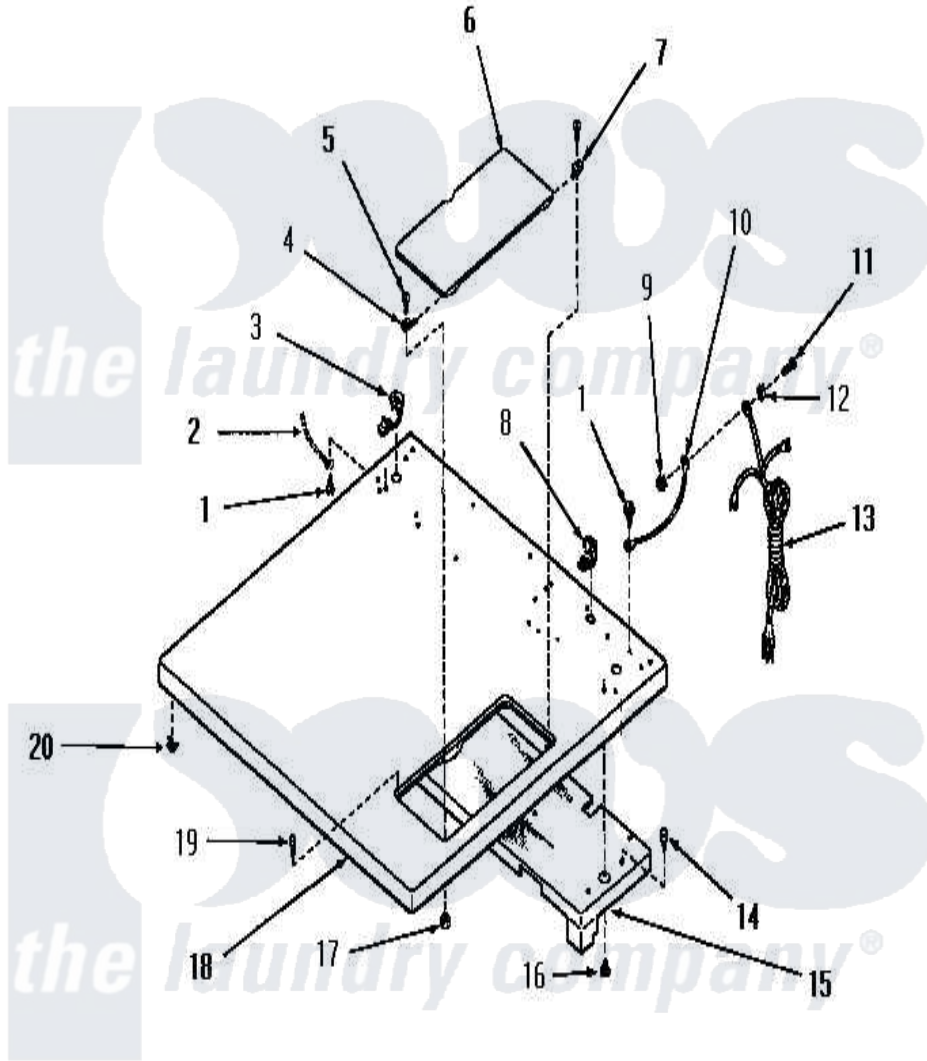

# Amana DG3291 07 - CABINET TOP

Amana Residential Amana DG3291 Washer Parts Parts Diagram 07 - CABINET TOP  
 Click on the part number to view part

Item	Original Part Number	Replaced By	Status	Part Description
"	NOTE:		Not Available	HOUSING AND PANEL ASSEMBLY WILL BE SUPPLIED WHENEVER 52963GR LINT SCREEN HOUSING OR 53058GR INNER DOOR PANEL IS ORDERED
1	<a href="#">51924</a>			Screw, 10-24 X 1/2 HeX
2	Y00000000		Not Available	SEE NOTE GROUND WIRE, GREEN
3	<a href="#">52113</a>			Relief, Strain
4	<a href="#">51350</a>			Hinge, Front
5	03630		Not Available	SCREW,6-32 X 3/8 ROUND
6	52518W		Not Available	ACCESS DOOR, WHITE
"	52518A		Not Available	ACCESS DOOR, AVOCADO
"	52518H		Not Available	xREPLACE
"	52518C		Not Available	ACCESS DOOR, COPPERTONE
7	<a href="#">51351</a>			Hinge, Rear

8	21903	<a href="#">211881</a>	Grommet, Cord Part Not Used-Gas Models Only
9	23951	<a href="#">M0282009</a>	Nut
10	54300	Not Available	GROUND WIRE, GREEN
11	<a href="#">20267</a>		Screw, 10-24 X 3/8 Round
12	<a href="#">03815</a>		Lockwasher, No.10 Ext Shk
13	51508	Not Available	POWER CORD
14	51355	<a href="#">51-355</a>	5500w/240v, 13-23/32, Low Watt
15	52614	Not Available	TOP BAFFLE ASSEMBLY
16	23962	<a href="#">W10116760</a>	Screw
17	<a href="#">22678</a>		Nut, Nylon
18	52503C	Not Available	CABINET TOP, COPPERTONE
"	52503H	Not Available	CABINET TOP, HARVEST GOLD
"	52503A	Not Available	CABINET TOP, AVOCADO
"	52503W	Not Available	CABINET TOP, WHITE
19	<a href="#">53445</a>		Bumper
20	23007	Not Available	CAGED NUT