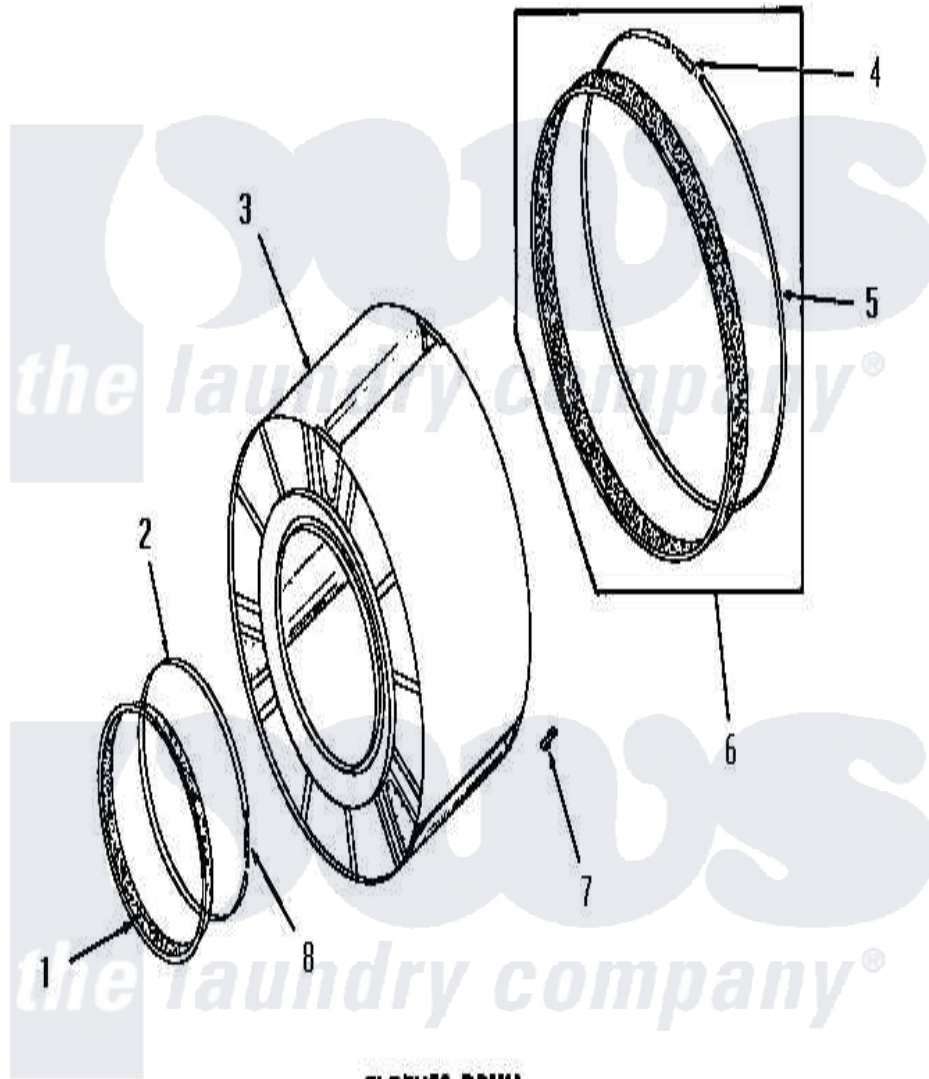

# Amana DG3291 08 - CLOTHES DRUM

**CLOTHES DRUM**

Amana [Residential Amana DG3291 Washer Parts](#) Parts Diagram 08 - CLOTHES DRUM  
 Click on the part number to view part

Item	Original Part Number	Replaced By	Status	Part Description
1	<a href="#">51881</a>			Seal, Front
2	<a href="#">50169</a>			Strap, Retainer
3	53137	<a href="#">53137ENG</a>		50/50 Solder
4	<a href="#">52310</a>			Spring
5	<a href="#">50781</a>			Strap, Seal
6	<a href="#">51883A</a>			Assembly, Seal
7	51201		Not Available	CLIP
8	<a href="#">50168</a>			Spring