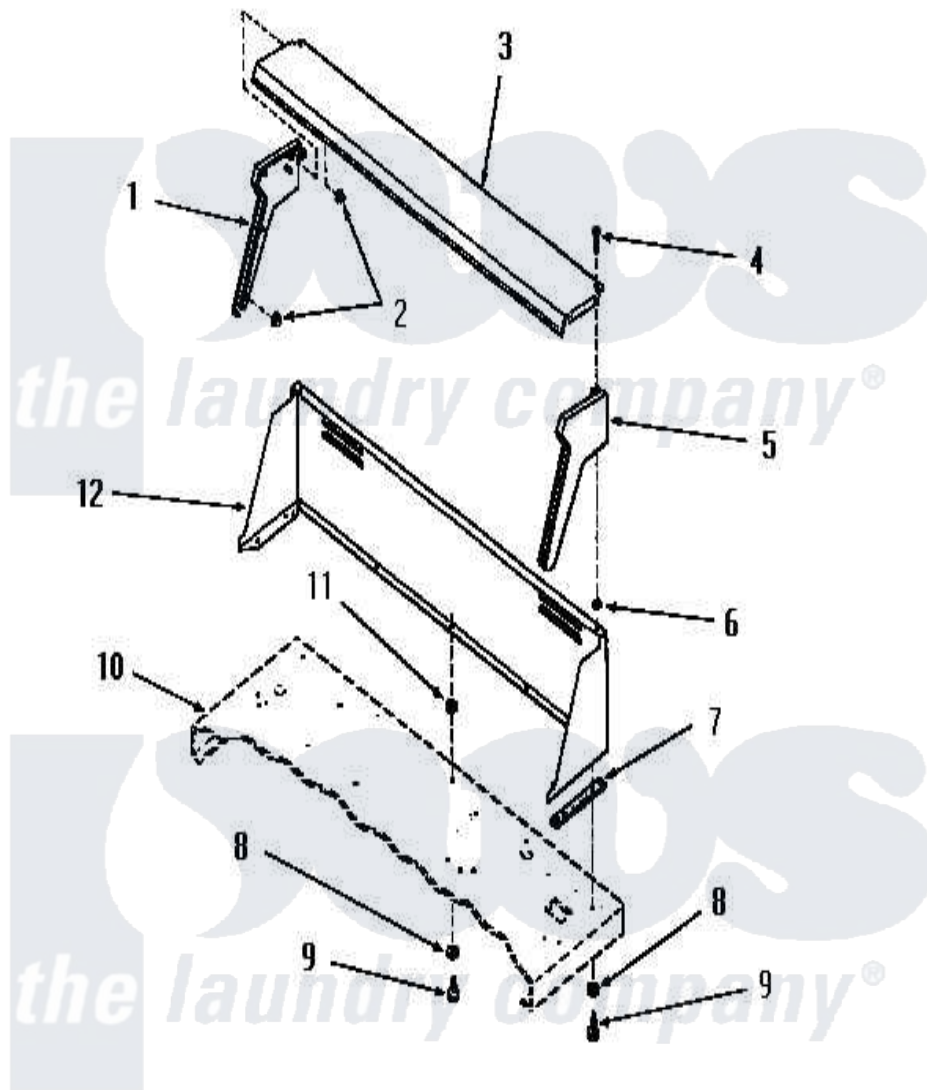

Amana DG3291 09 - CONTROL HOOD

Amana Residential Amana DG3291 Washer Parts Parts Diagram 09 - CONTROL HOOD
 Click on the part number to view part

Item	Original Part Number	Replaced By	Status	Part Description
1	23367		Not Available	WIRING DIAGRAM
2	23409		Not Available	NUT
3	52921		Not Available	CONTROL HOOD TOP
4	25232		Not Available	SCREW,8AB-18X7/8 OVAL
5	23368	25190SPQ		Hood End
6	24522			Nut, Speed-8ab-18 C1995
7	23028		Not Available	GASKET,CONTROL BOX END
8	20493			Washer, 11/64 ID x 3/8 OD
9	23962	W10116760		Screw
10	Y00000000		Not Available	SEE NOTE CABINET TOP
11	23425		Not Available	WASHER,7/32IDX7/16ODX.
12	53446C		Not Available	CONTROL HOOD, COPPERTONE
"	53446W		Not Available	CONTROL HOOD, WHITE
"	53446H		Not Available	CONTROL HOOD, HARVEST GOLD