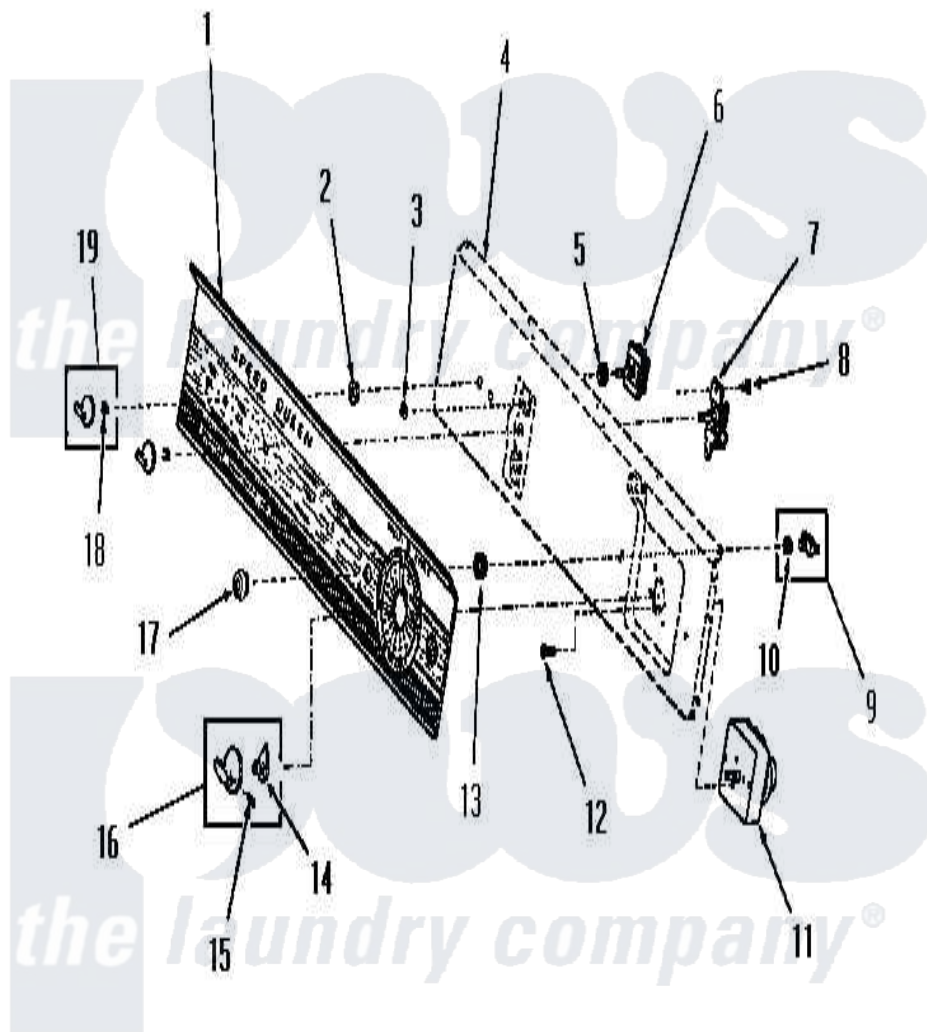

# Amana DG3291 10 - CONTROL PANEL AND CONTROLS

Amana [Residential Amana DG3291 Washer Parts](#) Parts Diagram 10 - CONTROL PANEL AND CONTROLS  
 Click on the part number to view part

Item	Original Part Number	Replaced By	Status	Part Description
1	0054749		Not Available	HINGE PIN
"	Y0053888		Not Available	SCREW, HOUSING
2	24391		Not Available	KNURLED NUT
3	<a href="#">23407</a>			Nut, Speed-8A Tinn C15
4	Y00000000		Not Available	SEE NOTE PANEL SUPPORT PLATE
5	<a href="#">91176</a>			Lockwasher, 3/8 Intshkp
6	52623	<a href="#">58032</a>		Switch
7	53516		Not Available	BUZZER
8	23962	<a href="#">W10116760</a>		Screw
9	53563		Not Available	SWITCH,DOOR RELEASE
10	<a href="#">52947</a>			Nut, Hex 15/32-32
11	53466		Not Available	TIMER
"	52610		Not Available	TIMER
12	<a href="#">70212</a>			Screw, 8-32 X 5/32 RD H
13	23406		Not Available	KNURLED NUT
14	24857		Not Available	INDICATOR

15	25285	Not Available	SETSCREW
16	24858	Not Available	ASSY,KNOB-TIMER
17	23130	Not Available	SWITCH COLLAR
18	23392	Not Available	CLIP FOR 26816 KNOB
19	23402	Not Available	KNOB,CONTROL